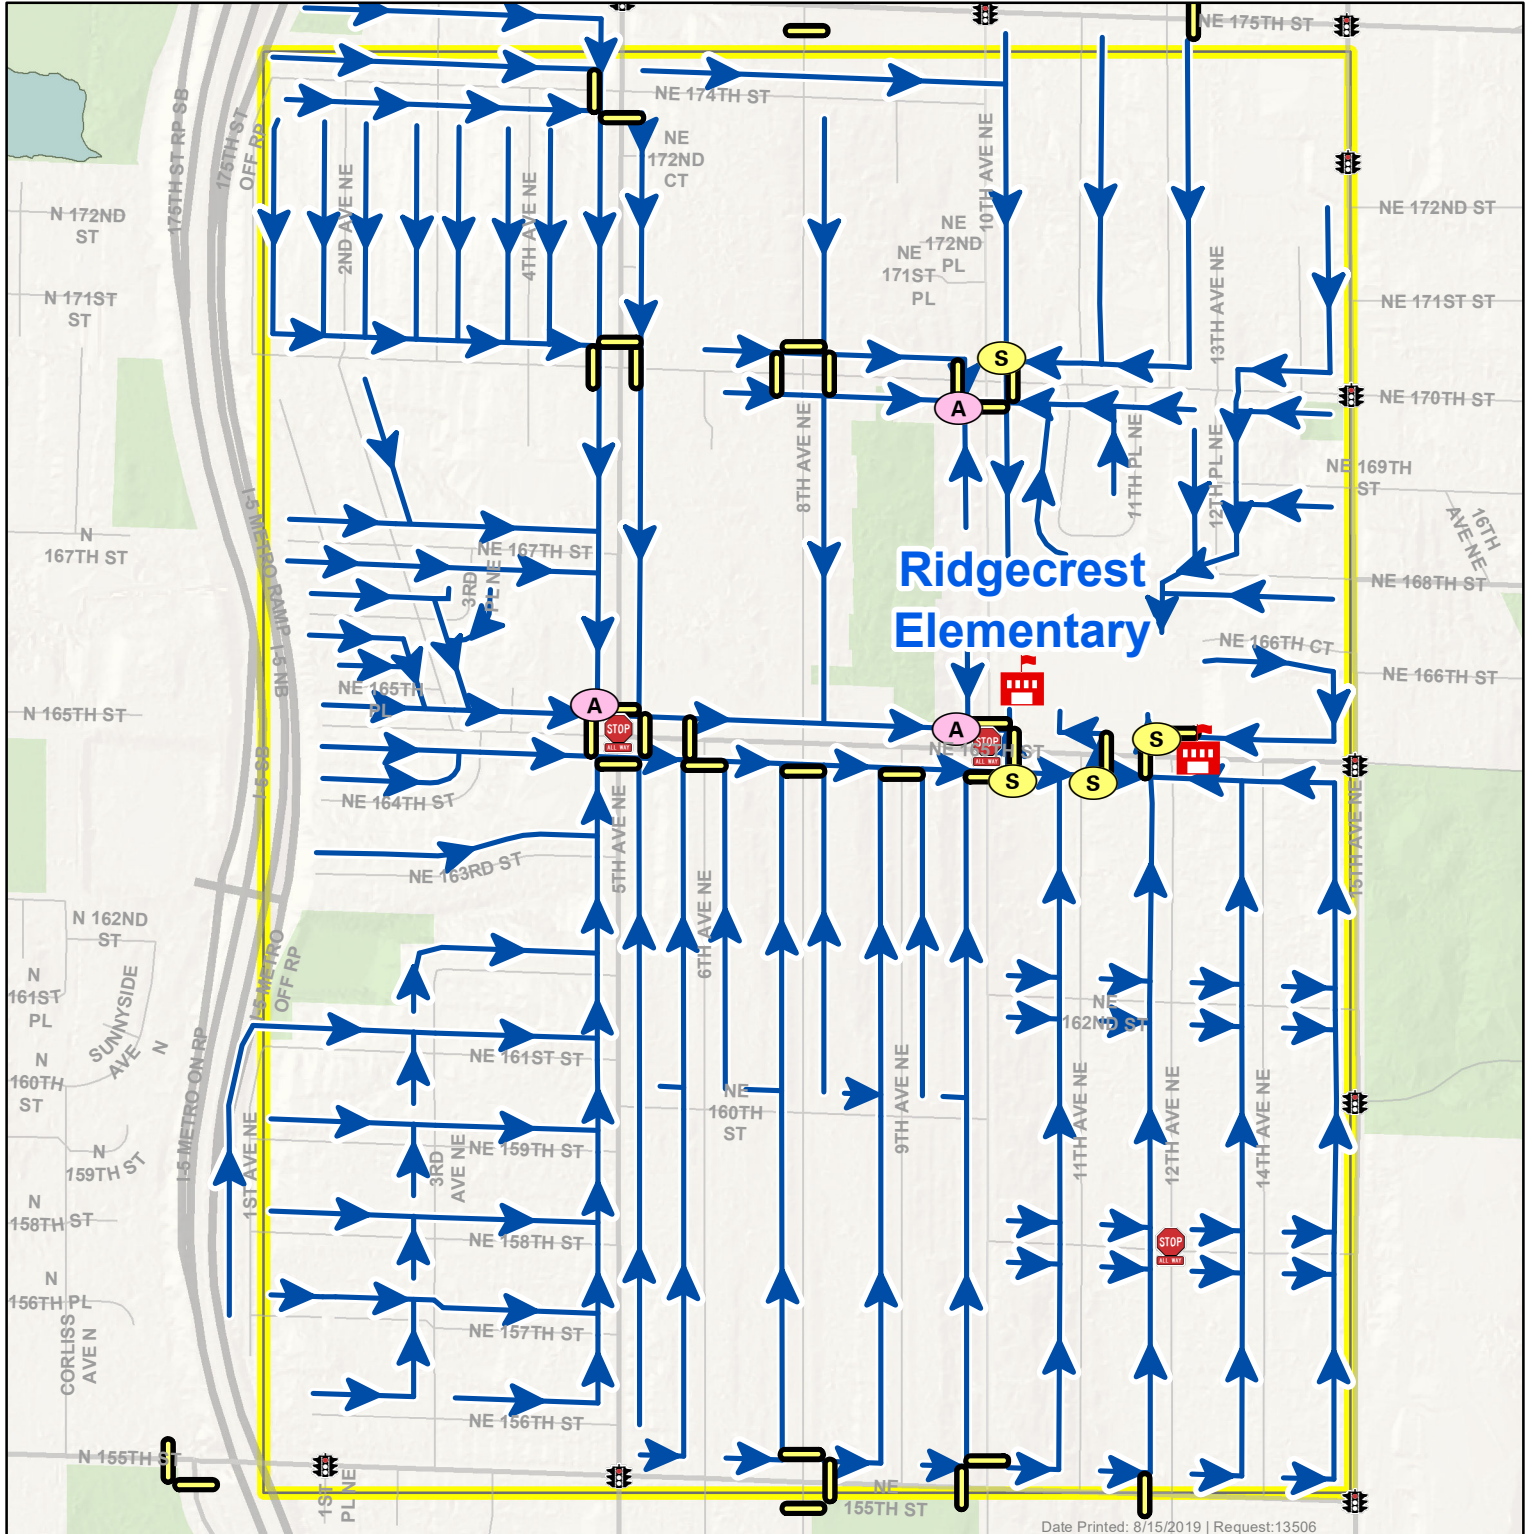

Ridgecrest Elementary School

School Walking Routes 2019-20

16516 10th Ave NE | 206-393-4272 | shorelineschools.org

Date Printed: 8/15/2019 | Request:13506

RECOMMENDED ROUTES ARE MARKED WITH ARROWS.

This map shows the preferred routes for walking to school safely. Please show your child the safest route and teach her/him good safety habits, such as:

1) Stop at every corner and look all ways for on-coming vehicles before crossing;
2) Walk quickly, but don't run;
3) Use crosswalks, stop signs, traffic signals, school patrols, and adult crossing guards; and
4) Walk on the left-side of the roadway, as far off the roadway as possible, facing the approaching traffic, if no walkways are provided.

Adult Crossing Guard	All Way Stop
Student Patrol Crossing Guard	Marked Crosswalk
Full Signal Control	School Walking Route
School	School Walk Boundary
	Shoreline City Limits