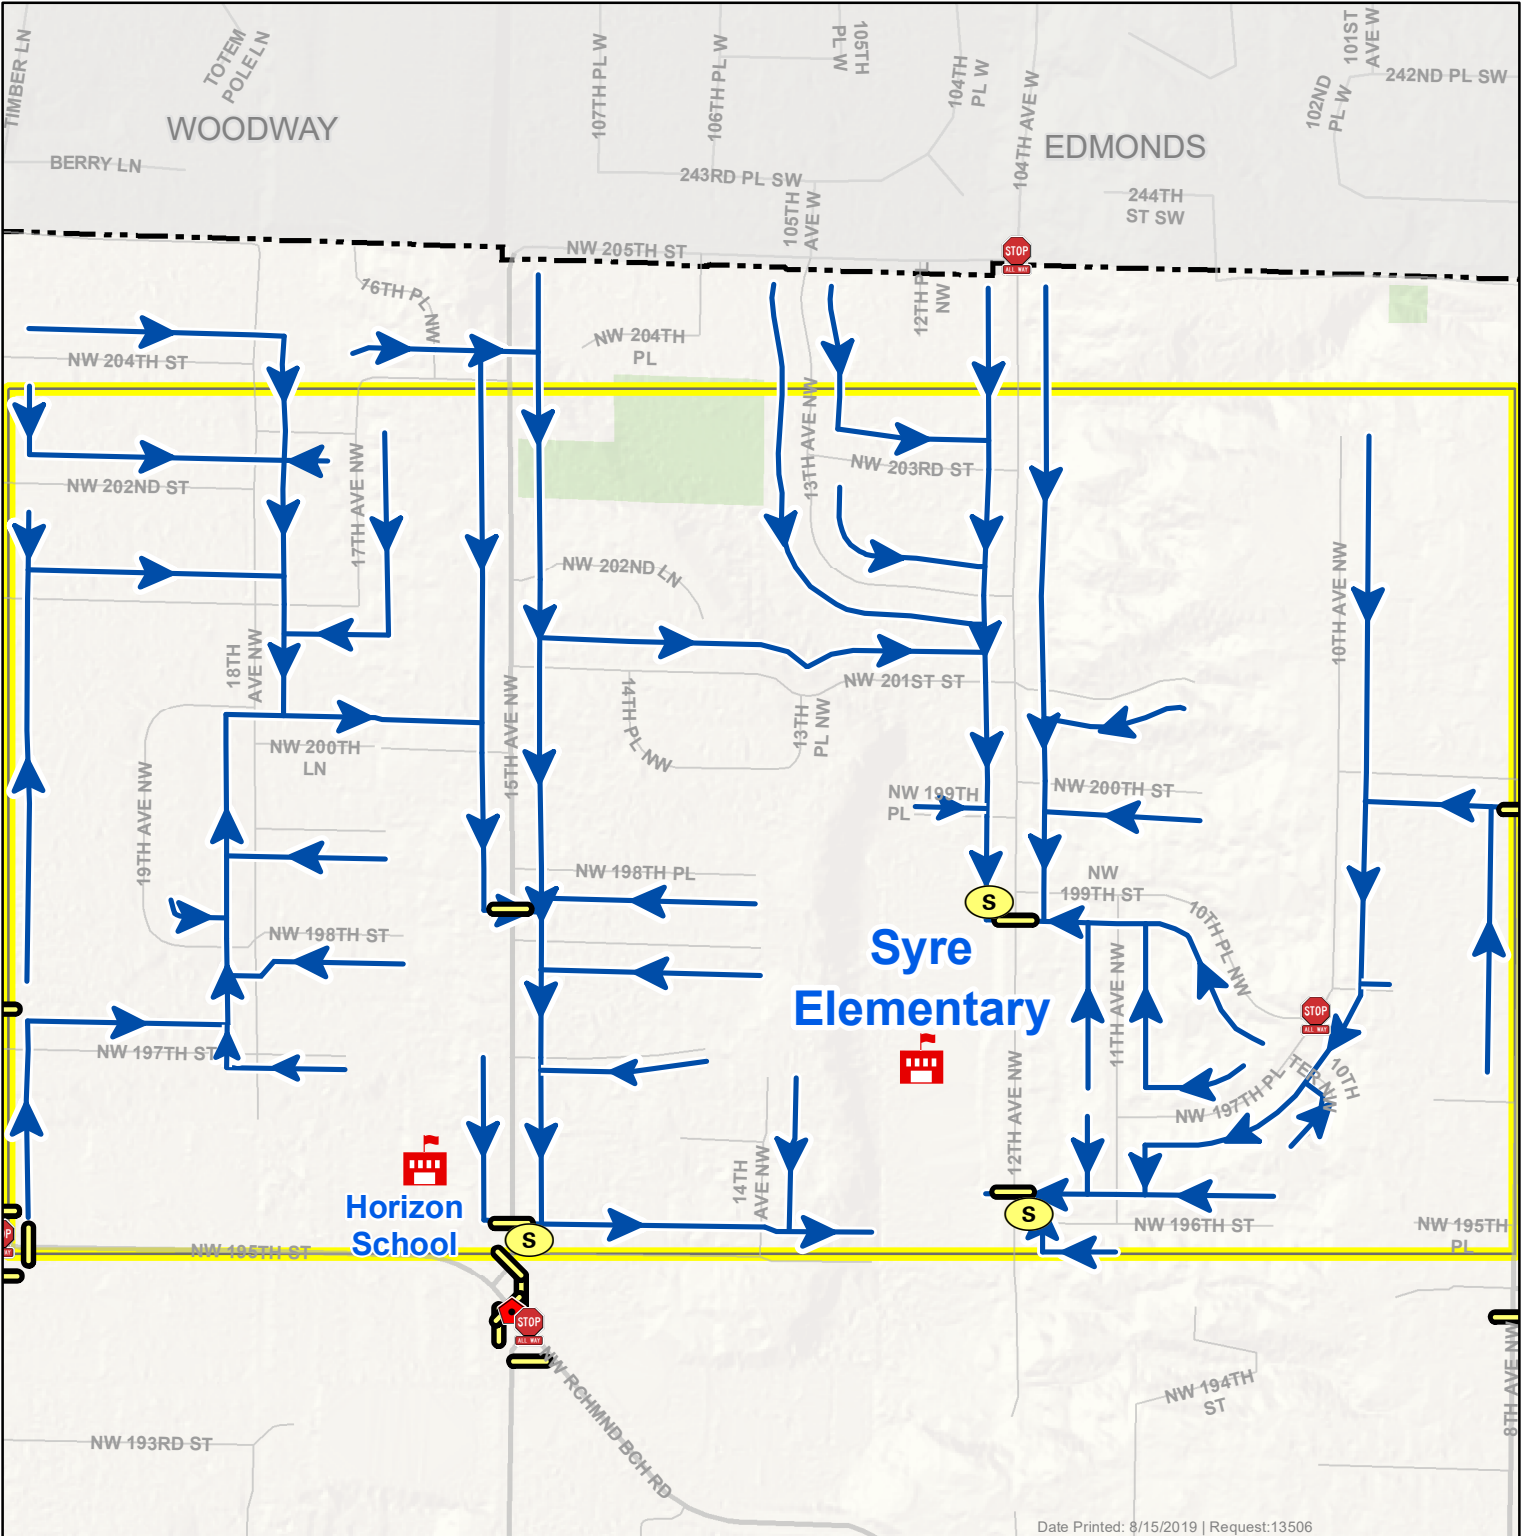

Syre Elementary School

School Walking Routes 2019-20

19545 12th Ave NW | 206-393-4165 | shorelineschools.org

RECOMMENDED ROUTES ARE MARKED WITH ARROWS.

This map shows the preferred routes for walking to school safely. Please show your child the safest route and teach her/him good safety habits, such as:

1) Stop at every corner and look all ways for on-coming vehicles before crossing;
2) Walk quickly, but don't run;
3) Use crosswalks, stop signs, traffic signals, school patrols, and adult crossing guards; and
4) Walk on the left-side of the roadway, as far off the roadway as possible, facing the approaching traffic, if no walkways are provided.

- (A) Adult Crossing Guard
- (S) Student Patrol Crossing Guard
- Red Flasher Control
- School
- All Way Stop
- Marked Crosswalk
- School Walking Route
- School Walk Boundary
- Shoreline City Limits