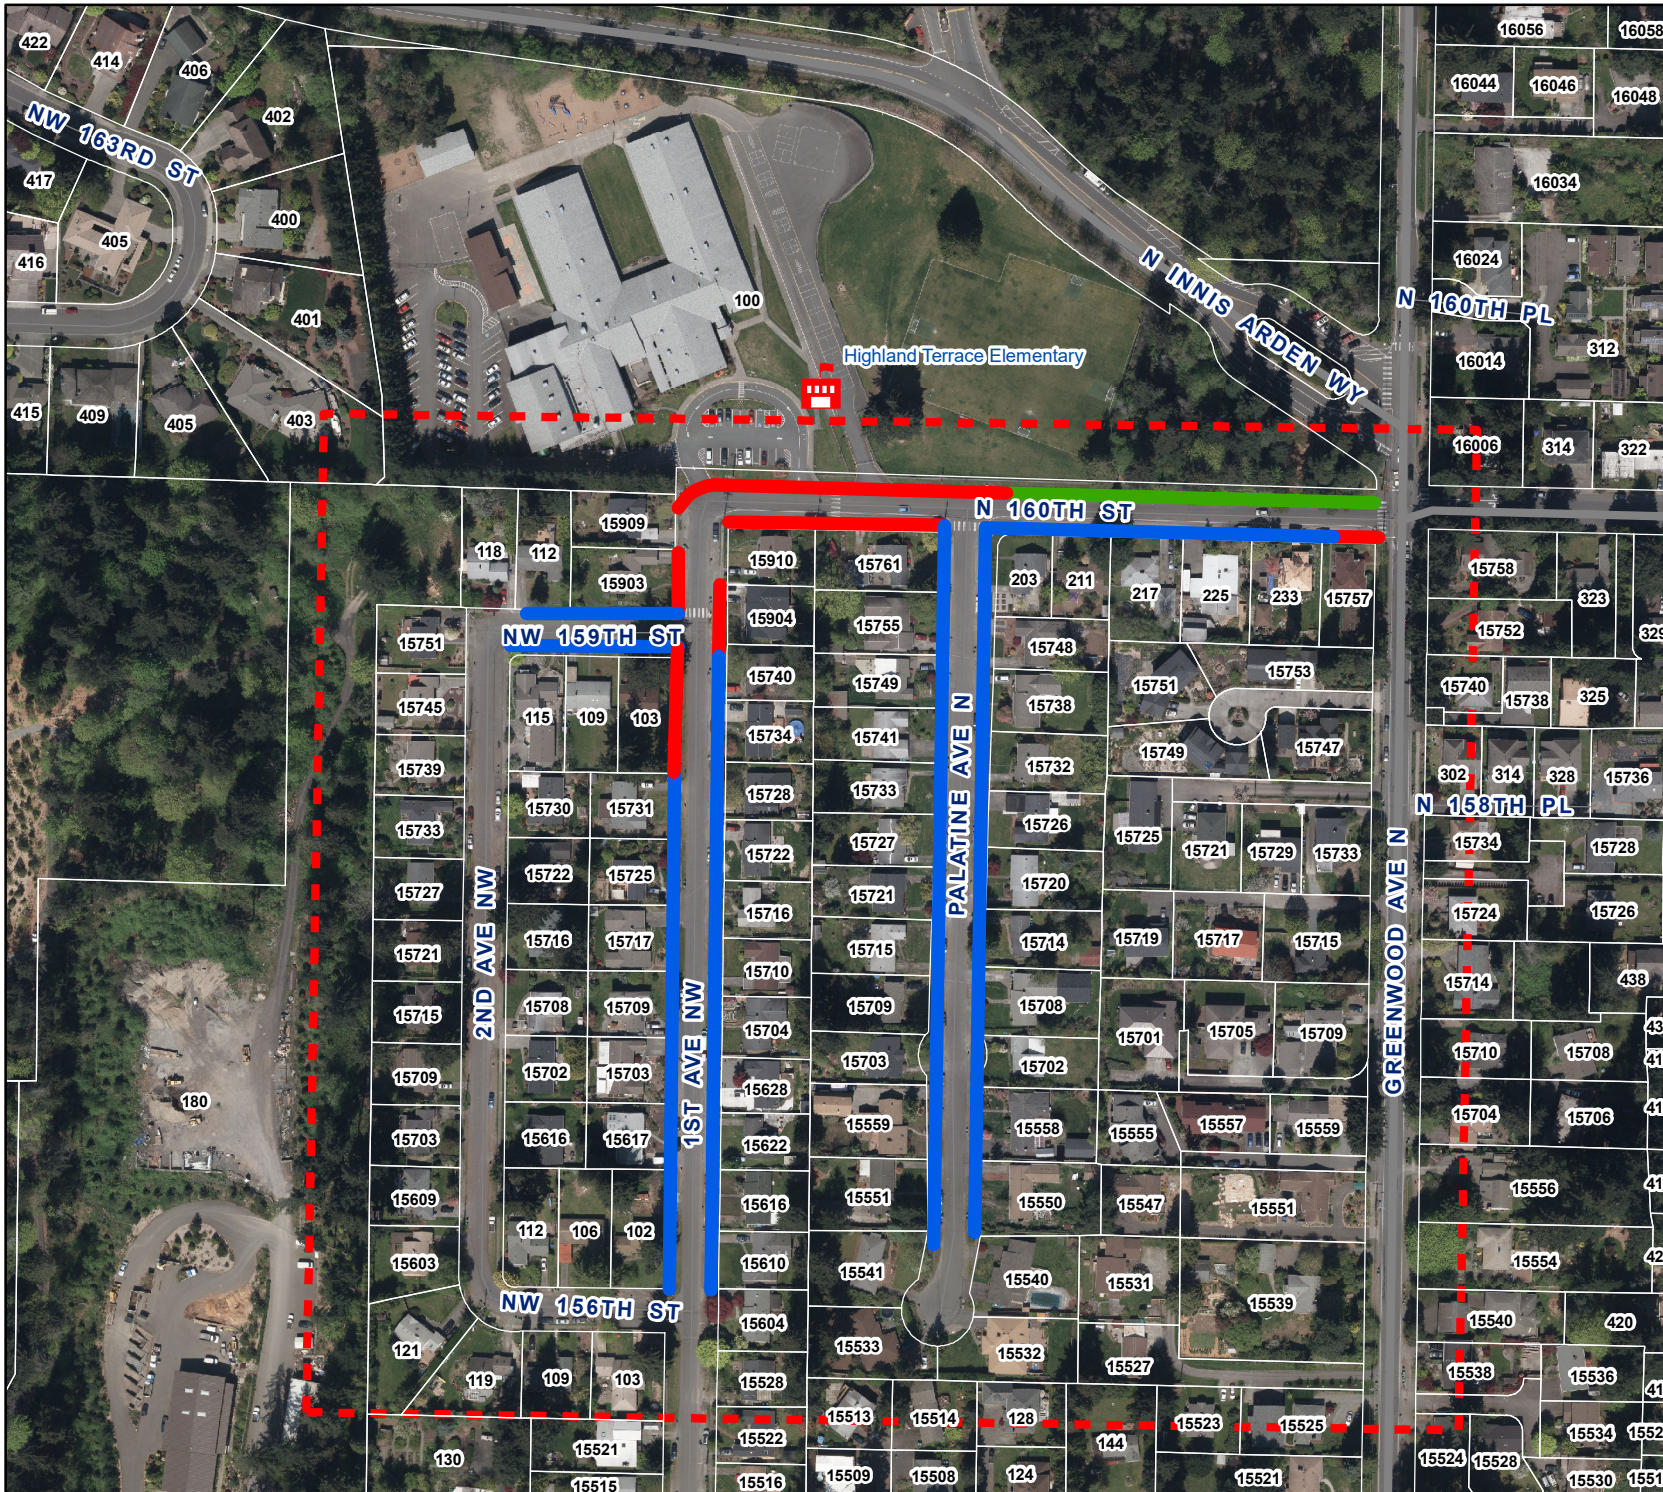

City of Shoreline

Residential Parking Zone (RPZ)

Zone I Map

Legend

-  2-Hour Parking
-  No Parking, 8am-1pm
-  No Parking, Any Time

Geographic Information System

Date Printed: 3/12/2019
Request: 19596

This map is not an official map. No warranty is made concerning the accuracy, currency, or completeness of data depicted on this map.