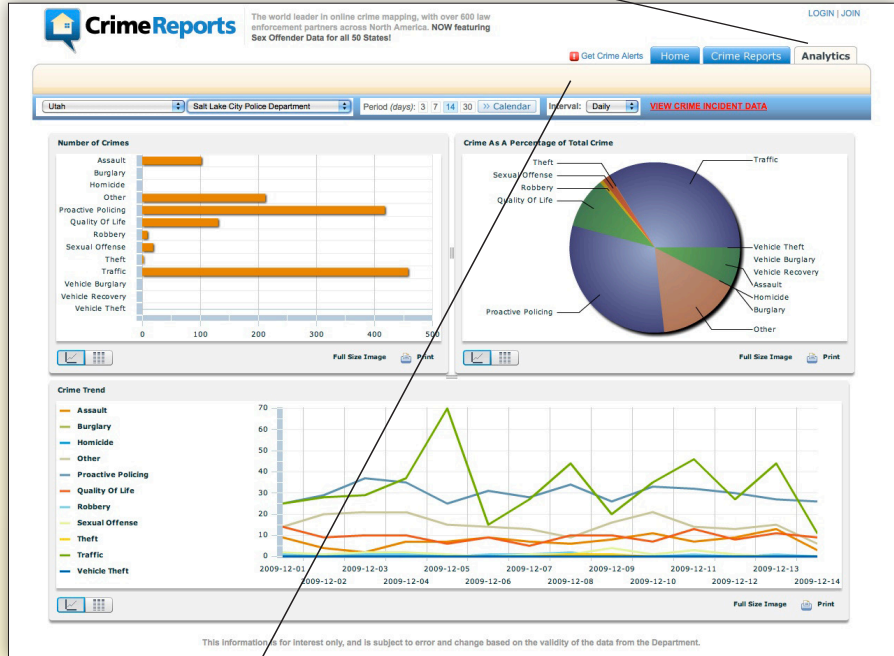

Analytics

Extend your understanding of local crime with the analytics view. With these printable, interactive charts and graphs you can track total crime over time and by percentage. Select a jurisdiction here, to get started.

The screenshot shows the "Create An Email Alert" form. It is a three-step process:

- STEP 1: Name Your Alert Location:** A text input field for "Alert location name".
- STEP 2: Enter Full Address Used For Alert:**
 - Street Address: [Text input]
 - City: [Text input]
 - State/Province: [Dropdown menu]
 - Zip/Postal Code: [Text input]
 - Make this my Default Map location upon login.
 - A "Verify Alert Address" button.
 - A map showing the location on a street grid.
- STEP 3: Choose Your Alert Preferences:**
 - Check the incident Types you prefer for this alert:
 - Grid of checkboxes for: ASSAULT, BURGLARY, HOMICIDE, OTHER, PROACTIVE POLICING, PROSECUTORY CASE, QUALITY OF LIFE, ROBBERY, SEXUAL OFFENSE, THEFT, THEFT FROM VEHICLE, THEFT OF VEHICLE, TRAFFIC, and VEHICLE RECOVERY.
 - Buttons: "Select All" and "Deselect All".
 - Select the preferred Alert Frequency: "Daily" (selected), "Weekly", "Monthly".
 - Filter by: "Area" (selected), "Distance" (1.02 Miles).

CrimeReports

www.crimereports.com

Citizen User Guide

Version 1

Track crime in your neighborhood with CrimeReports' interactive, easy-to-use maps. All the information on the map comes directly from your local police department so you can get the most accurate, official information available. As well, you can stay up-to-date on all crimes by signing up for free crime alerts, to keep your community safe through knowledge, personal vigilance, and neighborhood watch programs.

Zoom

Zoom in and out.

Incidents

Here, you can see the details of incidents on the map, including crime type, date, location, and more.

Time/date

Choose a preset number of days, or choose a date range by clicking the calendar.