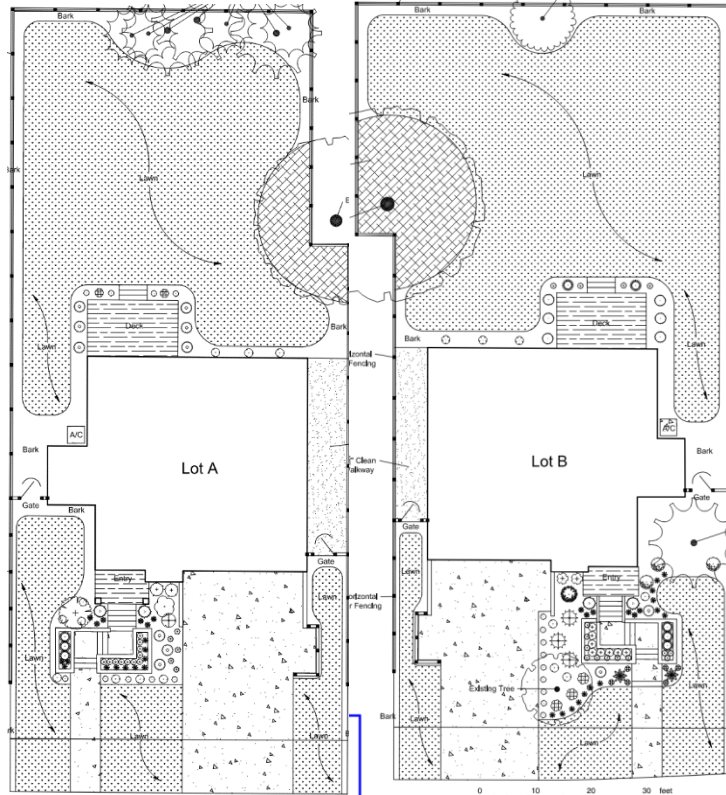

Site Plan

20128 21st Ave NW (Parcel #728030-0260)

Vicinity Map

To see the aerial map, go to <http://www.shorelinewa.gov/our-city/maps-gis> and enter the address.