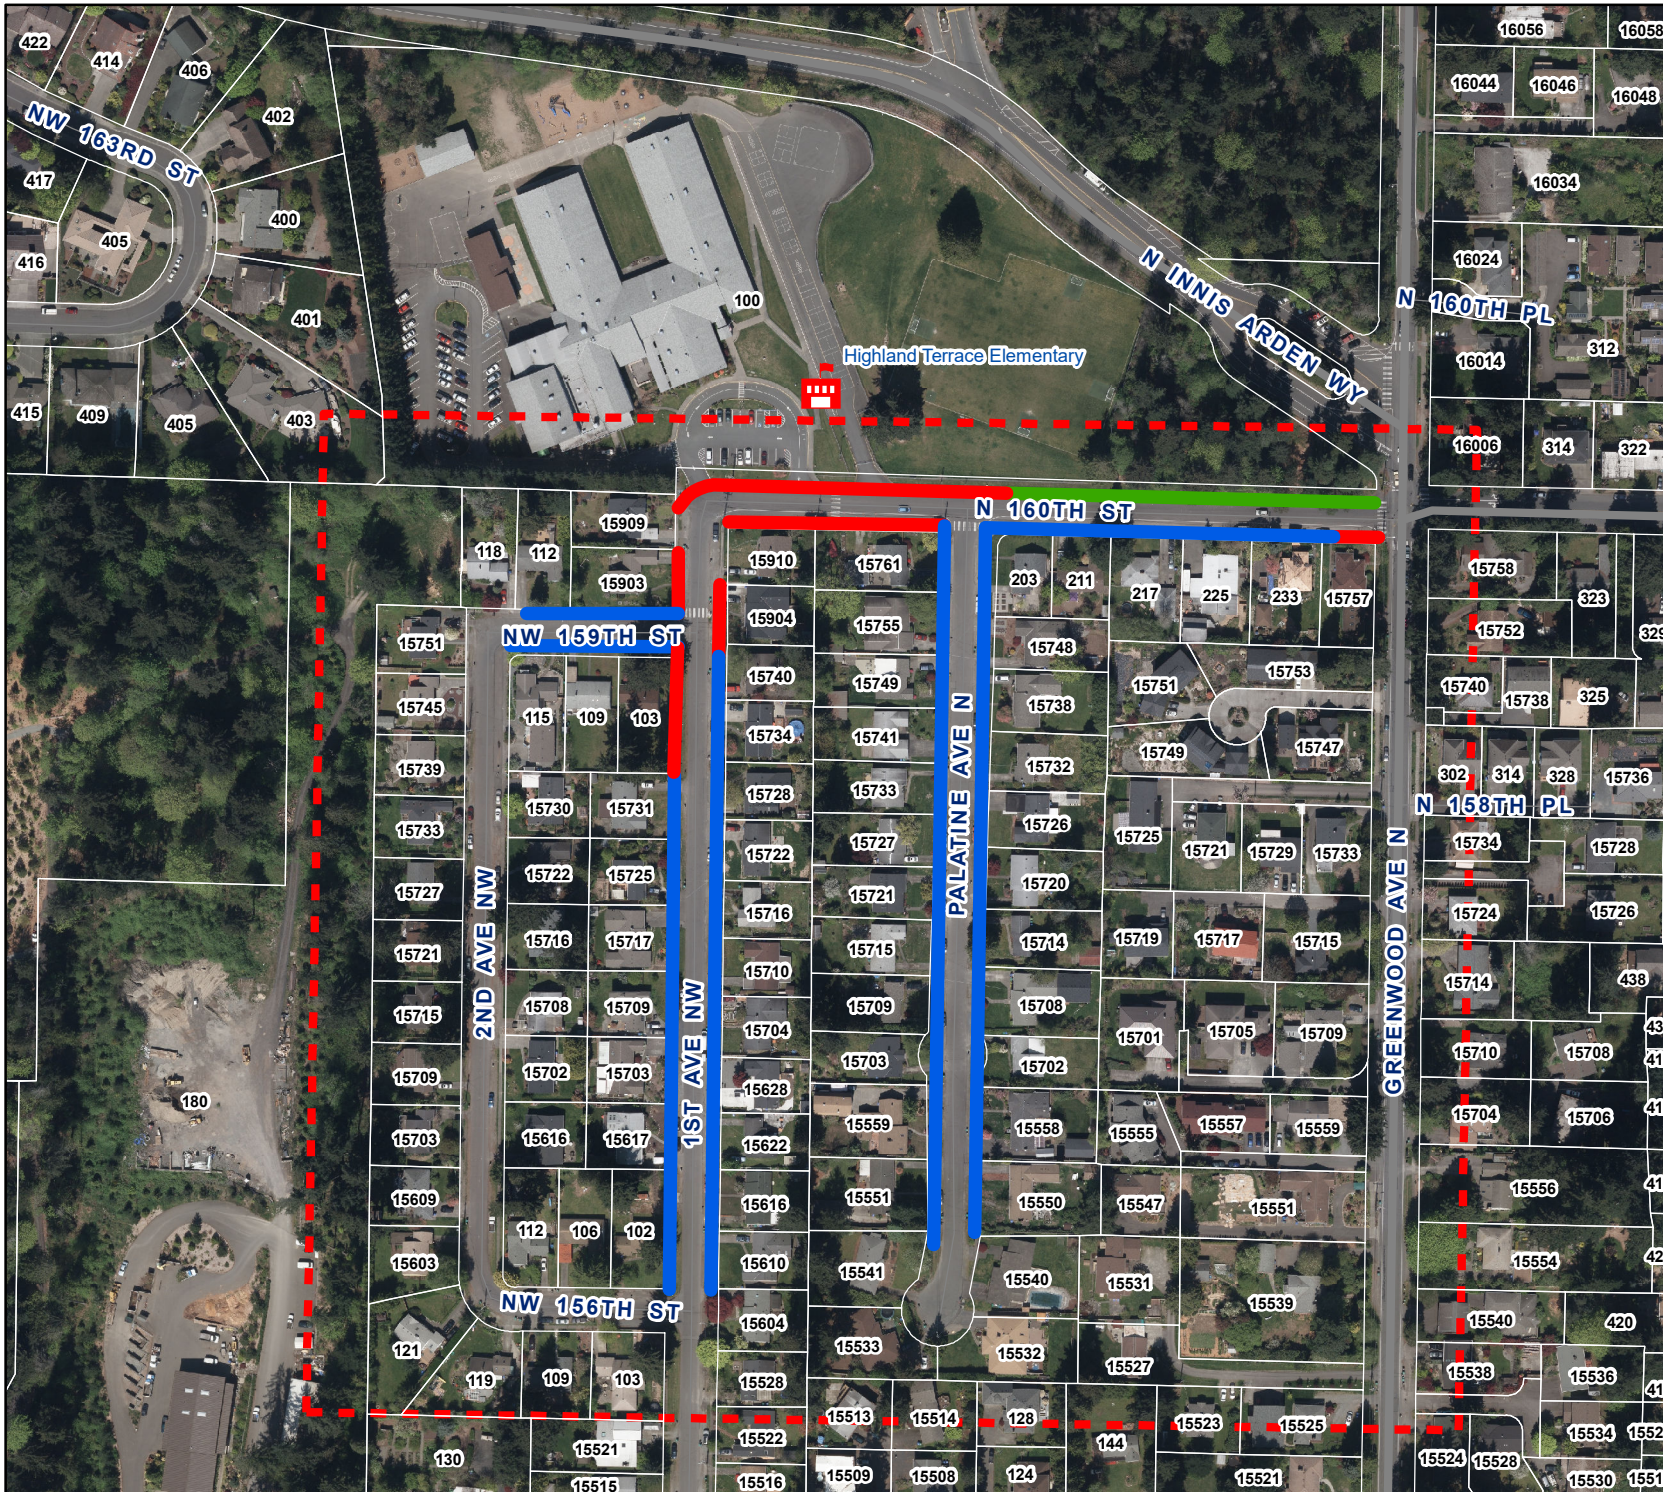

City of Shoreline

Restricted Parking ZONE (RPZ)

Zone I Map

Legend

-  2-Hour Parking
-  No Parking, 8am-1pm
-  No Parking, Any Time

Geographic Information System

Date Printed: 3/12/2019
Request: 19596

This map is not an official map. No warranty is made concerning the accuracy, currency, or completeness of data depicted on this map.