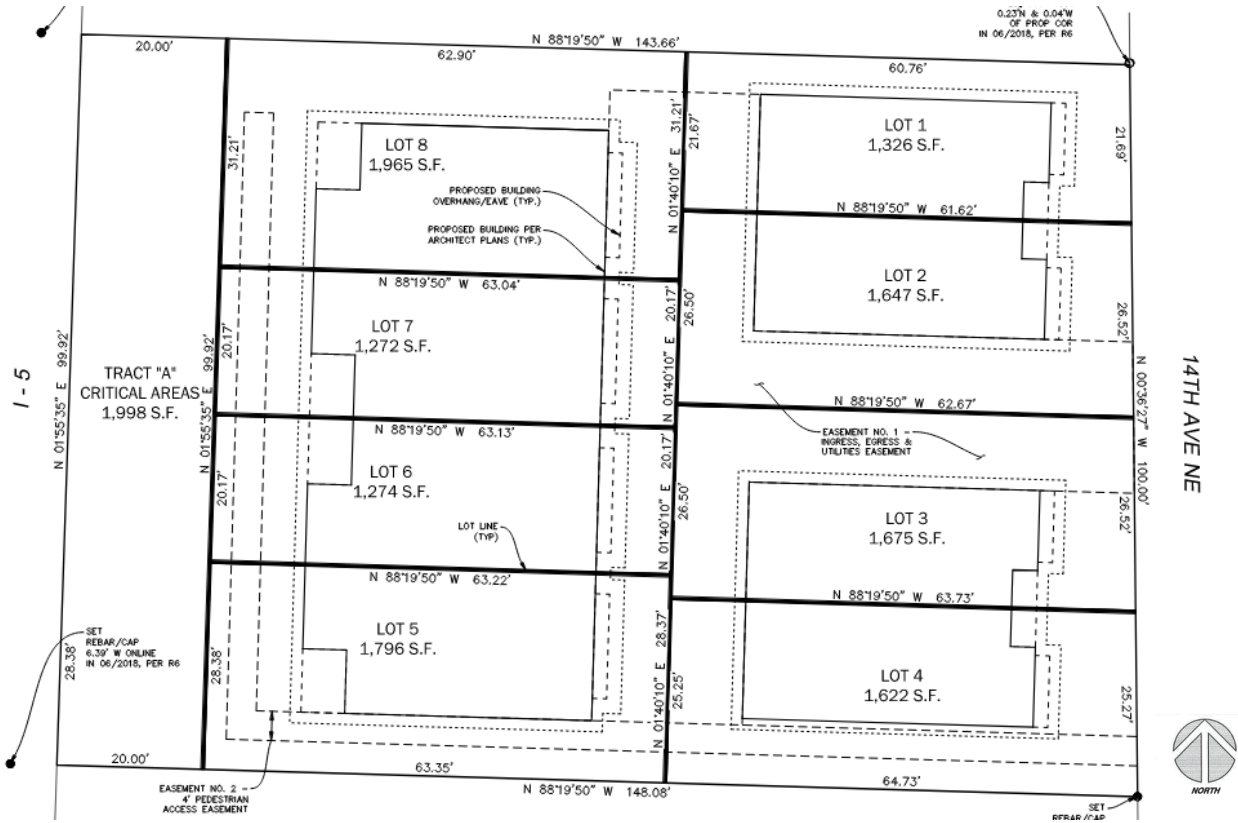

Site Plan

20311 and 20313 14th Ave NE

Vicinity Map

To see the aerial map, go to <http://www.shorelinewa.gov/our-city/maps-gis> and enter the address.