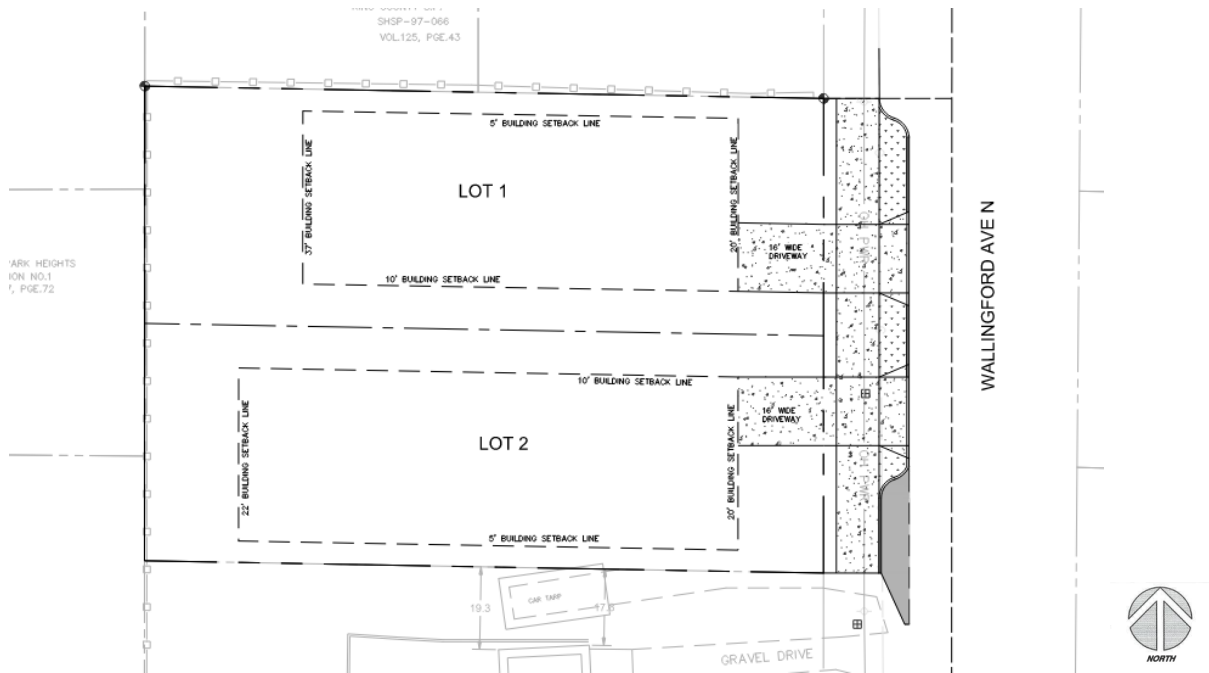

Site Plan

14731 Wallingford Ave N

Vicinity Map

To see the aerial map, go to <http://www.shorelinewa.gov/our-city/maps-gis> and enter the address.