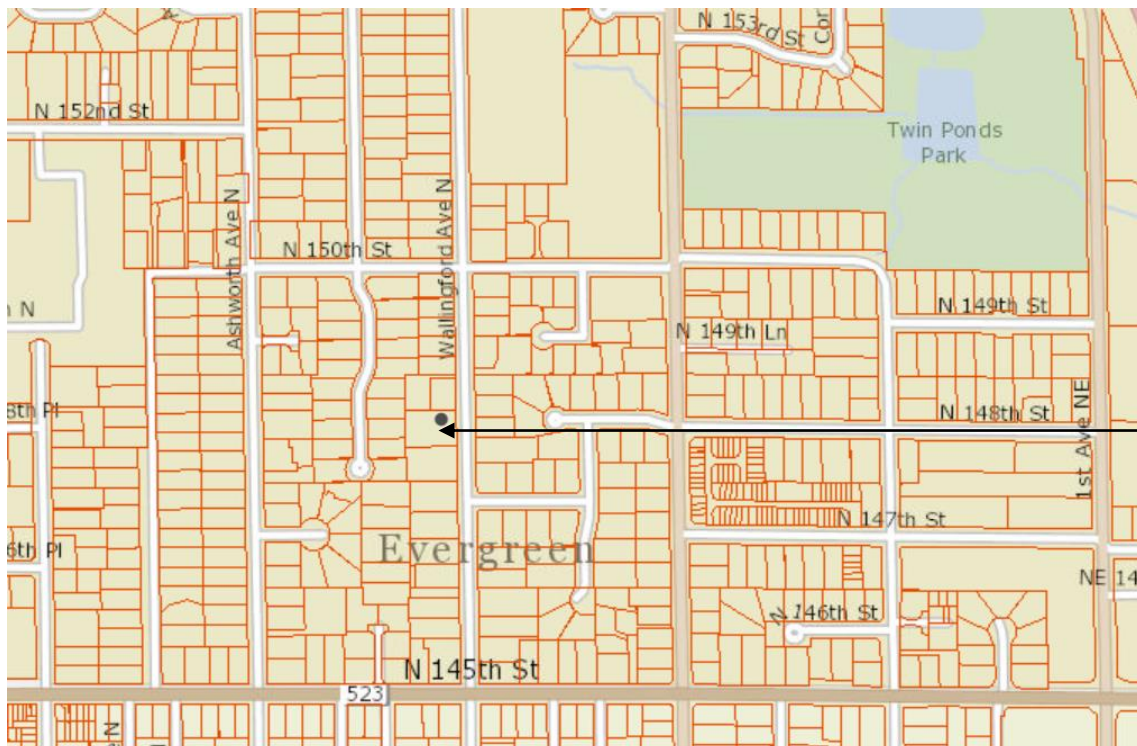

Site Plan

14731 Wallingford Ave N

Vicinity Map

To see the aerial map, go to <http://www.shorelinewa.gov/our-city/maps-gis> and enter the address.