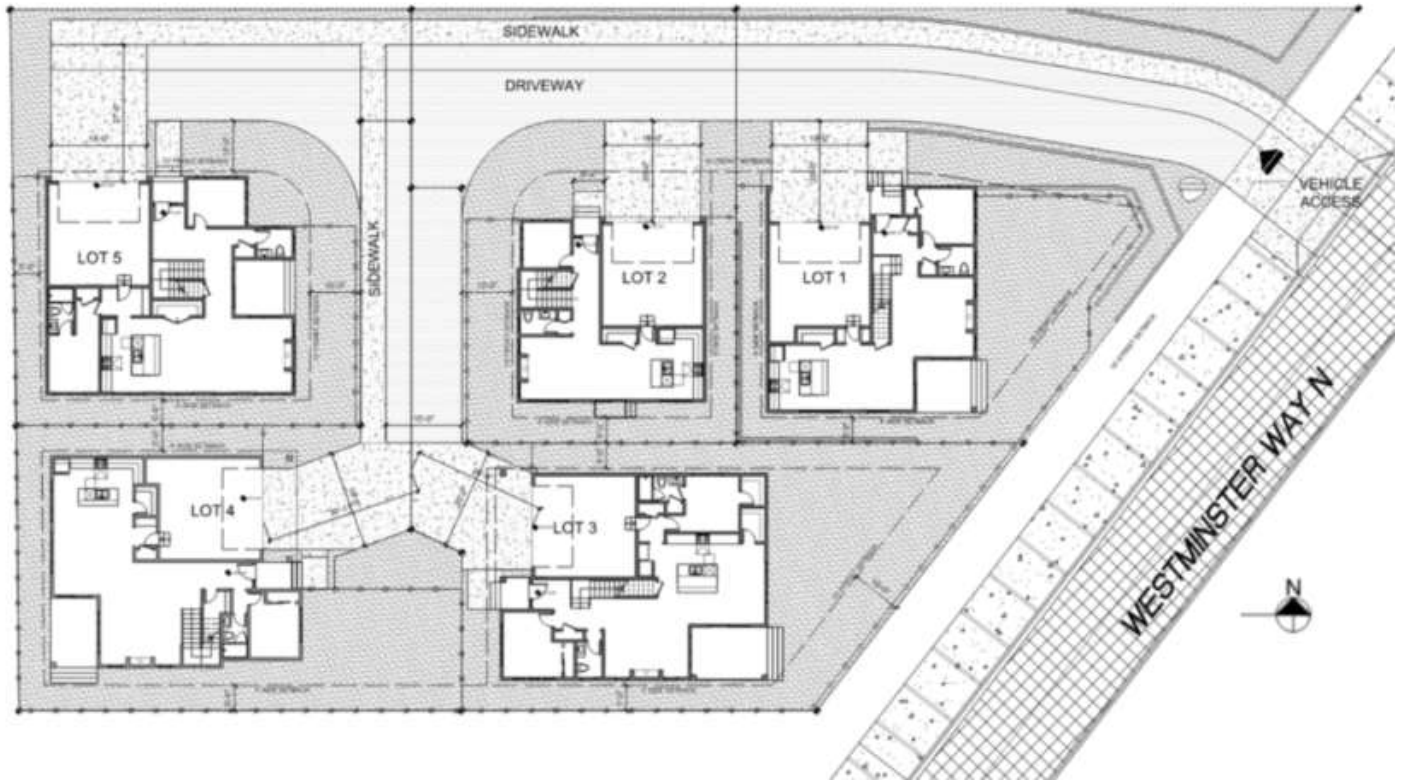

Site Plan

15051 Westminster Way N

Vicinity Map

To see the aerial map, go to <http://www.shorelinewa.gov/our-city/maps-gis> and enter the address.