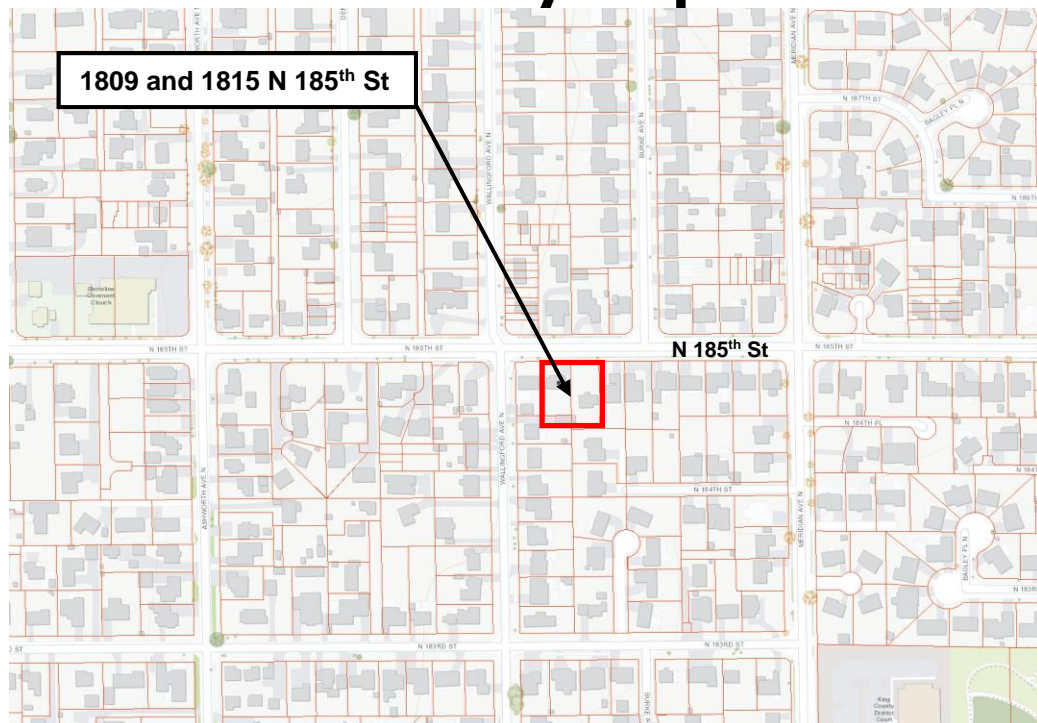

# Site Plan 1809 and 1815 N 185<sup>th</sup> St

## Vicinity Map

To see the aerial map, go to <http://www.shorelinewa.gov/our-city/maps-gis> and enter the address.