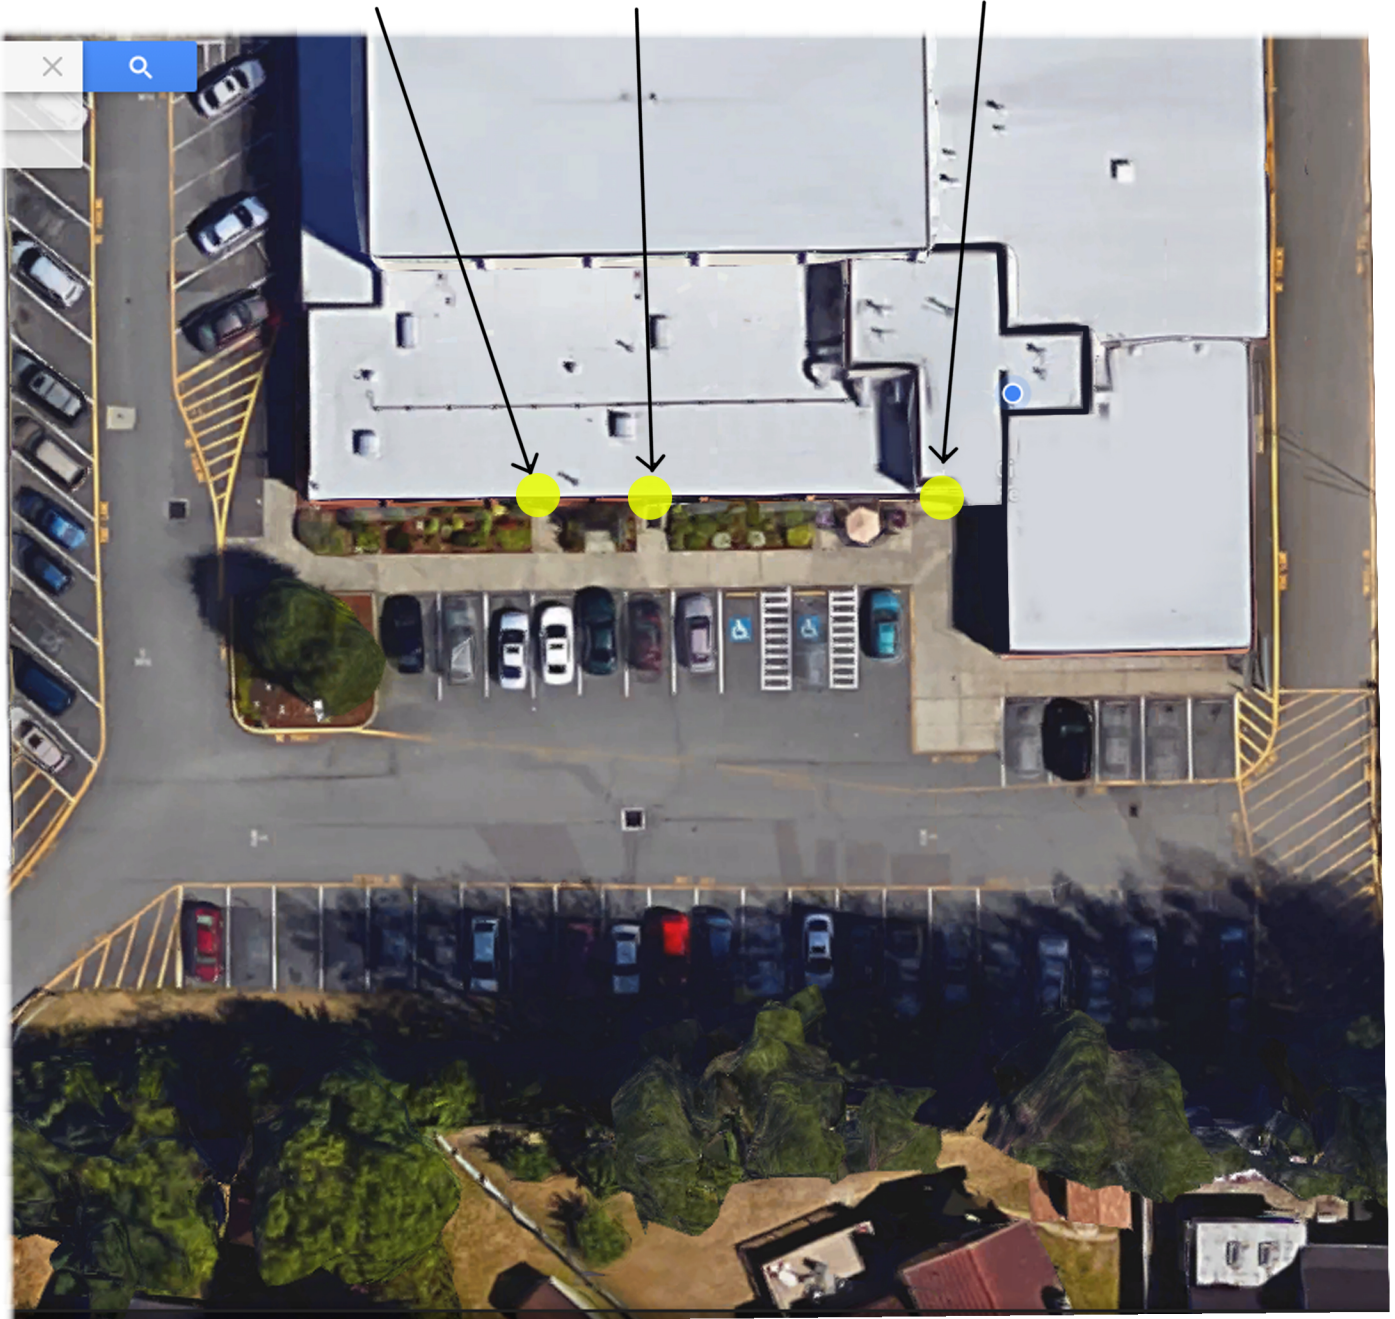

Camp Shoreline @ Spartan Recreation Center
202 NE 185th St.

Check-In Locations

**Lil' Playground
Pals 4-6 years**

**Activity & Swim
7-11 years**

**Sport & Swim
7-12 years**

Spartan Recreation Center Customer Service - 206-801-2600
Camp Director cell phone - 206-735-6172