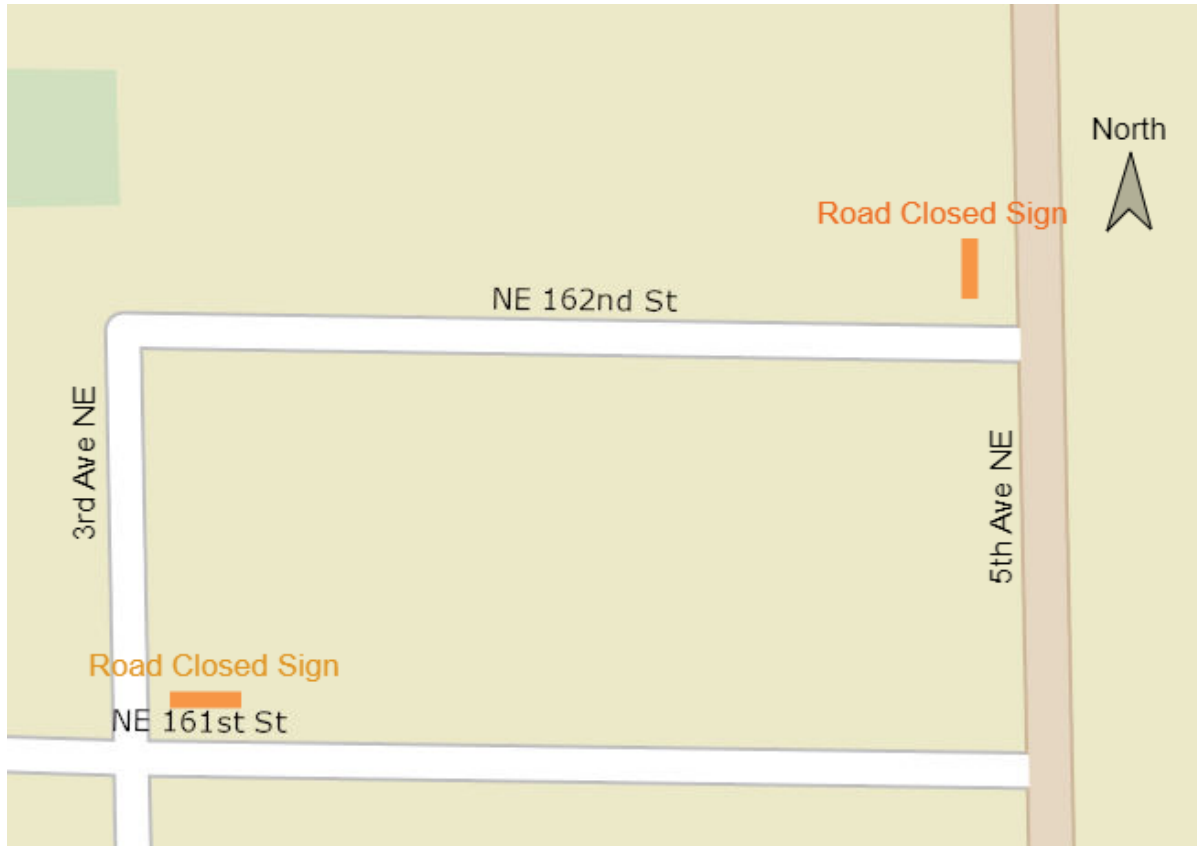

Sample Web-Based Map

NOTE: King County iMap is a helpful tool for creating maps online, with built-in drawing and text capabilities.

This tool is free, does not require registration, and is available online at:

<https://gismaps.kingcounty.gov/iMap/>.