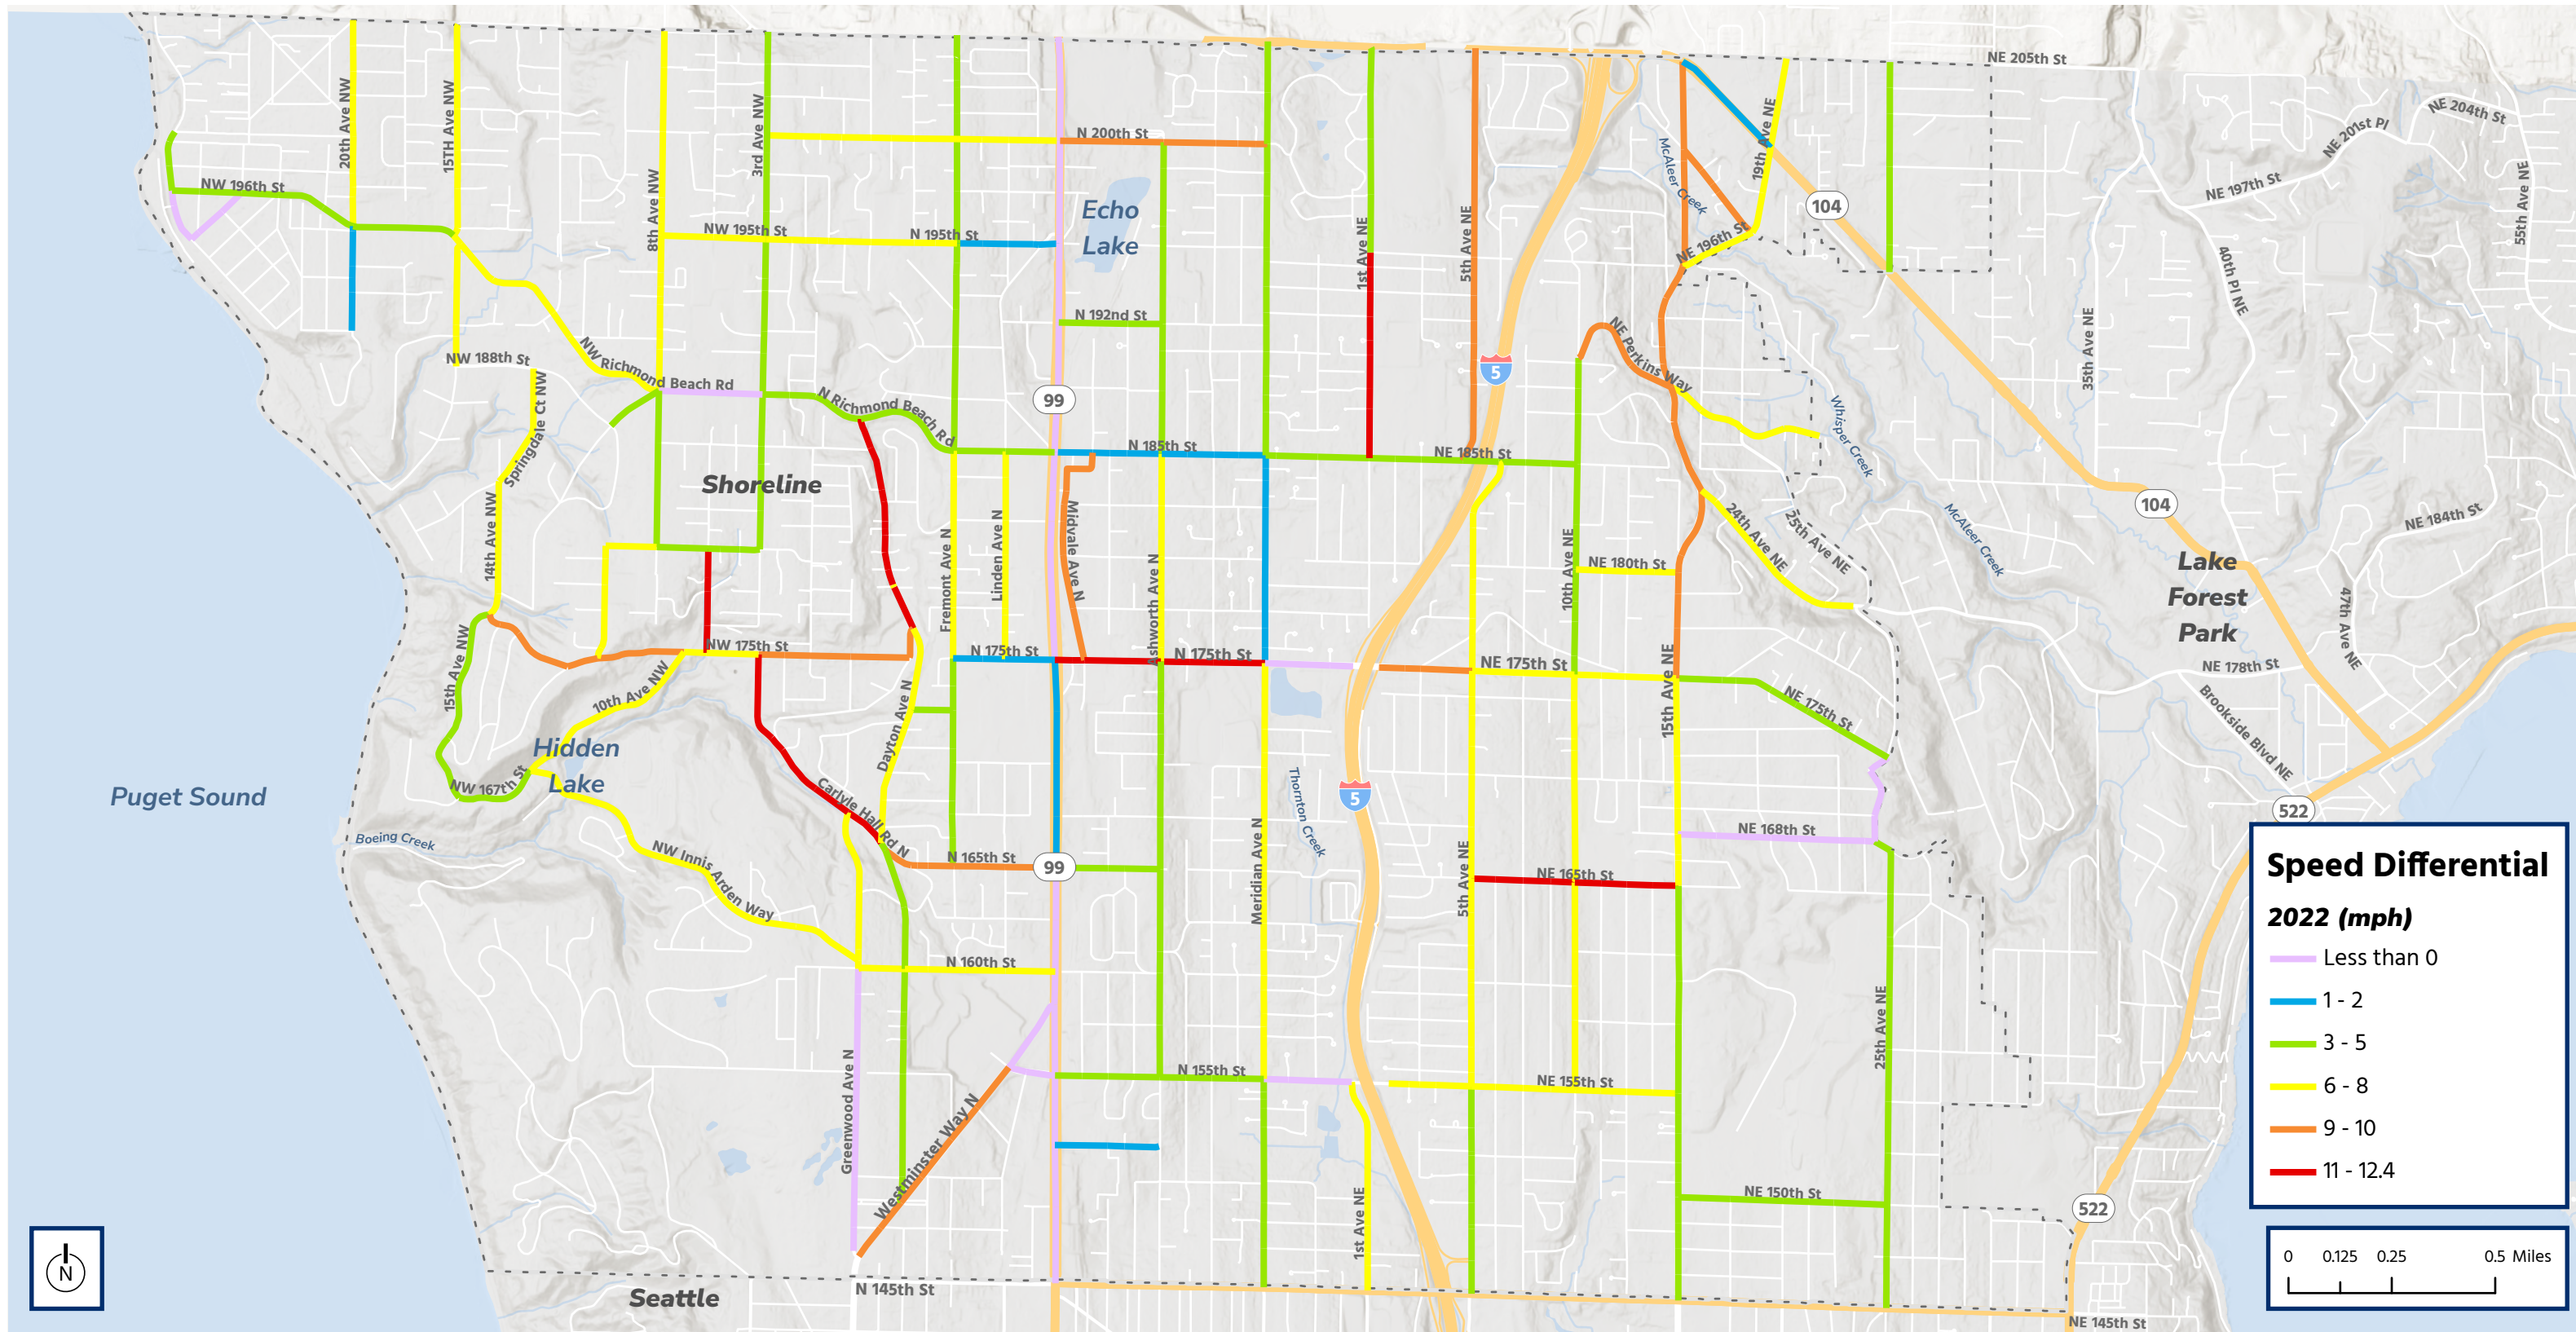

SPEED DIFFERENTIAL 2022 (mph)

Difference Between 85th Percentile Speeds and Posted Speed Limits

Source: WSDOT, King County, City of Shoreline, Mapbox, OpenStreetMap