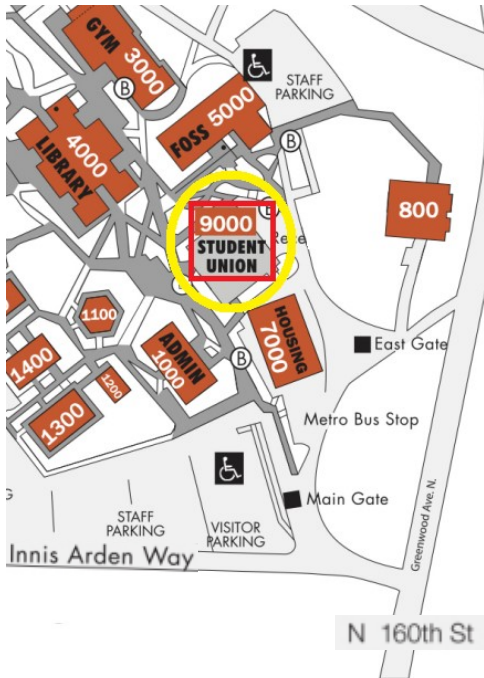

Potluck
event!
Bring a dish
to share!

Sponsored by

Shoreline
COMMUNITY COLLEGE

Engage. Achieve.