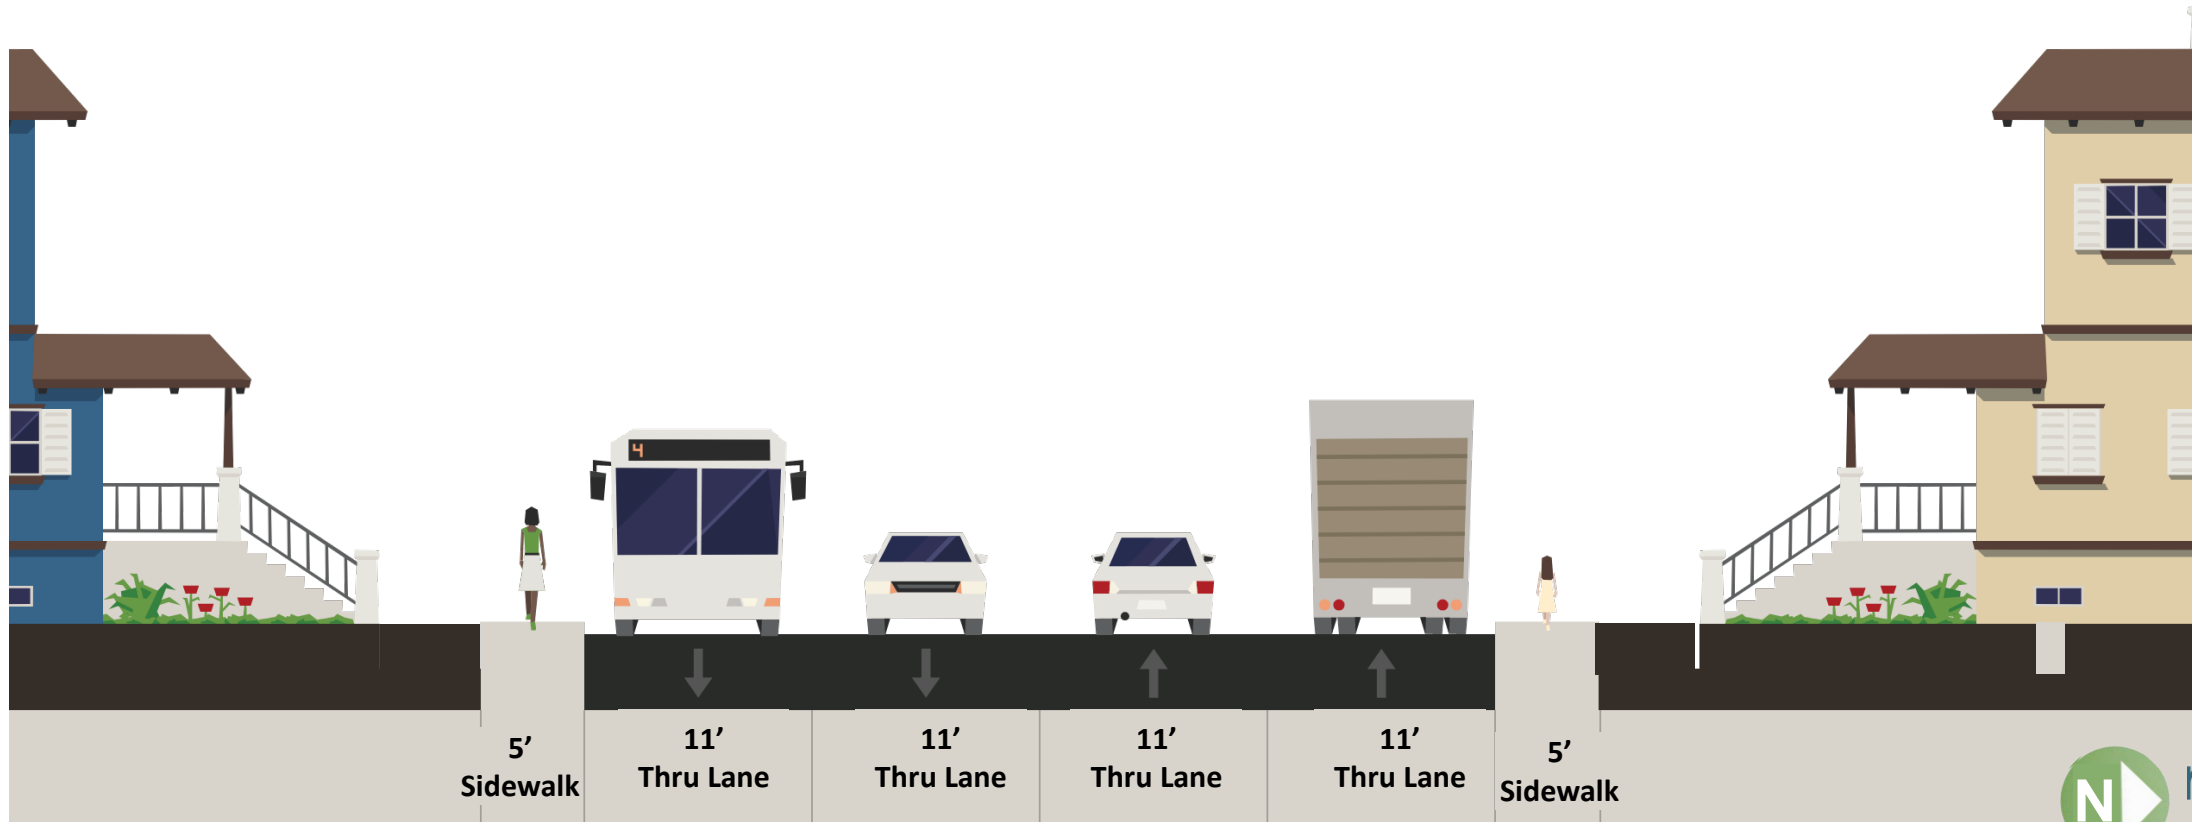

# 145<sup>th</sup> Street Existing – Aurora Ave to I-5 looking west

SEATTLE

SHORELINE