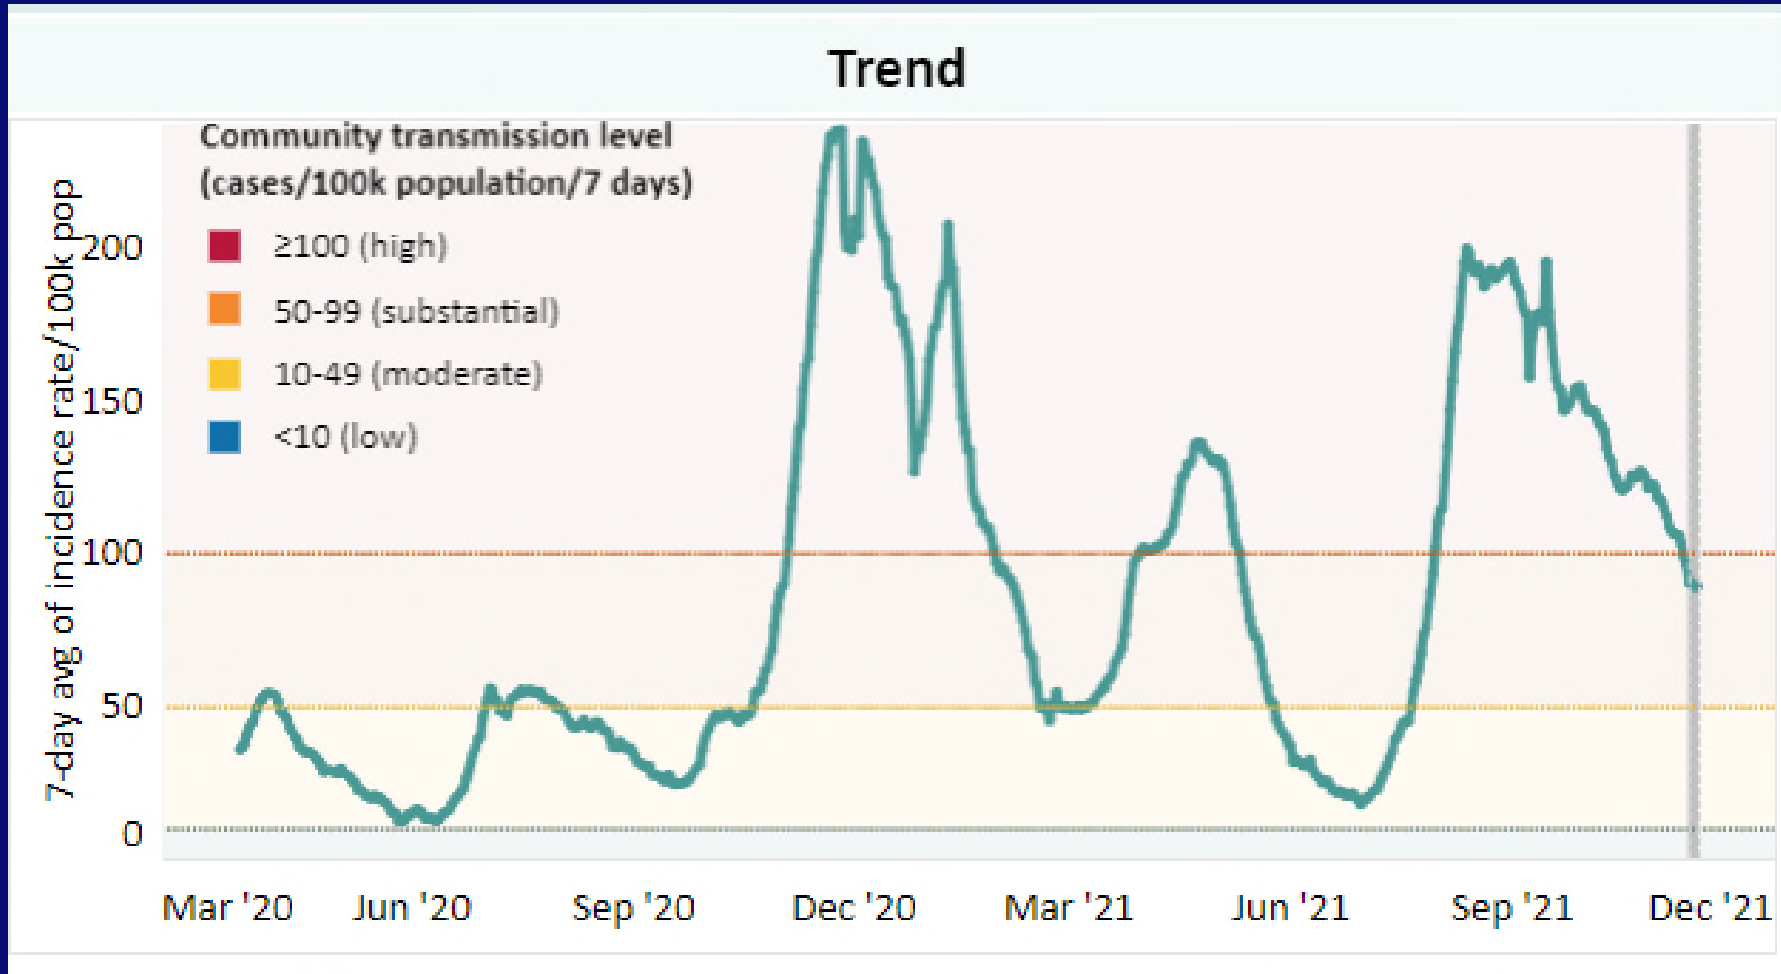

Zoom Video
is shown here

This Week in Shoreline

November 22, 2021

Highlights from the past weeks
and previews of coming events

COVID-19 Update

Zoom Video
is shown here

King County

November 10:

95.9 cases/100K

November 19:

89.1 cases/100K

Shoreline

November 12:

7-day average: 43

November 19:

7-day average: 53