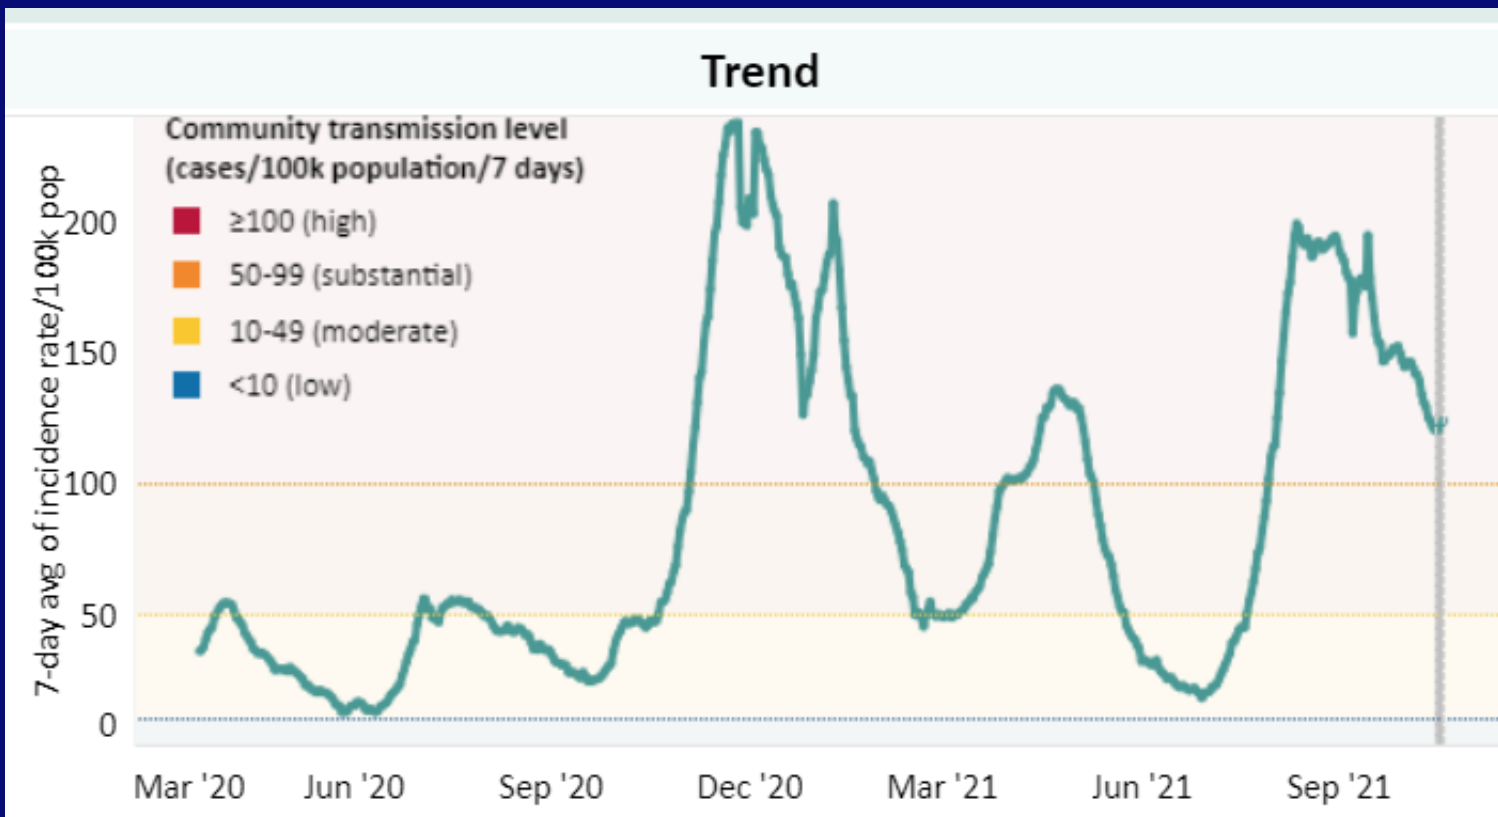

Zoom Video
is shown here

This Week in Shoreline October 25, 2021

Highlights from the past weeks
and previews of coming events

COVID-19 Update

Zoom Video
is shown here

King County

October 15:
138.7 cases/100K
October 22:
120.1 cases/100K

Shoreline

October 15:
7-day average: 40
October 22:
7-day average: 48

Protect our community: Wear a mask and get vaccinated

Zoom Video
is shown here

- Masks are mandated for everyone, regardless of vaccination status, in indoor public settings and crowded outdoor settings.
- If you are eligible and have not yet been vaccinated, we urge you to do so.
- Boosters are now available for many, visit [cdc.gov/coronavirus](https://www.cdc.gov/coronavirus) for information about eligibility.
- To find available vaccines, visit [CovidVaccineWA.org](https://www.CovidVaccineWA.org).

More info: [shorelinewa.gov/covid](https://www.shorelinewa.gov/covid)

Public Health Order: Proof of vaccination or negative test

Zoom Video
is shown here

- New Public Health order now in effect for all of King County.
- Proof of COVID-19 vaccination or proof of a negative COVID-19 test taken in the last 72 hours will be required for:
 - Indoor dining, bars, and recreational activities of any size including theaters, gyms, performances, etc.
 - Outdoor events with 500 or more people.