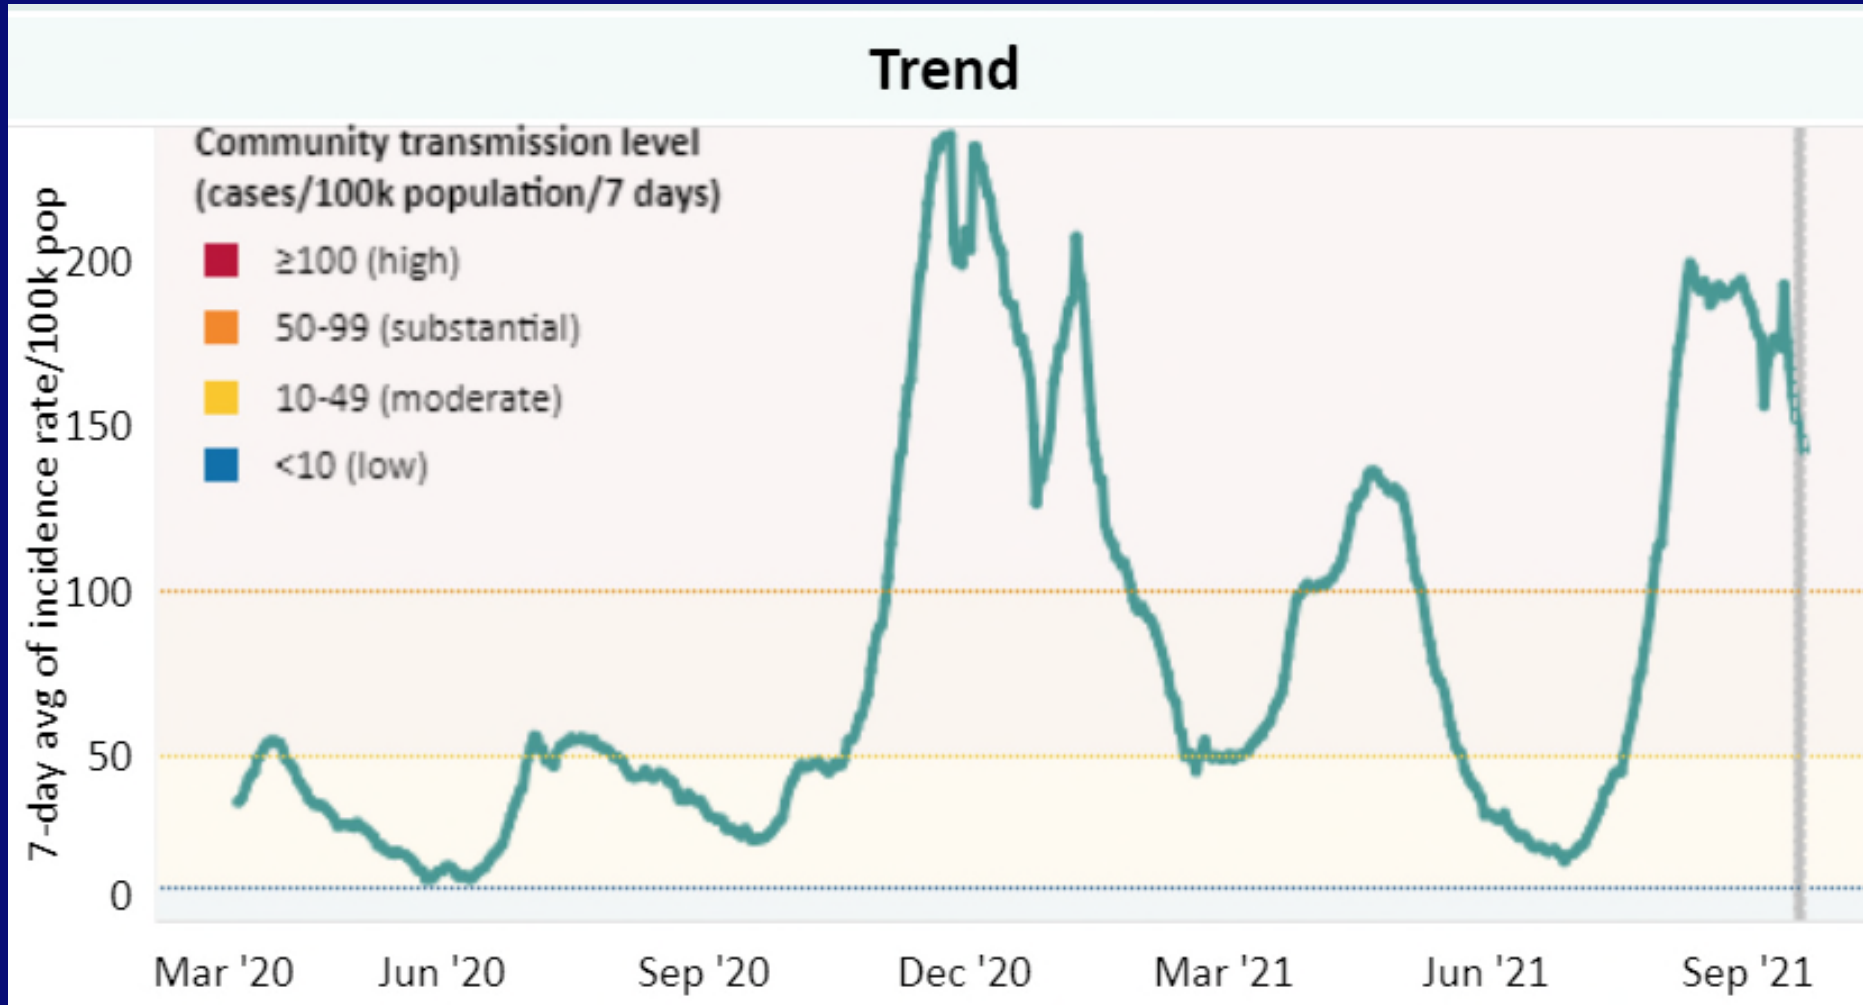

Zoom Video
is shown here

This Week in Shoreline September 27, 2021

Highlights from the past weeks
and previews of coming events

COVID-19 Update

Zoom Video
is shown here

King County

September 17:

172 cases/100K

September 24:

159 cases/100K

Shoreline

September 17:

14-day average: 108

September 24:

14-day average: 87

Protect our community: Wear a mask and get vaccinated

More info: shorelinewa.gov/covid

Public Health Order: Proof of vaccination or negative test

Zoom Video
is shown here

- New Public Health order goes into effect on October 25 for all of King County.
- Proof of COVID-19 vaccination or proof of a negative COVID-19 test taken in the last 72 hours will be required for:
 - Indoor dining, bars, and recreational activities of any size including theaters, gyms, performances, etc.
 - Outdoor events with 500 or more people.