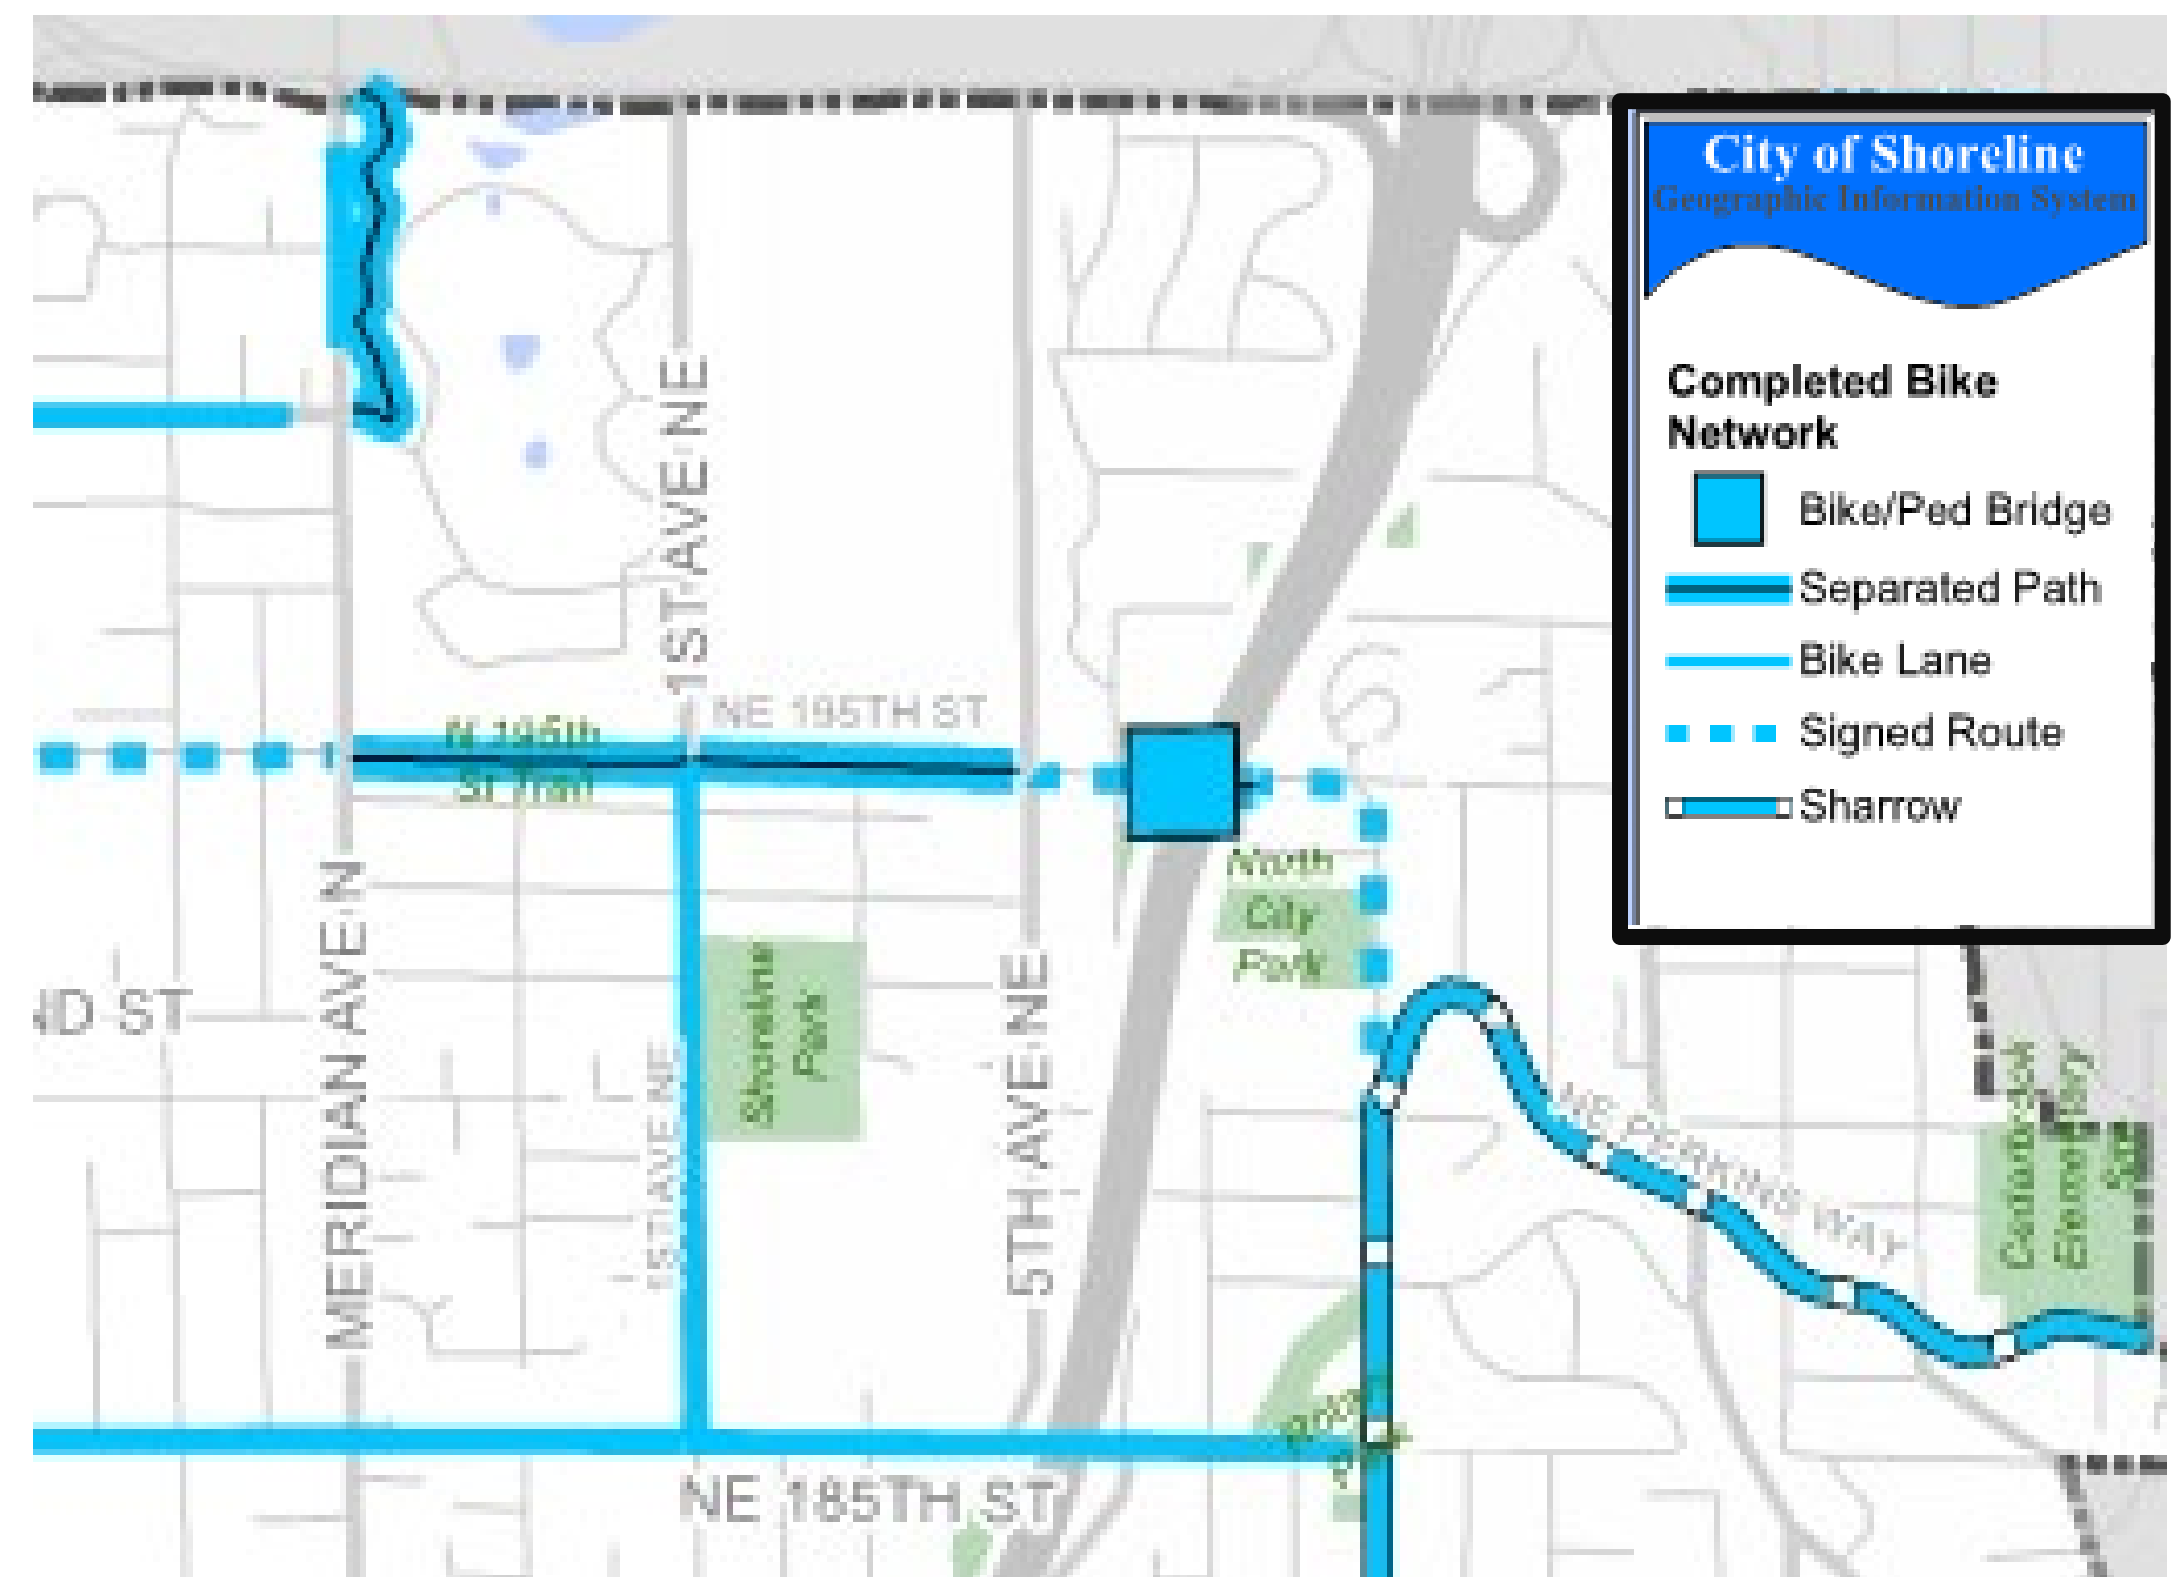

NE 195th St

Pedestrian Overpass

WILL BE CLOSED

**Intermittent Bridge Closures
Should Be Expected During the
Months of August and September
as follows:**

Use Alternative Route

shorelinewa.gov/195sharedusepath