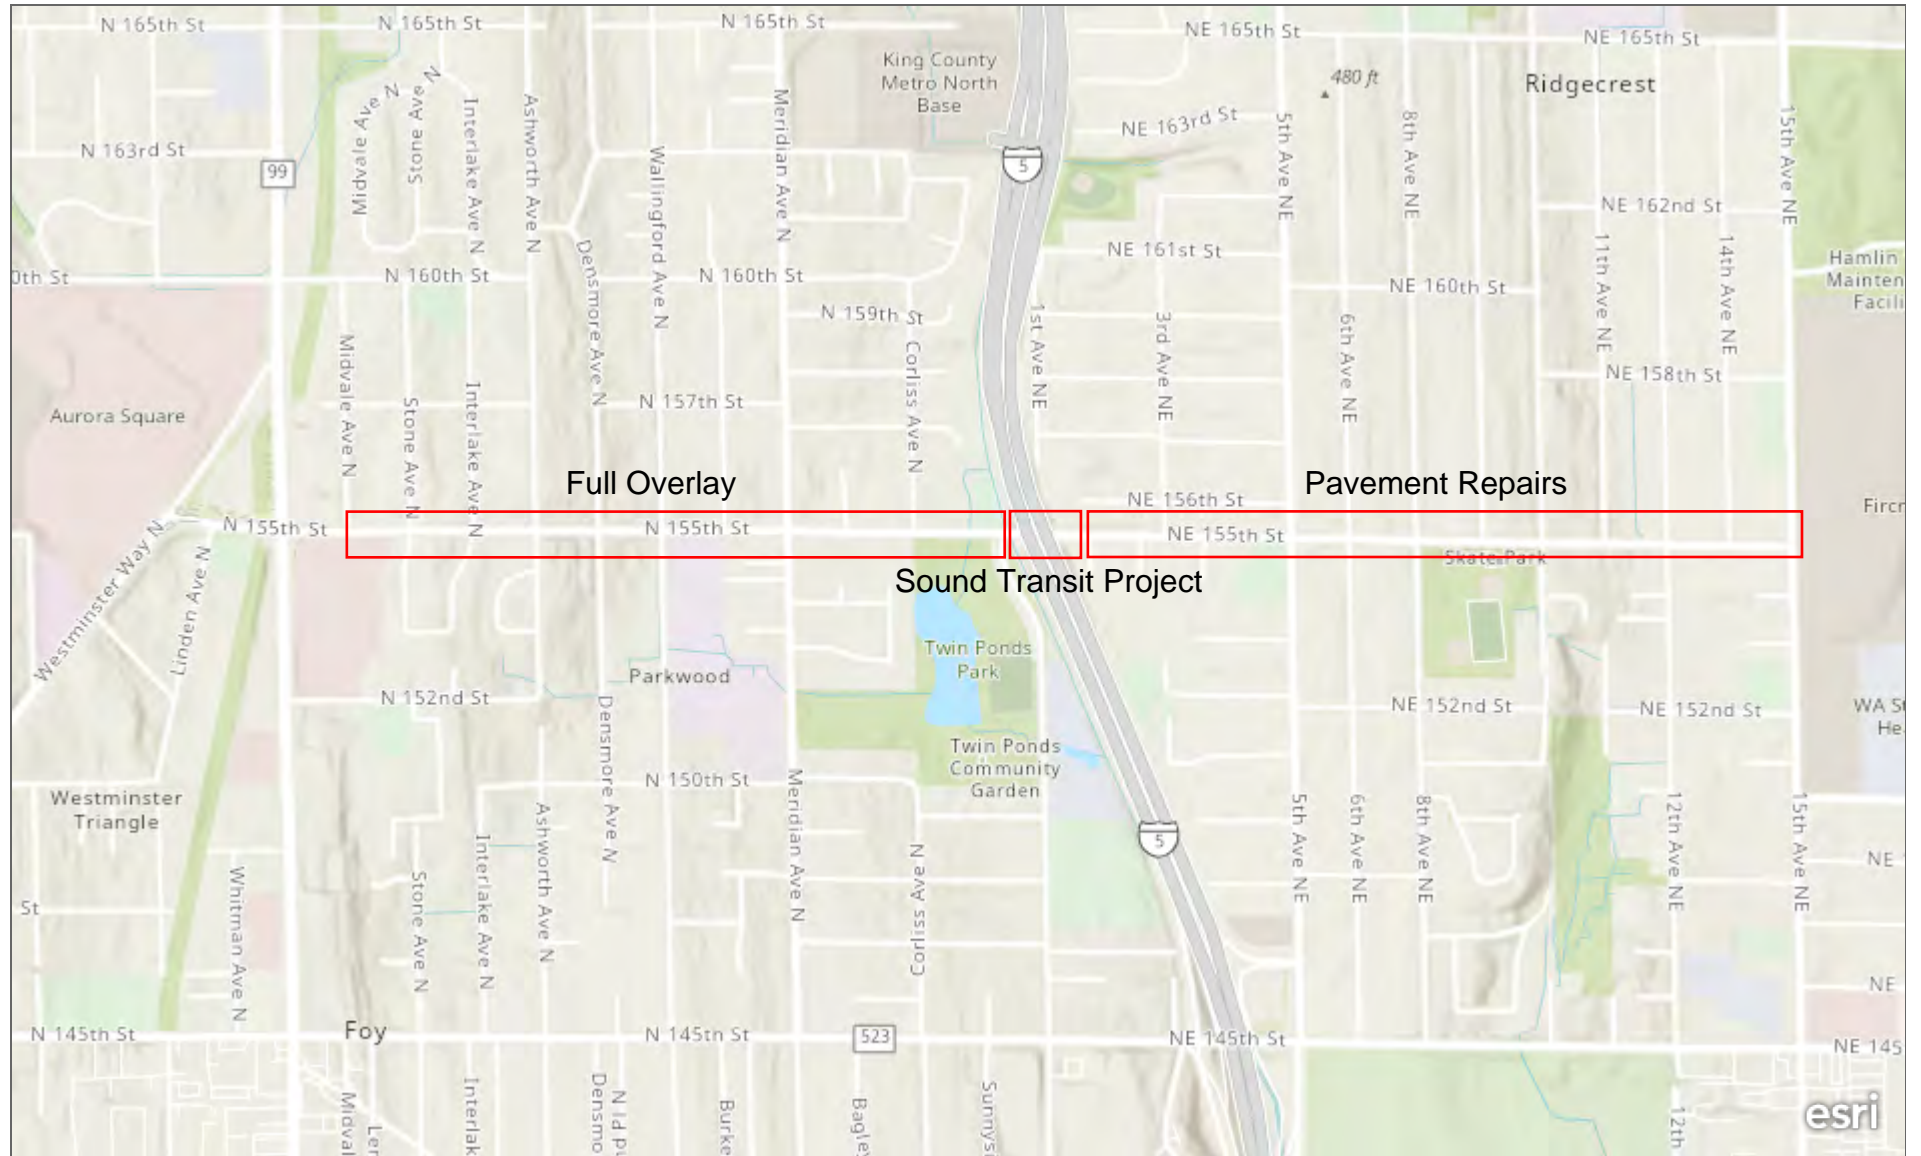

N/NE 155th Street Pavement Preservation Project Map

8/3/2021

0.2mi