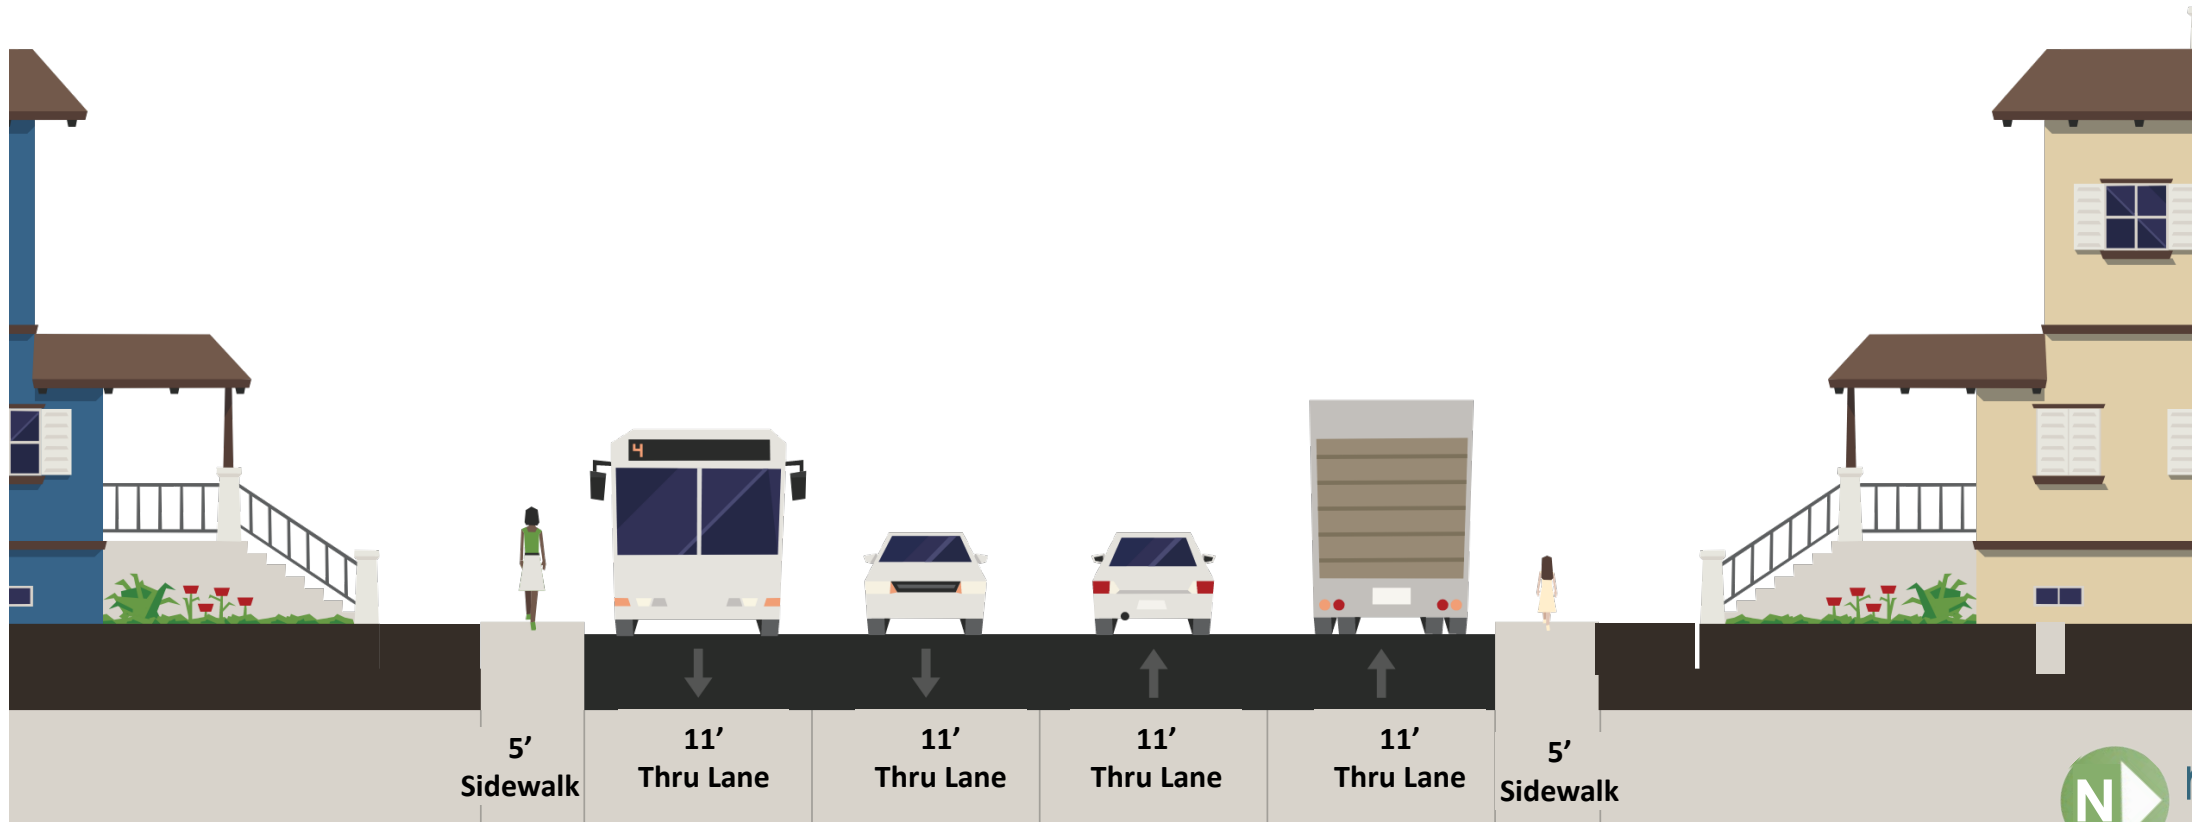

145th Street Near Whitman Avenue

looking west

SEATTLE

SHORELINE

145th Street Existing – Aurora Ave to I-5 looking west

SEATTLE

SHORELINE