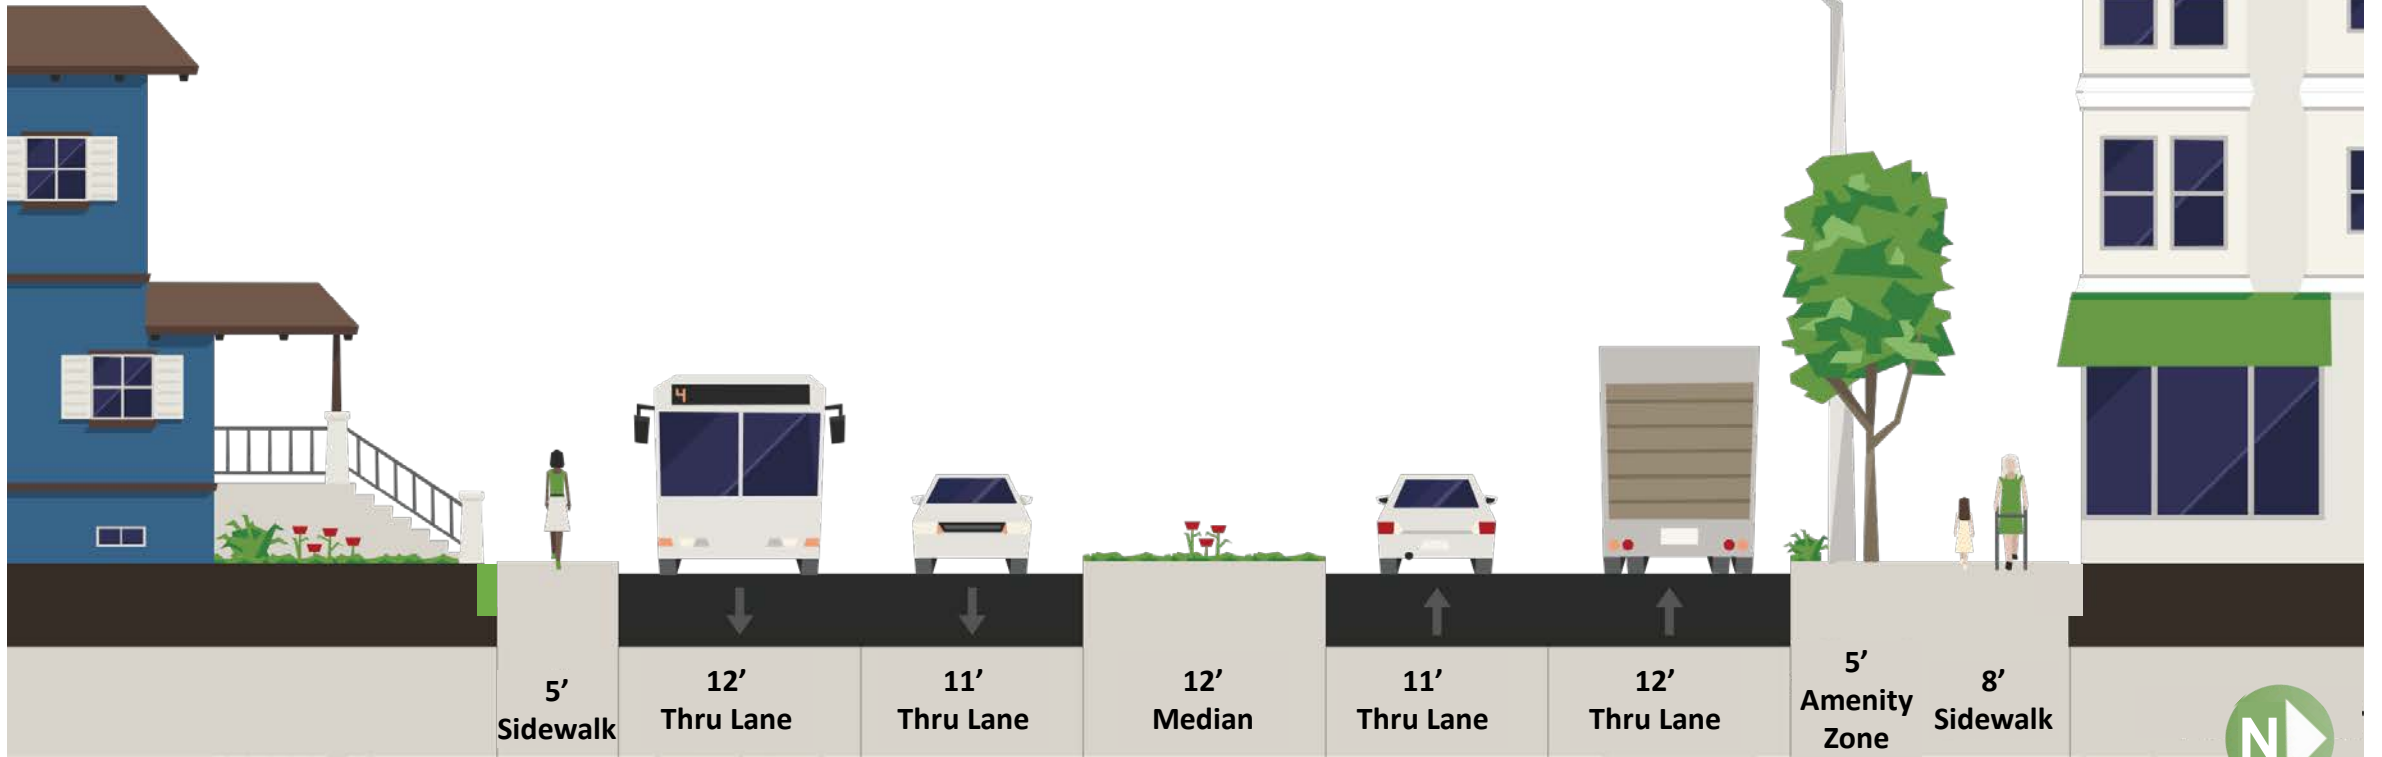

145th Street Near First Avenue looking west

SEATTLE

SHORELINE

145th Street
Near Sunnyside Avenue
looking west

145th Street Near Corliss Avenue

looking west

SEATTLE

SHORELINE

145th Street Near Meridian Avenue

looking west

SEATTLE

SHORELINE

145th Street Near Ashworth Avenue looking west

SEATTLE

SHORELINE

145th Street
Near Stone Avenue
looking east

145th Street Near Whitman Avenue

looking west

SEATTLE

SHORELINE

145th Street Existing – Aurora Ave to I-5 looking west

SEATTLE

SHORELINE