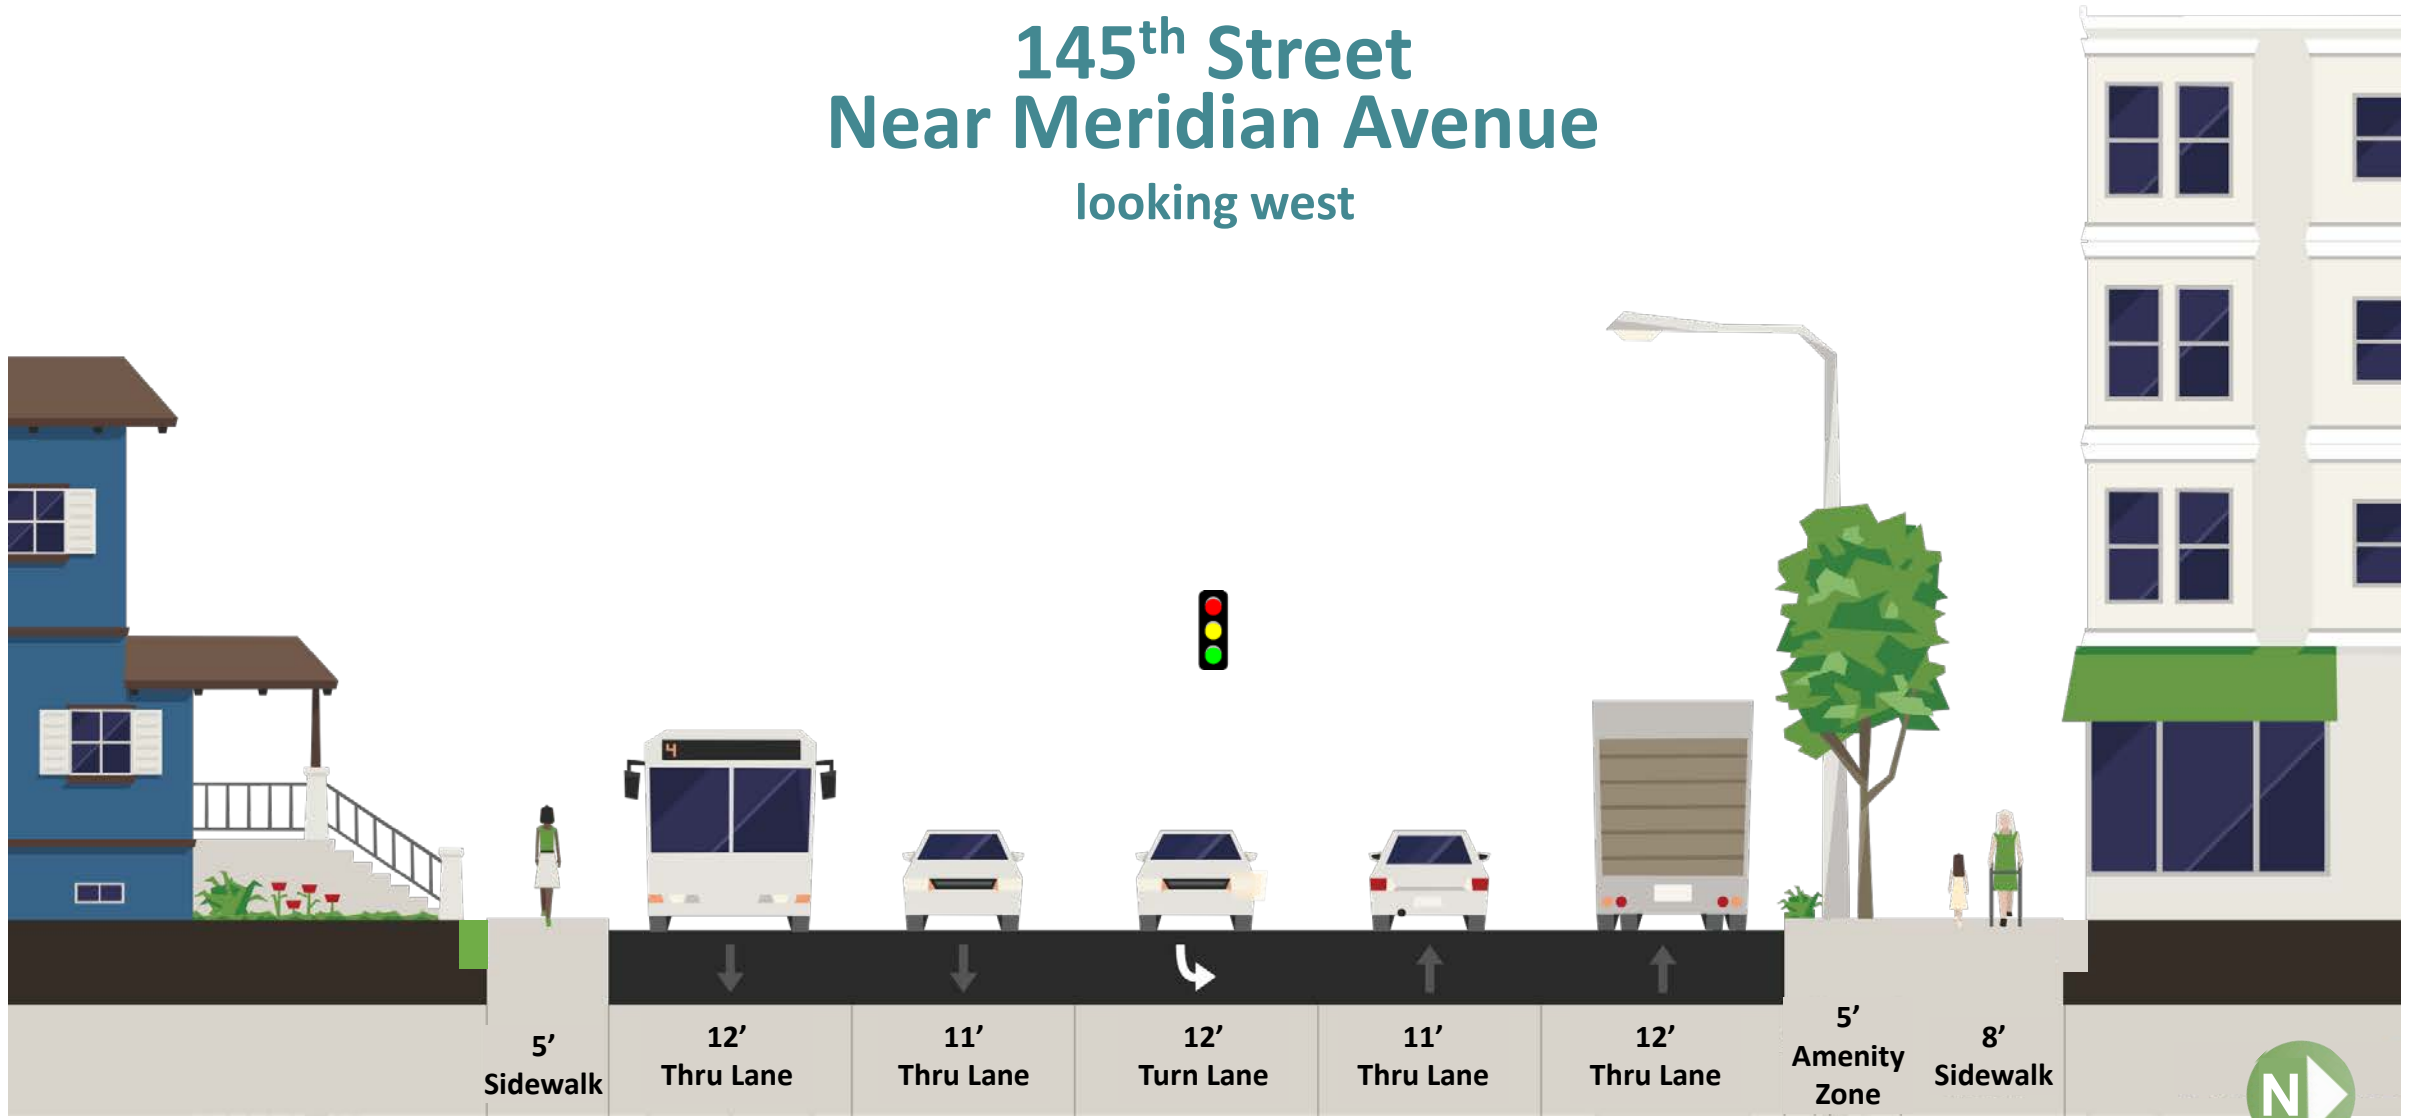

145th Street Near First Avenue looking west

SEATTLE

SHORELINE

145th Street
Near Sunnyside Avenue
looking west

145th Street Near Corliss Avenue

looking west

SEATTLE

SHORELINE

145th Street Near Meridian Avenue

looking west

SEATTLE

SHORELINE

145th Street Near Ashworth Avenue looking west

SEATTLE

SHORELINE

145th Street
Near Stone Avenue
looking east

145th Street Near Whitman Avenue

looking west

SEATTLE

SHORELINE

145th Street Existing – Aurora Ave to I-5 looking west

SEATTLE

SHORELINE