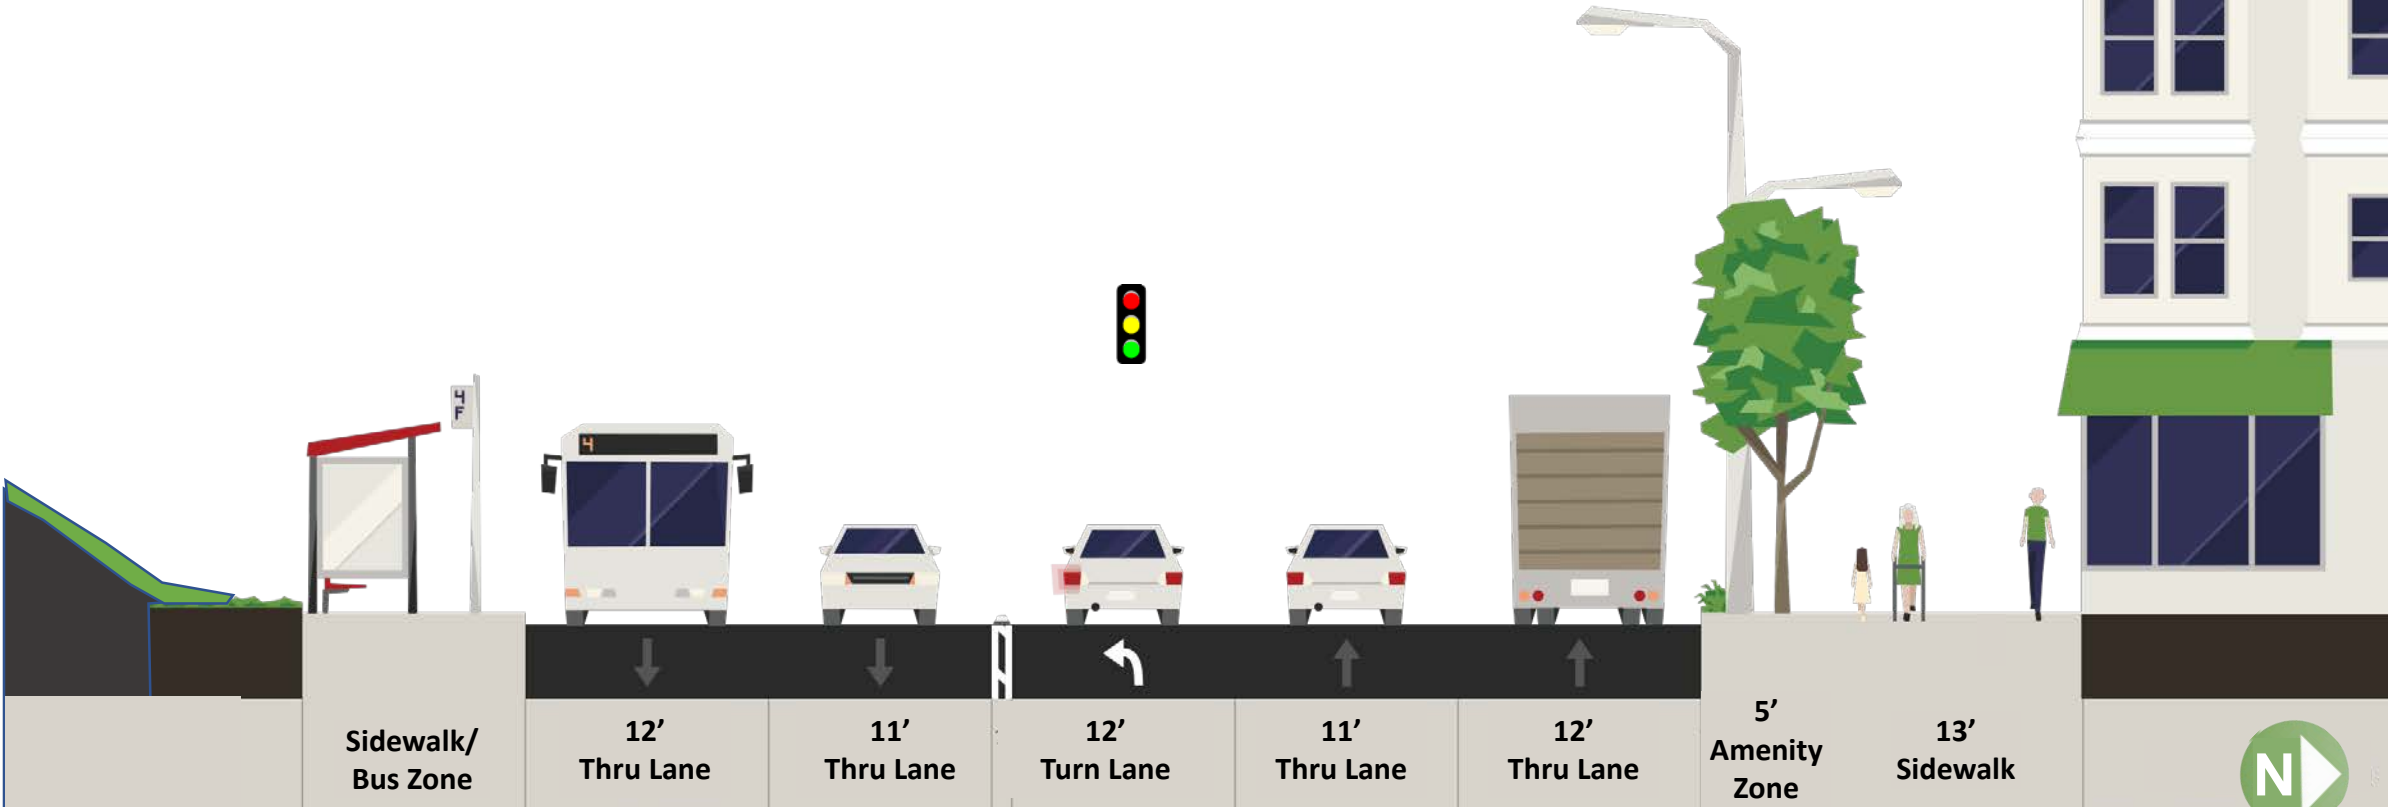

145th Street Near First Avenue looking west

SEATTLE

SHORELINE

145th Street
Near Sunnyside Avenue
looking west

145th Street Near Corliss Avenue

looking west

SEATTLE

SHORELINE

145th Street Near Meridian Avenue

looking west

SEATTLE

SHORELINE

145th Street Near Ashworth Avenue looking west

SEATTLE

SHORELINE

145th Street
Near Stone Avenue
looking east

145th Street Near Whitman Avenue

looking west

SEATTLE

SHORELINE

145th Street Existing – Aurora Ave to I-5 looking west

SEATTLE

SHORELINE