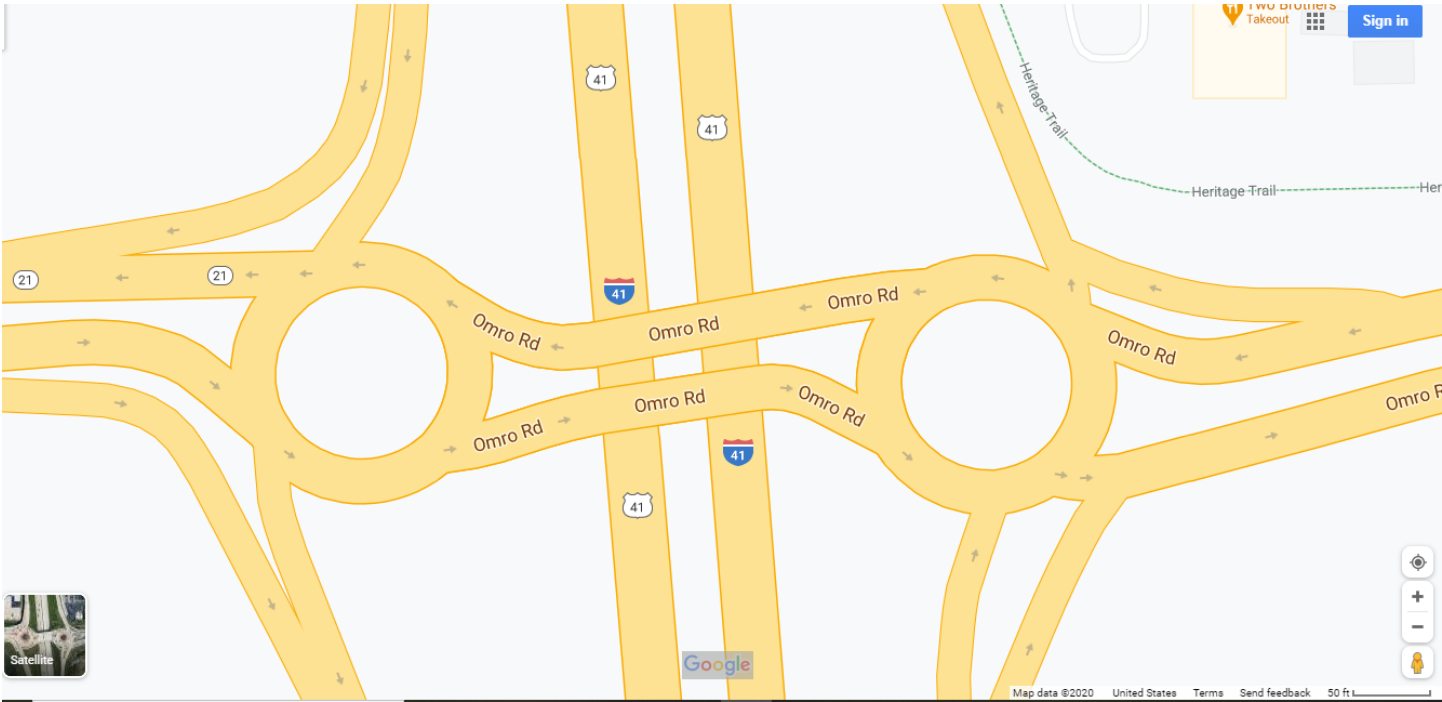

Roundabouts in other cities

Example roundabouts in nearby cities.

Five Corners Roundabout in Edmonds looking northwest
Source: MyEdmondsNews

Five Corners Roundabout in Edmonds
Source: Google Earth

Above: SR-20 east of Anacortes, WA. Entering roundabout eastbound on SR-20.
Below: Roundabout on Whidbey Island, WA
Source: Google Maps, Maxar Technologies, U.S. Geological Survey

Ash Way Roundabout in Lynnwood looking north
Source: Google Earth

Ash Way Roundabout in Lynnwood
Source: Google Earth

Dual roundabouts at highway interchanges

As noted below, images on these pages are courtesy of Google Maps, Maxar Technologies, IndianaMap Framework Data, and USDA Farm Service Agency.

Green Bay, WI

Oshkosh, WI

Union Gap, WA

Carmel, IN