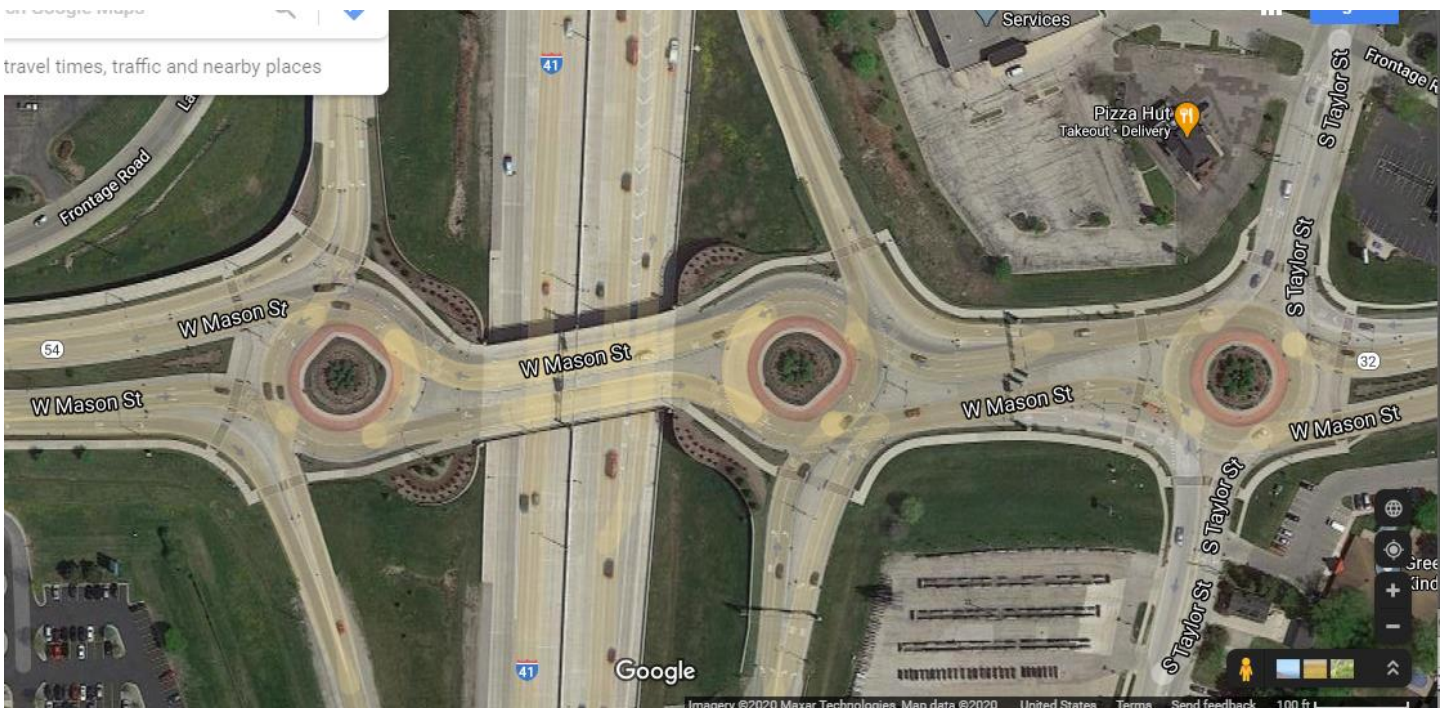

Roundabouts in other cities

Example roundabouts in nearby cities.

Five Corners Roundabout in Edmonds looking northwest
Source: MyEdmondsNews

Five Corners Roundabout in Edmonds
Source: Google Earth

Above: SR-20 east of Anacortes, WA. Entering roundabout eastbound on SR-20.
Below: Roundabout on Whidbey Island, WA
Source: Google Maps, Maxar Technologies, U.S. Geological Survey

Ash Way Roundabout in Lynnwood looking north
Source: Google Earth

Ash Way Roundabout in Lynnwood
Source: Google Earth

Dual roundabouts at highway interchanges

As noted below, images on these pages are courtesy of Google Maps, Maxar Technologies, IndianaMap Framework Data, and USDA Farm Service Agency.

Green Bay, WI

Oshkosh, WI

Union Gap, WA

Carmel, IN