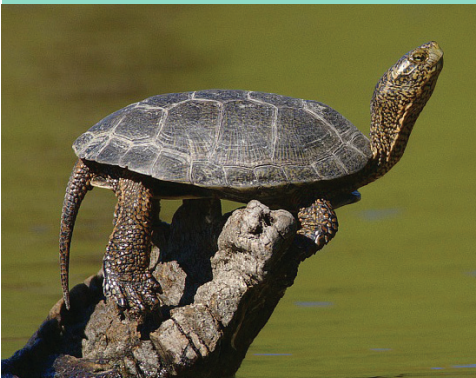

SHORELINE WILD BINGO

DRAGONFLY

GREAT BLUE HERON

WATER LILY

WESTERN POND TURTLE

CATTAILS

**RED WINGED
BLACKBIRD**

MALLARD DUCKS

BANANA SLUG

PACIFIC TREE FROG

POND AND LAKE FUN!

See if you can find all the items in a row, column, or corner to corner.

Shoreline wildlife can be found in your yard, your neighborhood, and our parks!

Remember to be safe when you're out and about: Stay six feet apart from others, wash your hands frequently, and don't touch your face.