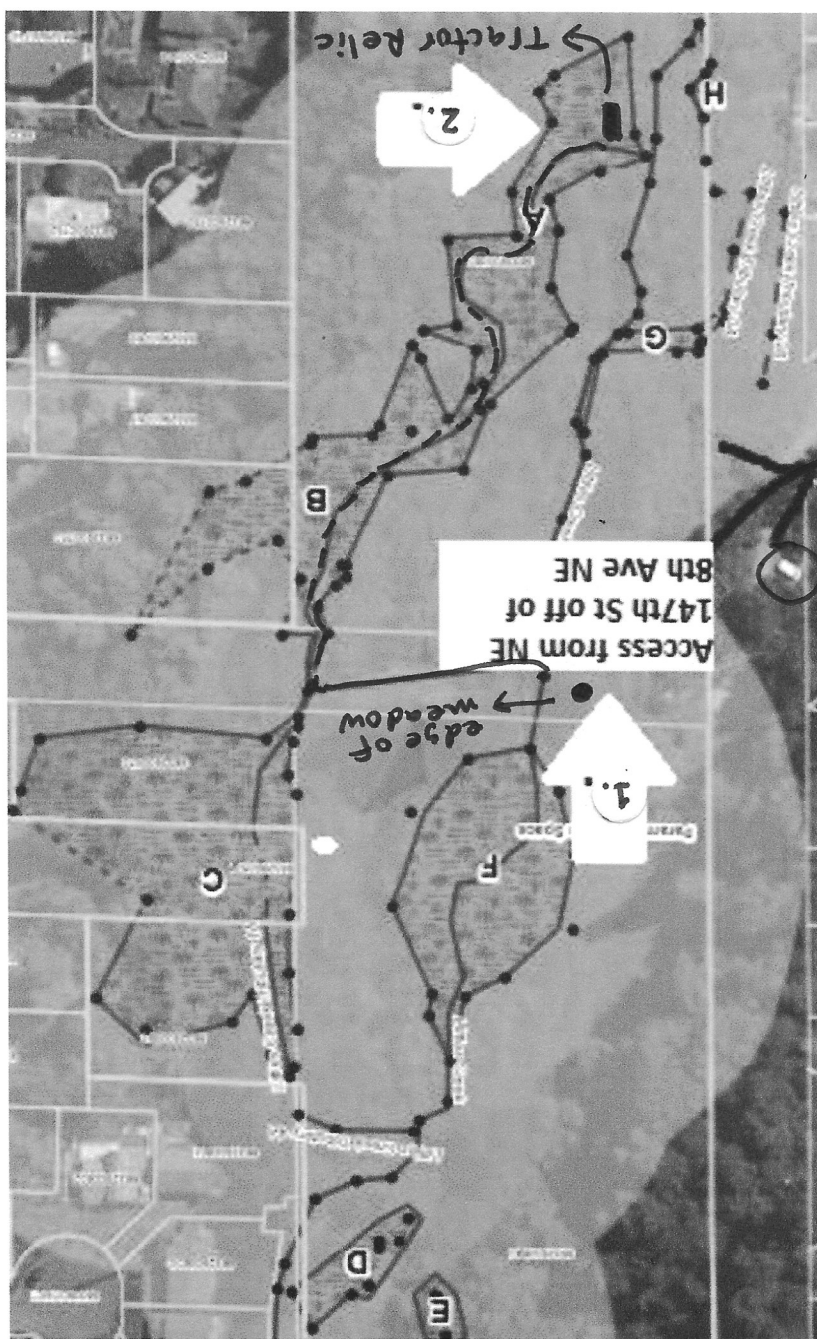

Paramount Open Space, 946 NE 147th St, Shoreline, WA 98155

145m  
↑  
8m  
to  
8th  
Ave  
NE  
PARK

↓