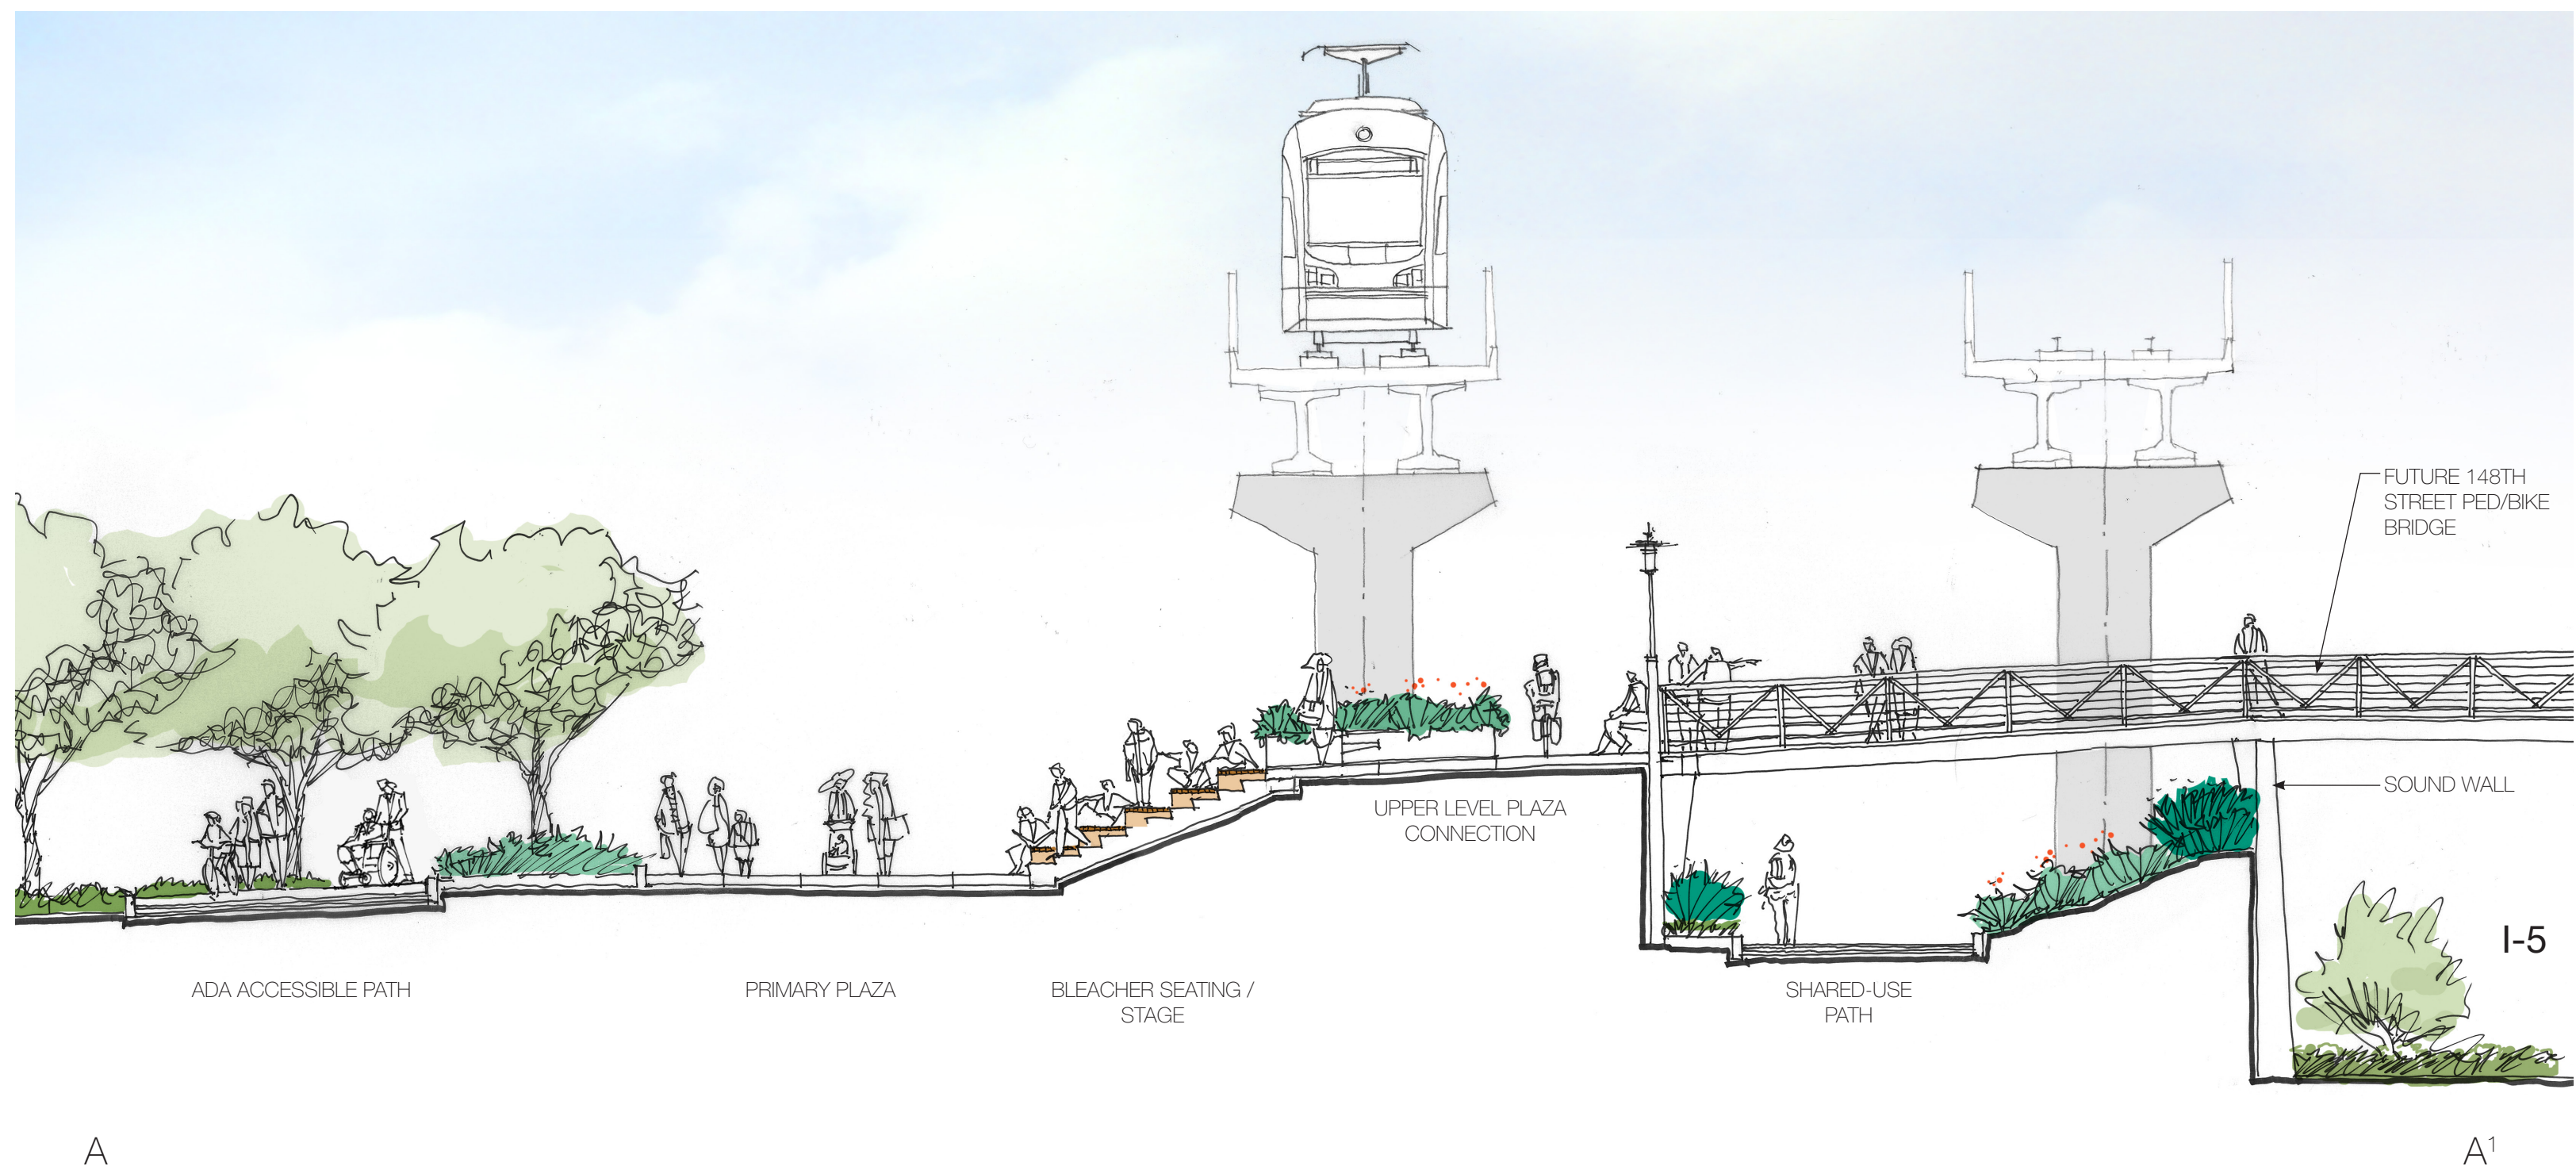

3RD AVE NE WOONERF CONCEPT -  
SECTION A - A<sup>1</sup> LOOKING SOUTH

SCALE 1" = 10'-0"  
0 10 20