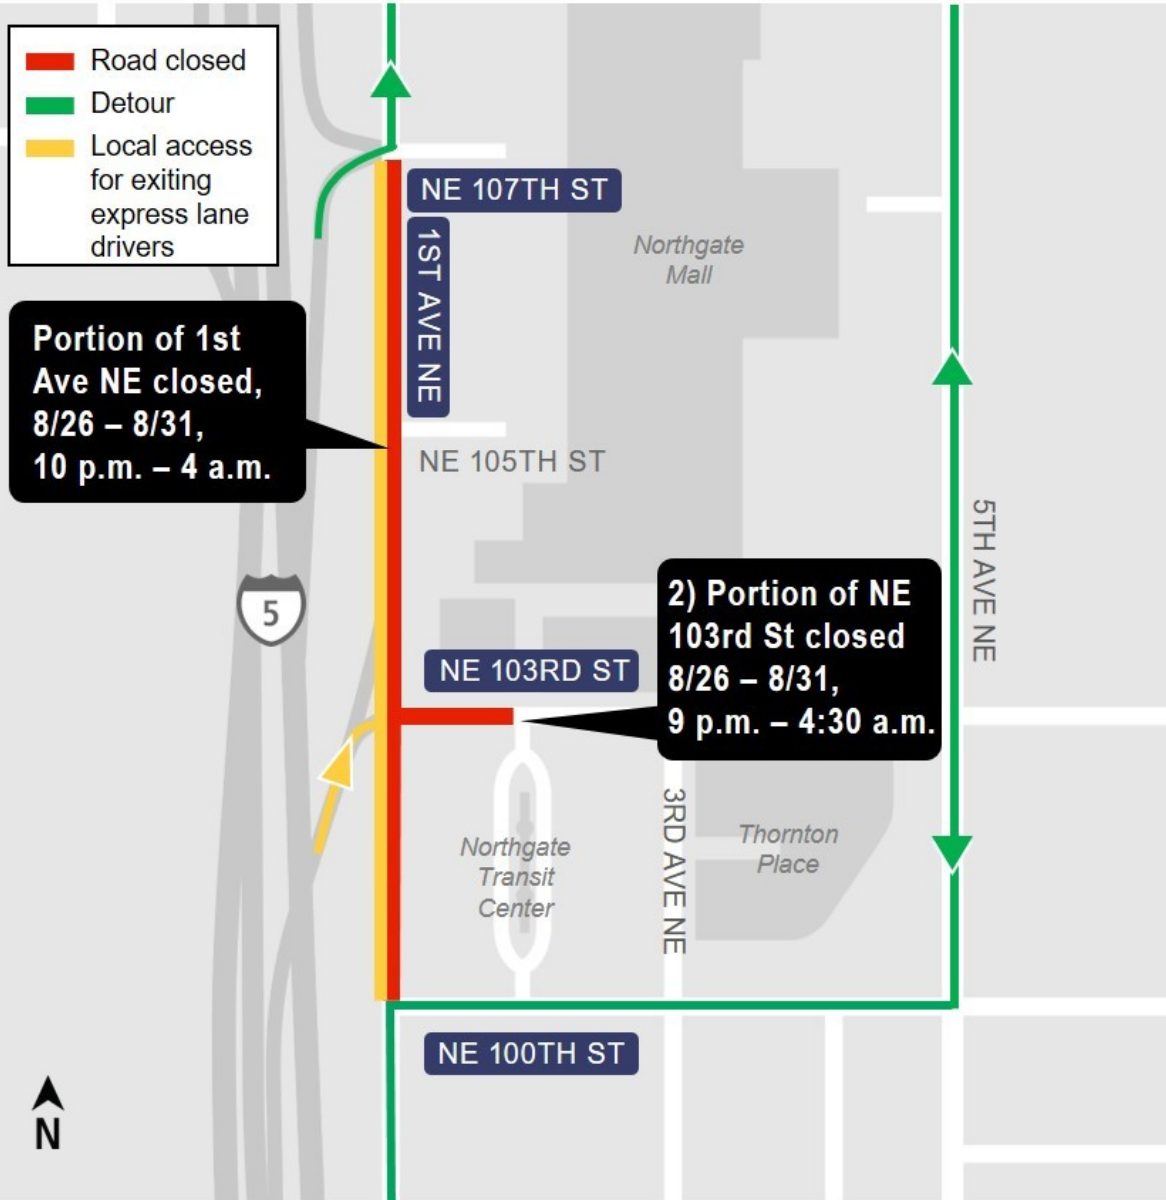

Outreach Specialist: Alexis Lair, northlink@soundtransit.org or 206-398-5300

After-hours construction hotline: 888-298-2395

[More details](#)

Stay ahead of construction

Your safety is our priority. Learn how to [stay safe](#) around our construction sites.

Watch for future alerts and project updates. Forward this to your friends, family, neighbors, and people in your community! Encourage them to [subscribe](#).