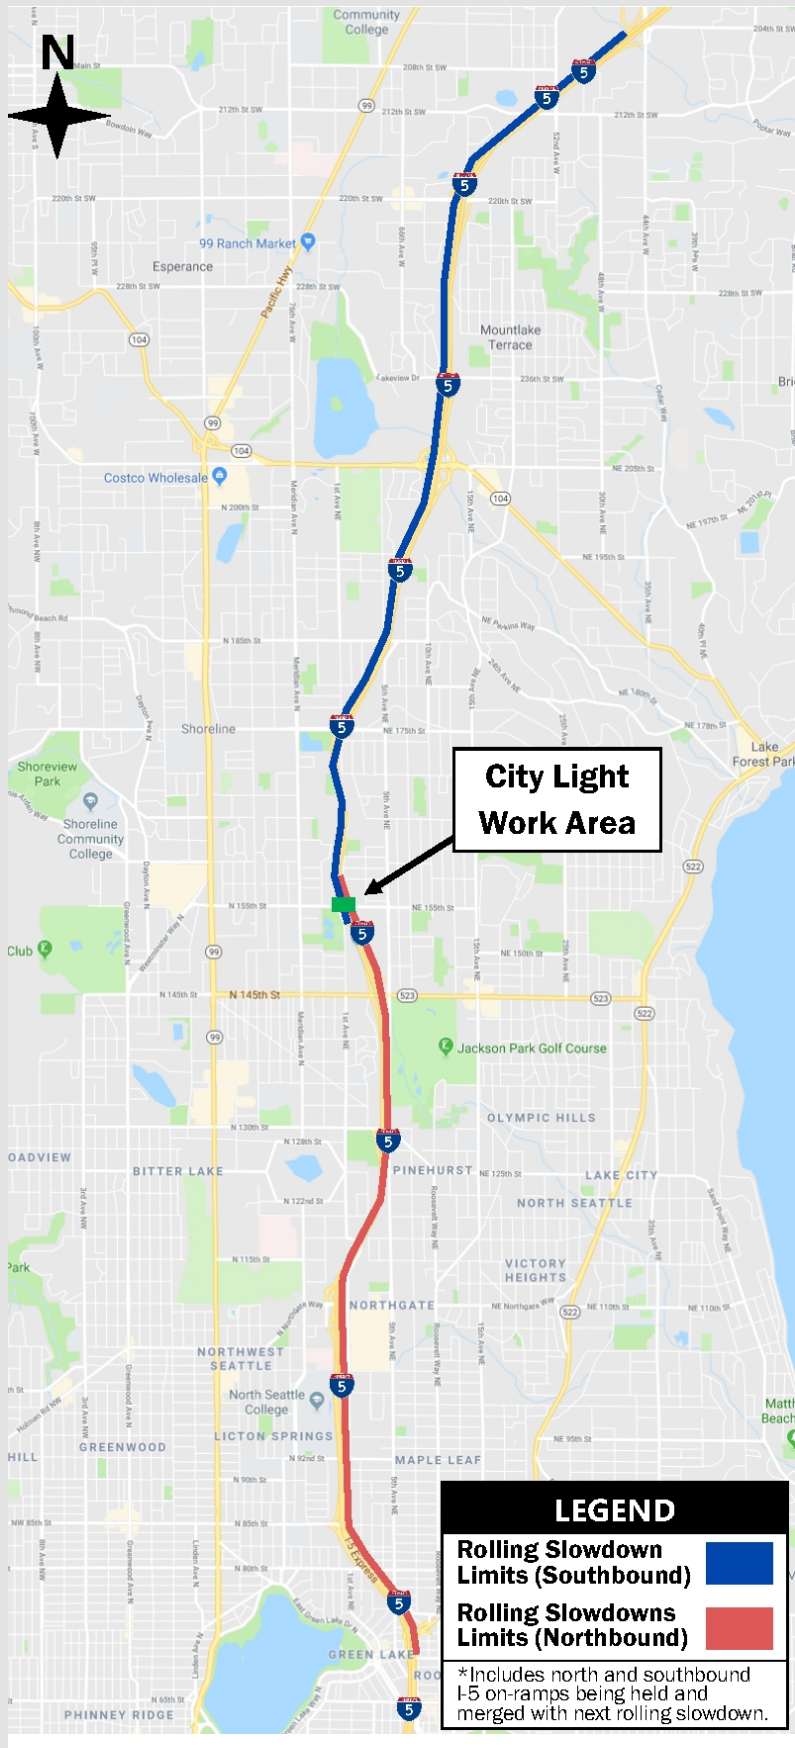

Construction alert

Rolling slowdowns planned of I-5 in both directions Tuesday night

Overnight drivers should be aware of upcoming rolling slowdowns on Interstate 5 in Shoreline. In support of the Lynnwood Link Extension, Seattle City Light crews will relocate existing overhead power lines on I-5 near Northeast 155th Street beginning Tuesday night, July 30.

To complete this work safely, crews must intermittently conduct rolling slowdowns of traffic in both directions of I-5 to ensure safe work operations and passage for motorists. Crews will intercept and escort traffic at slow speeds for up to 15 minutes between 44th Avenue West, Lynnwood, and Northeast 70th Street, Seattle. Traffic will return to normal speeds once past the work area. Please see map for additional details.

What

Relocation of existing overhead power lines on I-5.

When

11:59 p.m. Tuesday, July 30 - 4 a.m. Wednesday, July 31.

Where

Work area: I-5 northbound and southbound near Northeast 155th Street in Shoreline.

Contact us

Outreach Specialist: lynnwoodlink@soundtransit.org or 206-398-5300

After-hours construction hotline: 888-298-2395

[More details](#)

Map showing rolling slowdown limits for City Light work on I-5 in Seattle. The work area is highlighted in green and indicated by a callout box. The map includes labels for various neighborhoods and landmarks such as Shoreline, North Seattle, and Green Lake. Major roads like I-5, SR 99, SR 104, and SR 520 are also shown.