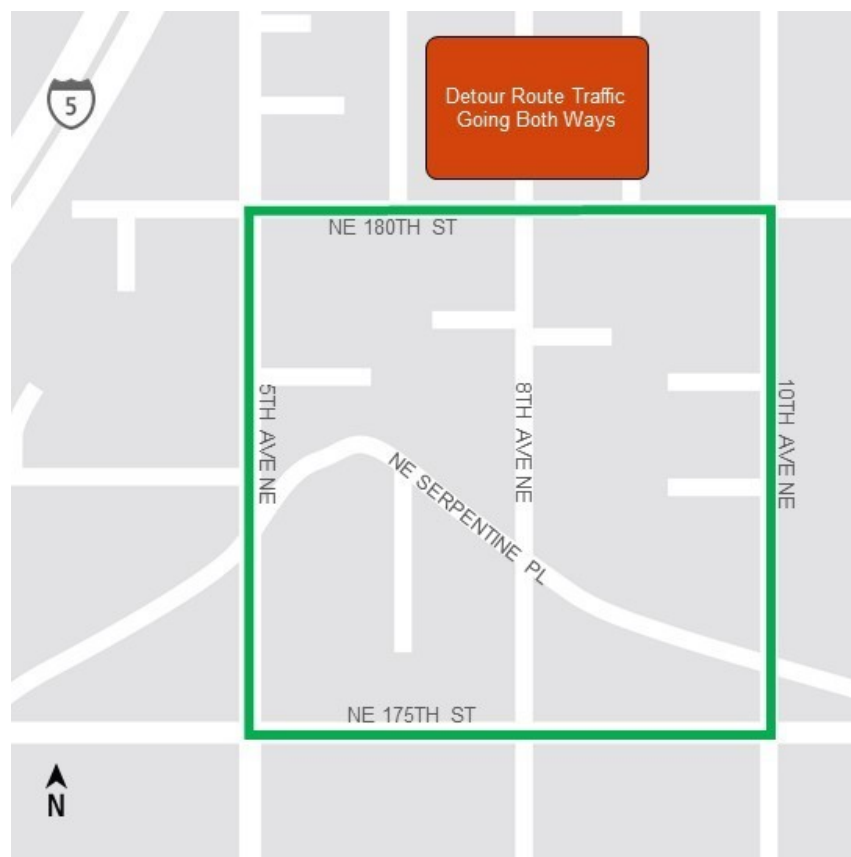

Lynnwood Link Extension

Opening 2024

Construction alert

Steel pole foundation work on 5th Avenue Northeast

Starting as early as July 15th, Sound Transit will close **5th Avenue Northeast** to a full lane closure from **Northeast 180th Street to Northeast 185th Street** as part of the Lynnwood Link Extension early work construction. Seattle City Light will be setting the transmission line steel poles. There will be flaggers on site of the construction work zone to keep traffic moving for local access only.

What

- Two steel poles will be delivered and installed at construction work area.
- King County Metro will provide alerts and updates on affected bus routes at www.kingcounty.gov.

When

- As early as July 15th, street will remain closed for up to five days.
- Work hours are from 7 a.m. to 5 p.m. Monday to Friday.

Where

- Northeast 180th Street and 5th Avenue Northeast to Northeast 185th Street and 5th Avenue Northeast (see map).
- Local access only from Northeast 180th Street to Northeast 183rd Court.
- Detour routes will be in place to drive around work area (see map)