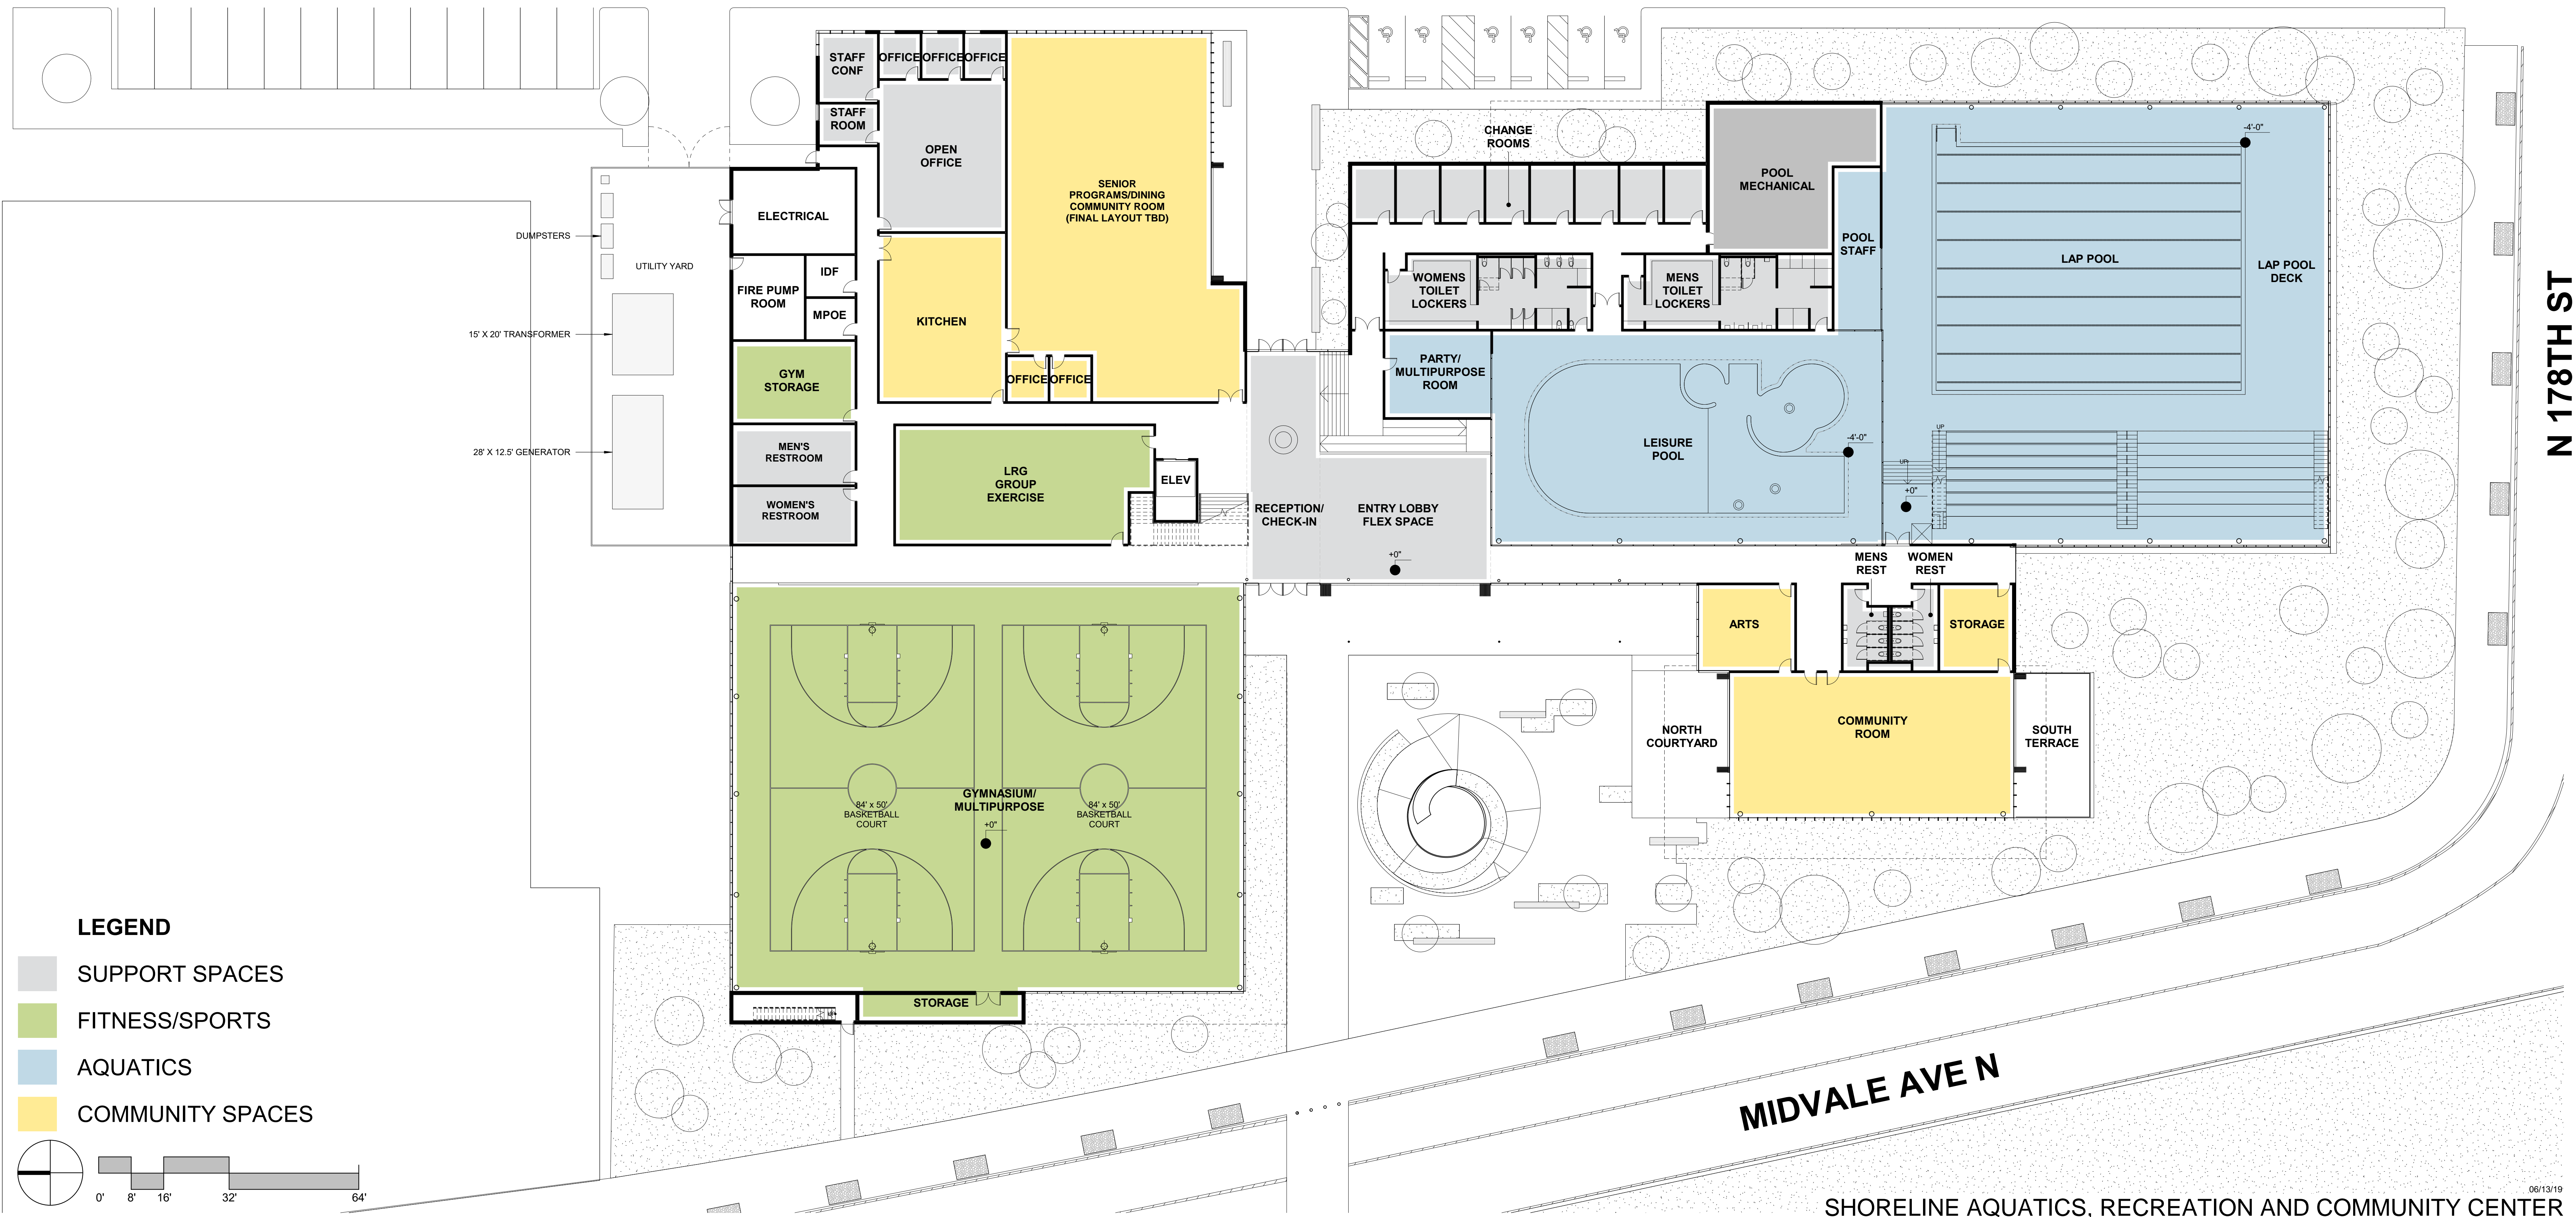

178 PARKING SPACES

LEGEND

- SUPPORT SPACES
- FITNESS/SPORTS
- AQUATICS
- COMMUNITY SPACES

MIDVALE AVE N

N 178TH ST

SHORELINE AQUATICS, RECREATION AND COMMUNITY CENTER

LEGEND

- SUPPORT SPACES
- FITNESS/SPORTS
- AQUATICS
- COMMUNITY SPACES