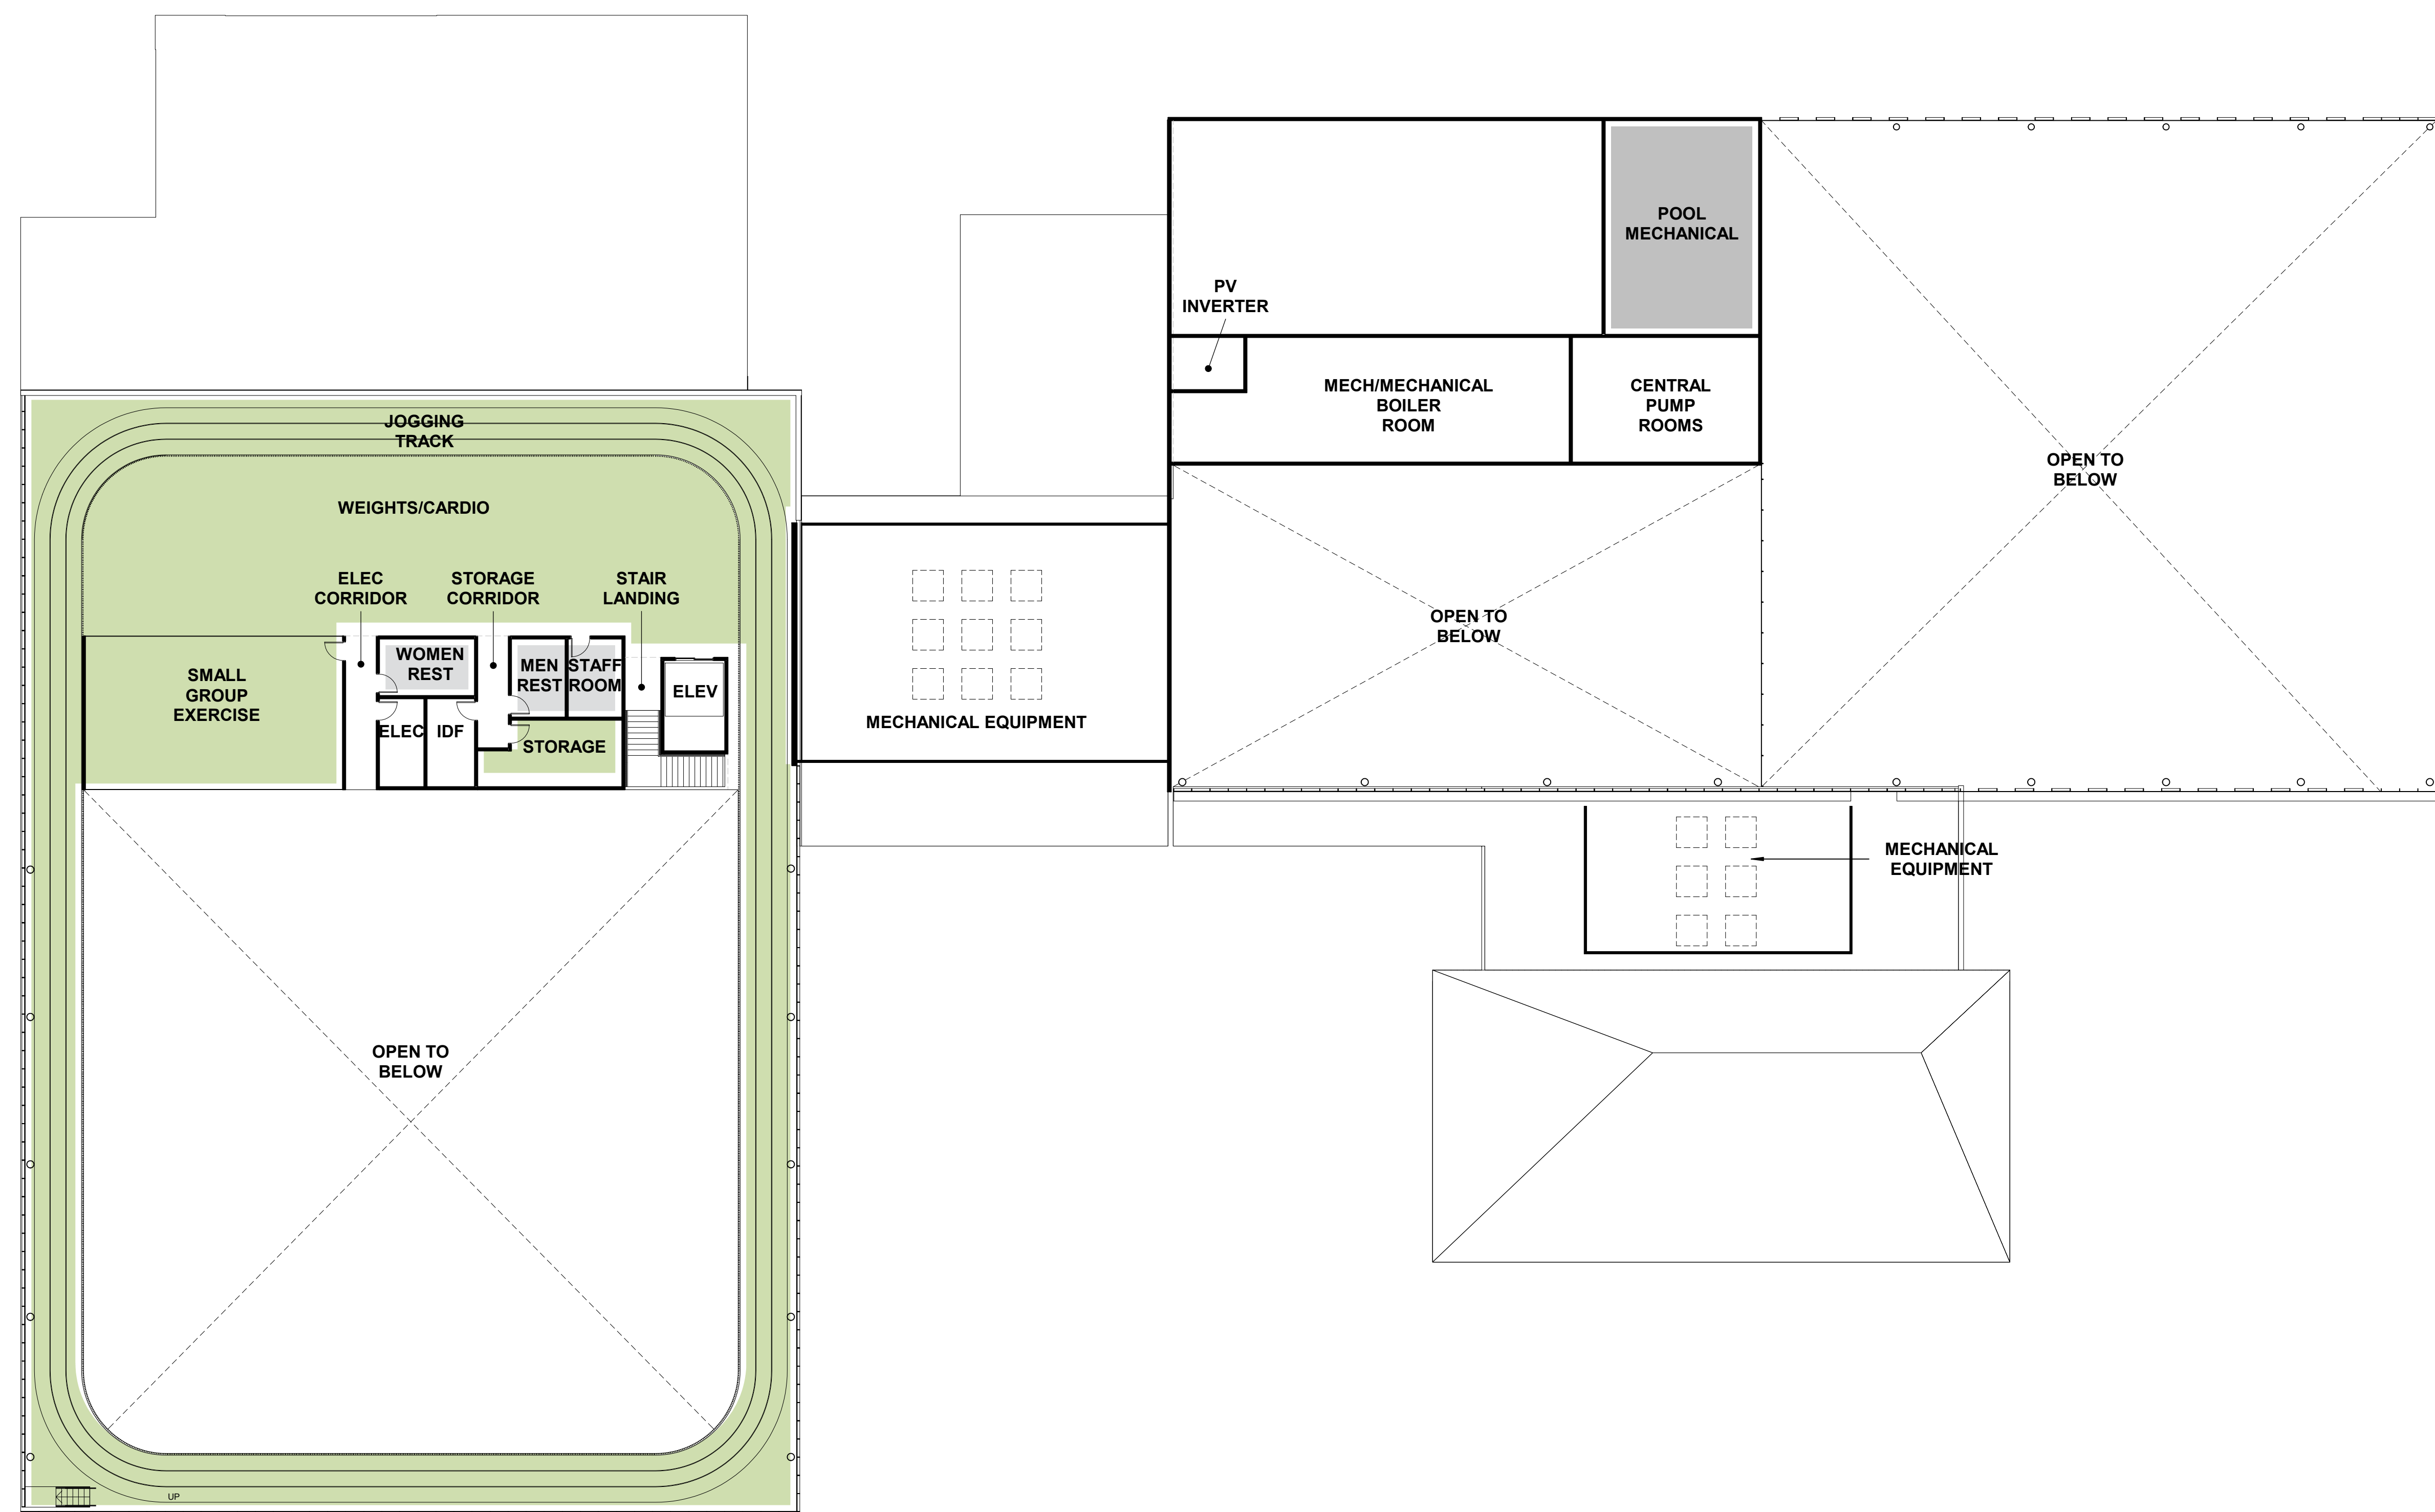

178 PARKING SPACES

LEGEND

- SUPPORT SPACES
- FITNESS/SPORTS
- AQUATICS
- COMMUNITY SPACES

MIDVALE AVE N

N 178TH ST

SHORELINE AQUATICS, RECREATION AND COMMUNITY CENTER

LEGEND

- SUPPORT SPACES
- FITNESS/SPORTS
- AQUATICS
- COMMUNITY SPACES