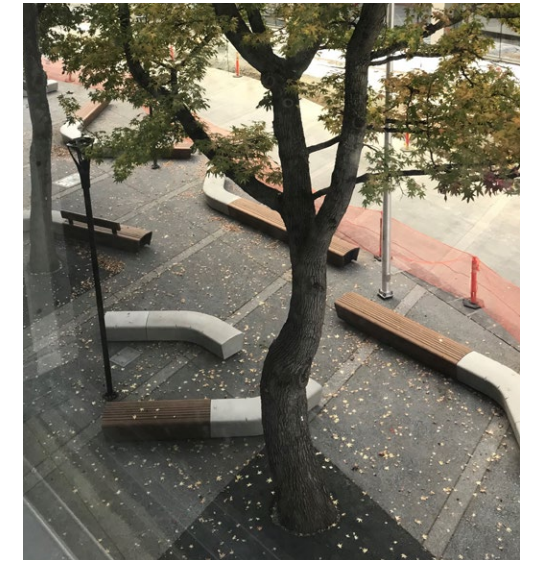

BELL STREET PARK | Seattle, WA

JAMES COURT WOONERF | Seattle, WA

Proposed DA for Shoreline Place - Att. E - Woonerf Photo Montage

Proposed DA for Shoreline Place - Att. E - Woonerf Photo Montage