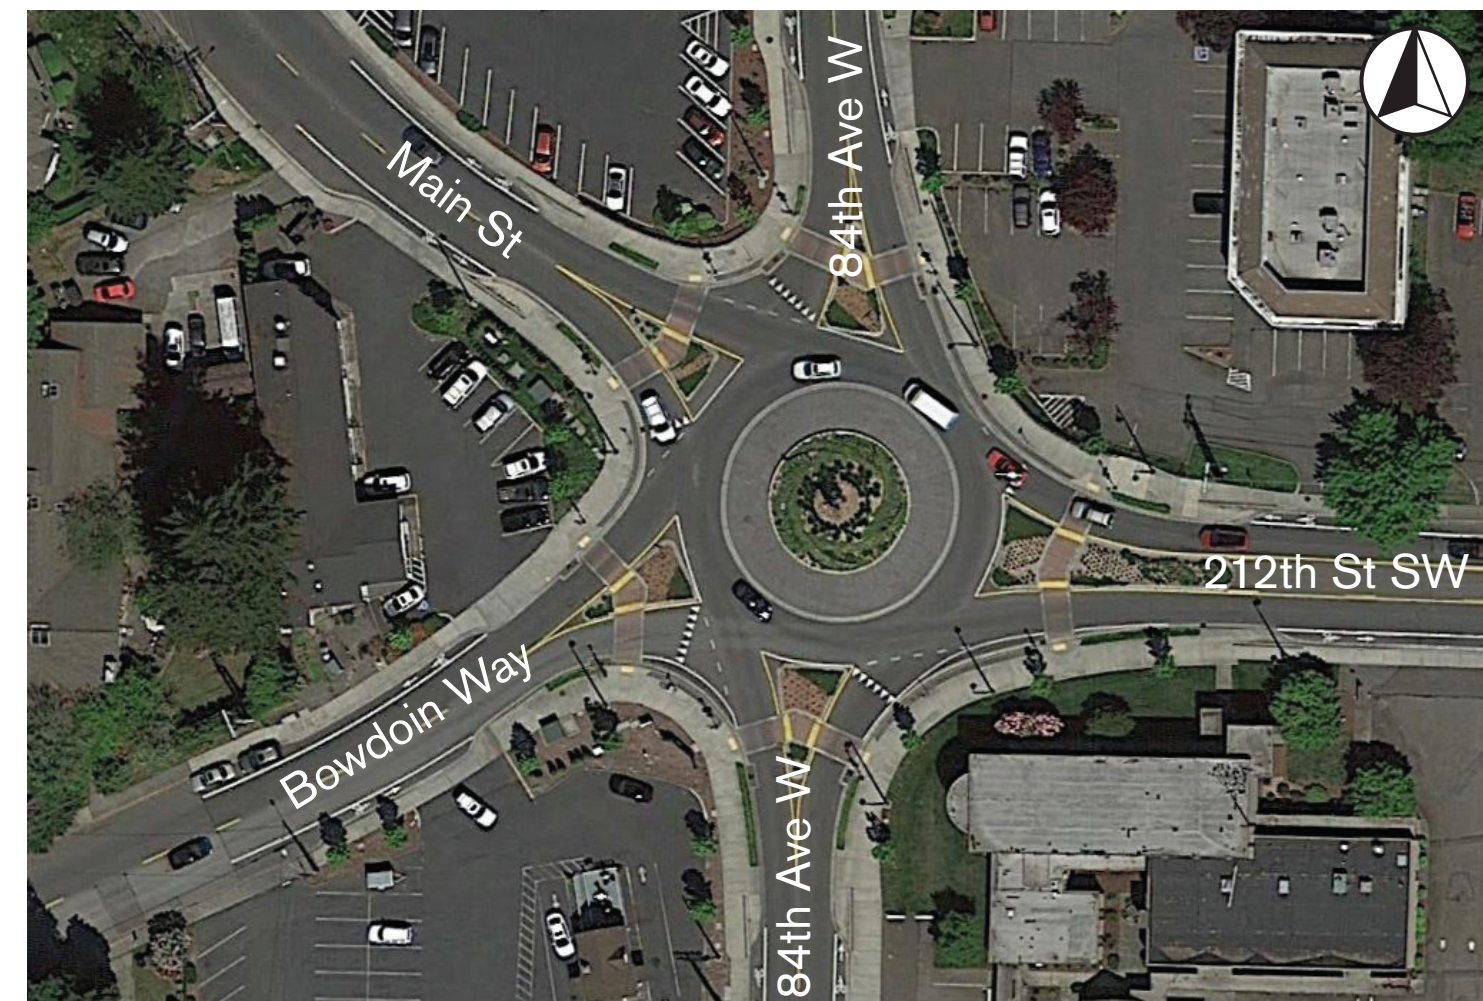

Roundabouts and traffic signals in other cities

Example roundabouts in nearby cities.

Five Corners Roundabout in Edmonds looking northwest
Source: MyEdmondsNews

Five Corners Roundabout in Edmonds
Source: Google Earth

Ash Way Roundabout in Lynnwood looking north
Source: Google Earth

Ash Way Roundabout in Lynnwood
Source: Google Earth

Example offset intersections in Seattle.

3rd Ave NE and NE Northgate Way looking east
Source: Google Maps

3rd Ave NE and NE Northgate Way
Source: Google Earth

NE 50th St at Latona Ave NE and Thackeray PI NE looking east
Source: Google Maps

NE 50th St at Latona Ave NE and Thackeray PI NE
Source: Google Earth