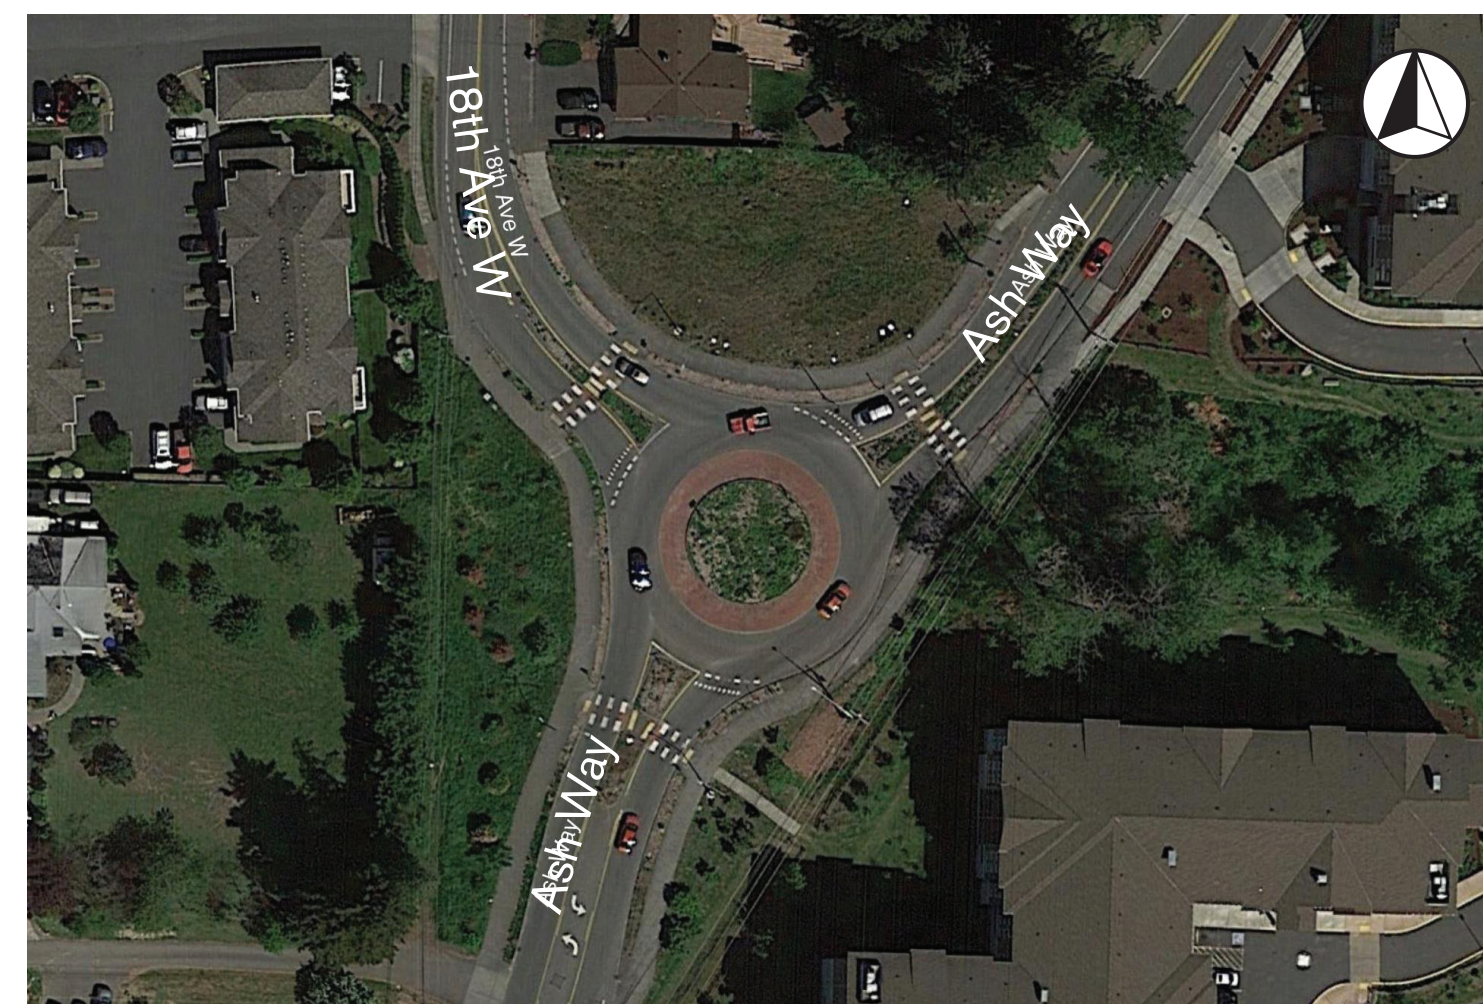

Roundabouts and traffic signals in other cities

Example roundabouts in nearby cities.

Five Corners Roundabout in Edmonds looking northwest
Source: MyEdmondsNews

Five Corners Roundabout in Edmonds
Source: Google Earth

Ash Way Roundabout in Lynnwood looking north
Source: Google Earth

Ash Way Roundabout in Lynnwood
Source: Google Earth

Example offset intersections in Seattle.

3rd Ave NE and NE Northgate Way looking east
Source: Google Maps

3rd Ave NE and NE Northgate Way
Source: Google Earth

NE 50th St at Latona Ave NE and Thackeray PI NE looking east
Source: Google Maps

NE 50th St at Latona Ave NE and Thackeray PI NE
Source: Google Earth