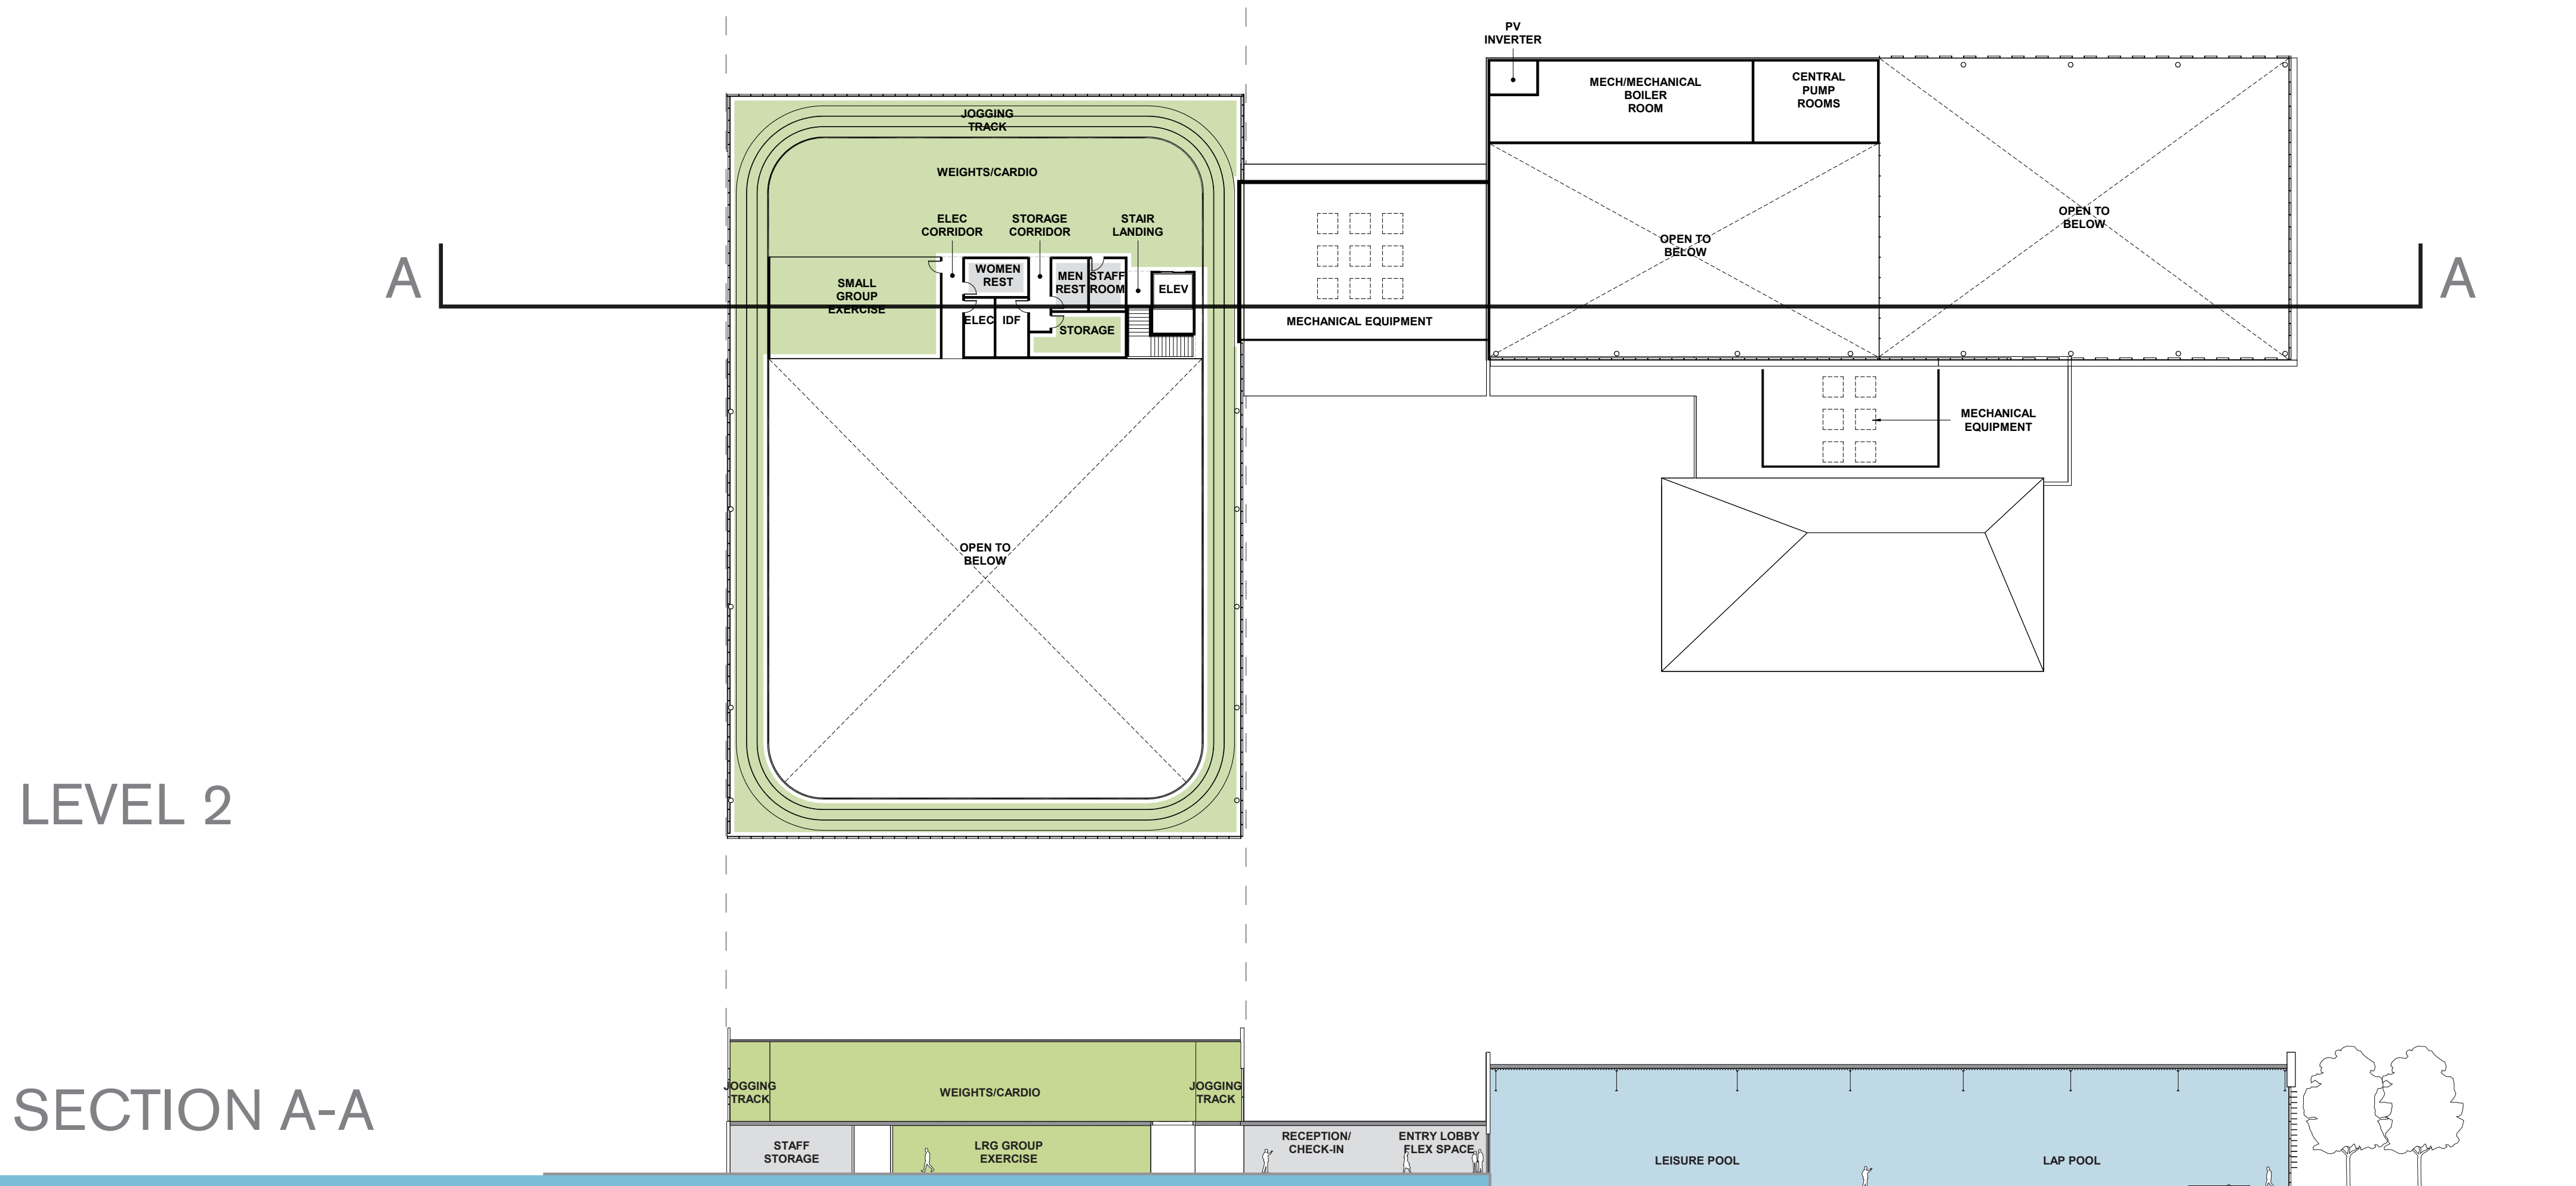

AERIAL VIEW LOOKING NORTHEAST

LOBBY VIEW

JOGGING TRACK VIEW

# COURTYARD SCHEME PLAN & VIEWS

## SHORELINE COMMUNITY AND AQUATICS CENTER

WRNSSTUDIO

PLACE