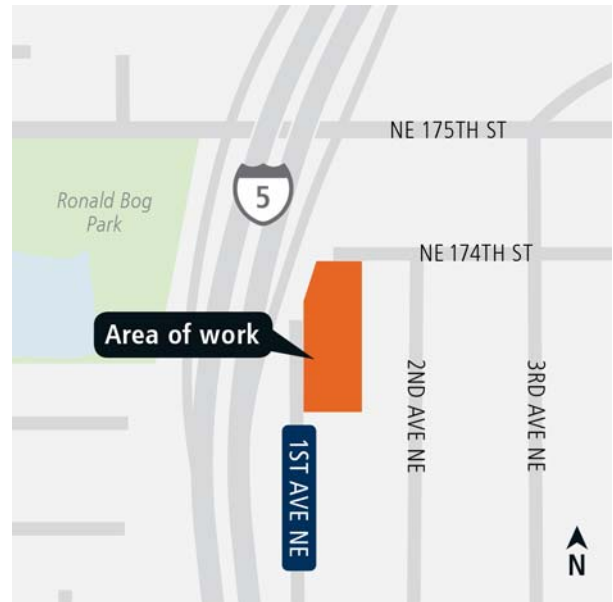

Lynnwood Link Extension

Construction Alert

August 2018

Shoreline early demolition work

Early demolition work for the Lynnwood Link Extension is scheduled to begin in early September on Sound Transit owned residential properties in Shoreline. Six structures are scheduled to be removed on 1st Ave NE, south of NE 174th St. This demolition will last approximately one month.

Demolition work will take place during normal daytime work hours and the crews will make every effort to minimize noise, dust and debris to the extent possible. Street access will be maintained during this time.

As part of Sound Transit's commitment to sustainability, authorized salvage companies will remove materials prior to demolition and the contractor will recycle clean wood, metal, concrete and other usable demolition debris.

This early demolition work is an important step in the Lynnwood Link Extension. It will help clear the path for construction activities slated to begin in mid-2019 and minimize any potential unauthorized activity at these sites.

Contact us

After-hours emergency?

24-hour construction hotline: 1-888-298-2395

Non-emergency questions or issues?

lynnwoodlink@soundtransit.org or 206-398-5300 /
TTY Relay: 711

Information in alternative formats

accessibility@soundtransit.org or 1-800-201-4900 /
TTY Relay: 711

Project information

To learn more about the Lynnwood Link Extension please visit: soundtransit.org/LLE.

Information in other languages

To speak with Sound Transit in another language, call 1-800-823-9230 during regular business hours.

要用中文向 Sound Transit 瞭解有關 Seattle 市中心北區輕鐵的情況，請在正常的工作時間致電 1-800-823-9230。

Seattle 다운타운 북부 경전철에 관해서 Sound Transit과 한국어로 문의하시려면 정상업무 시간 중 1-800-823-9230으로 전화하십시오.

Чтобы поговорить с сотрудником Sound Transit по-русски о легкорельсовых поездах к северу от центра города Seattle, звоните по телефону 1-800-823-9230 в обычные рабочие часы.

Para hablar con Sound Transit en español acerca del riel ligero al norte del centro de Seattle, llame al 1-800-823-9230 durante horas normales de oficina.

Để nói chuyện với Sound Transit bằng tiếng Việt về light rail ở phía Bắc trung tâm thành phố Seattle, xin gọi số điện thoại 1-800-823-9230 trong giờ làm việc thường lệ.