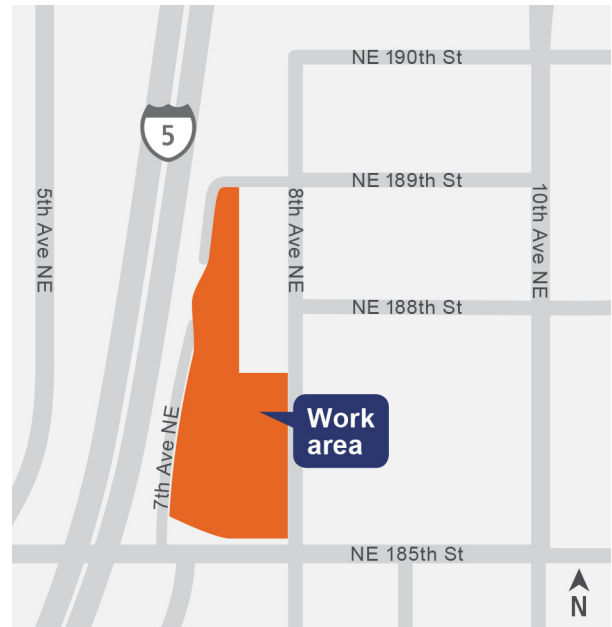

Lynnwood Link Extension

Construction Alert

July 2018

Shoreline early demolition work

Early demolition work for the Lynnwood Link Extension is scheduled to begin in early August on Sound Transit owned residential properties in Shoreline. Nineteen structures are scheduled to be removed between 7th Avenue NE and 8th Avenue NE adjacent to NE 185th Street NE. This demolition will begin in early August and last approximately one month.

Demolition work will take place during normal daytime work hours and the crews will make every effort to minimize noise, dust and debris to the extent possible. Street and local access will be maintained during this time.

As part of Sound Transit's commitment to sustainability, authorized salvage companies have removed materials prior to demolition and the contractor will recycle clean wood, metal, concrete and other usable demolition debris.

This early demolition work is an important step in the Lynnwood Link Extension. It will help clear the path for construction activities slated to begin in mid-2019 and minimize any potential unauthorized activity at these sites.

Contact us

After-hours emergency?

24-hour construction hotline: 1-888-298-2395

Non-emergency questions or issues?

lynnwoodlink@soundtransit.org or 206-398-5300 /
TTY Relay: 711

Information in alternative formats

accessibility@soundtransit.org or 1-800-201-4900 /
TTY Relay: 711

Project information

To learn more about the Lynnwood Link Extension please visit: soundtransit.org/LLE.

Information in other languages

To speak with Sound Transit in another language, call 1-800-823-9230 during regular business hours.

要用中文向 Sound Transit 瞭解有關 Seattle 市中心北區輕鐵的情況，請在正常的工作時間致電 1-800-823-9230。

Seattle 다운타운 북부 경전철에 관해서 Sound Transit과 한국어로 문의하시려면 정상업무 시간 중 1-800-823-9230으로 전화하십시오.

Чтобы поговорить с сотрудником Sound Transit по-русски о легкорельсовых поездах к северу от центра города Seattle, звоните по телефону 1-800-823-9230 в обычные рабочие часы.

Para hablar con Sound Transit en español acerca del riel ligero al norte del centro de Seattle, llame al 1-800-823-9230 durante horas normales de oficina.

Để nói chuyện với Sound Transit bằng tiếng Việt về light rail ở phía Bắc trung tâm thành phố Seattle, xin gọi số điện thoại 1-800-823-9230 trong giờ làm việc thường lệ.