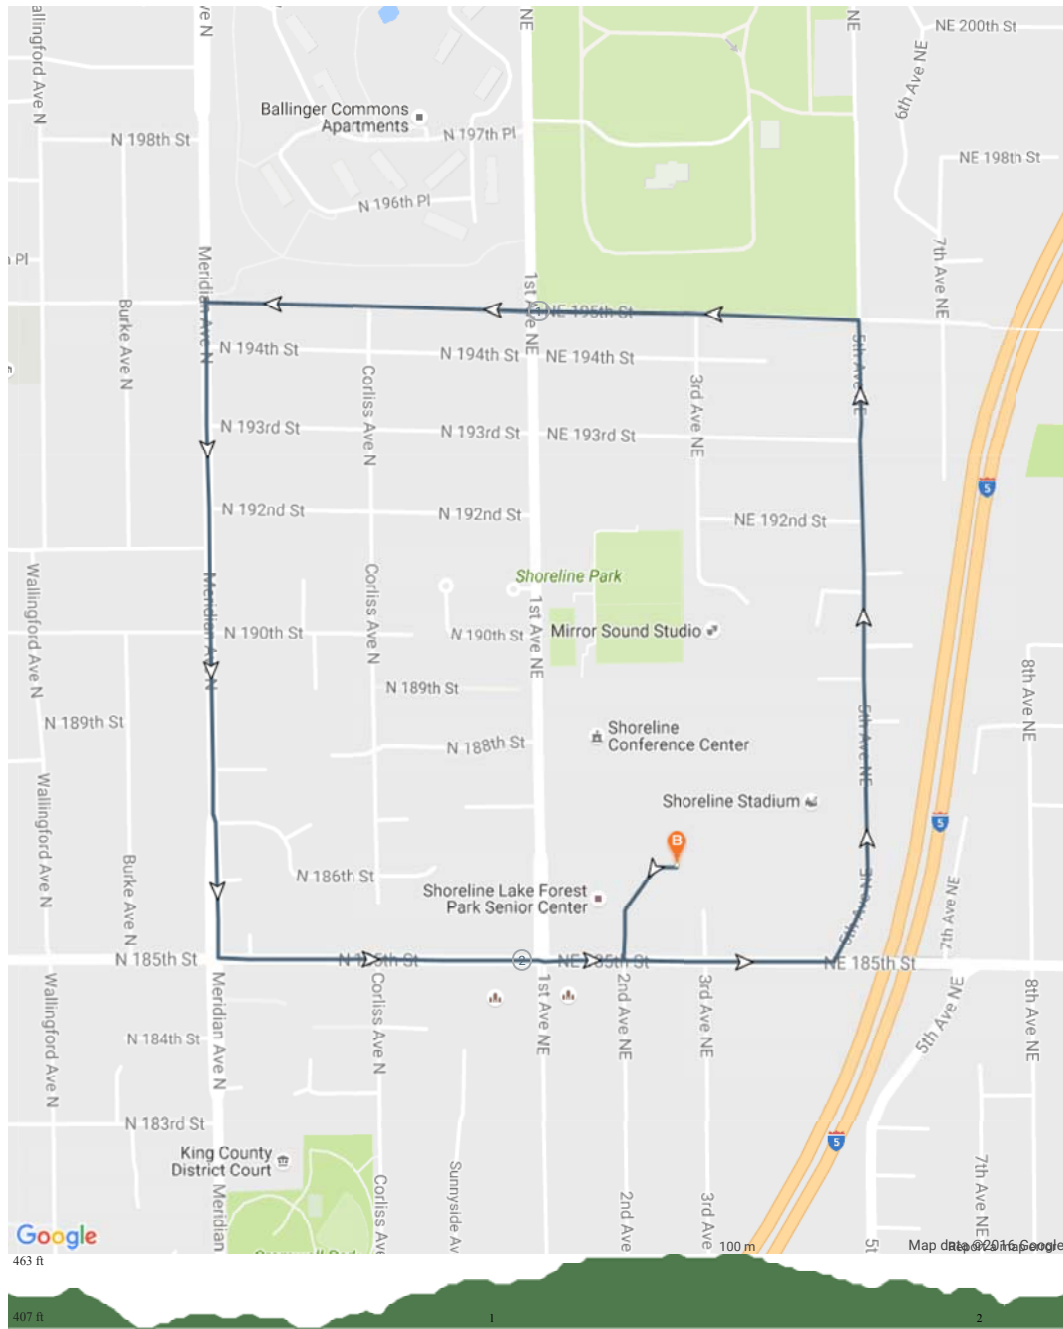

plotaroute.com - Spartan Rec Center Loop - 2 Mile - Easy (2.172 miles)

No	Miles	Turn	Directions
1	0.000		Start near 202 NE 185th St, Shoreline, WA 98155, USA
2	0.000		Head west toward NE 185th St
3	0.095	←	Head east on NE 185th St toward 3rd Ave NE
4	0.256	↗	Head northeast on 5th Ave NE toward NE 189th St
5	0.755	←	Head west on NE 195th St toward 3rd Ave NE
6	1.256	←	Turn right onto Meridian Ave N
7	1.259	↓	Head south on Meridian Ave N toward N 195th St
8	1.766	←	Head east on N 185th St toward Meridian Ct N
9	2.077	←	Turn left at 2nd Ave NE