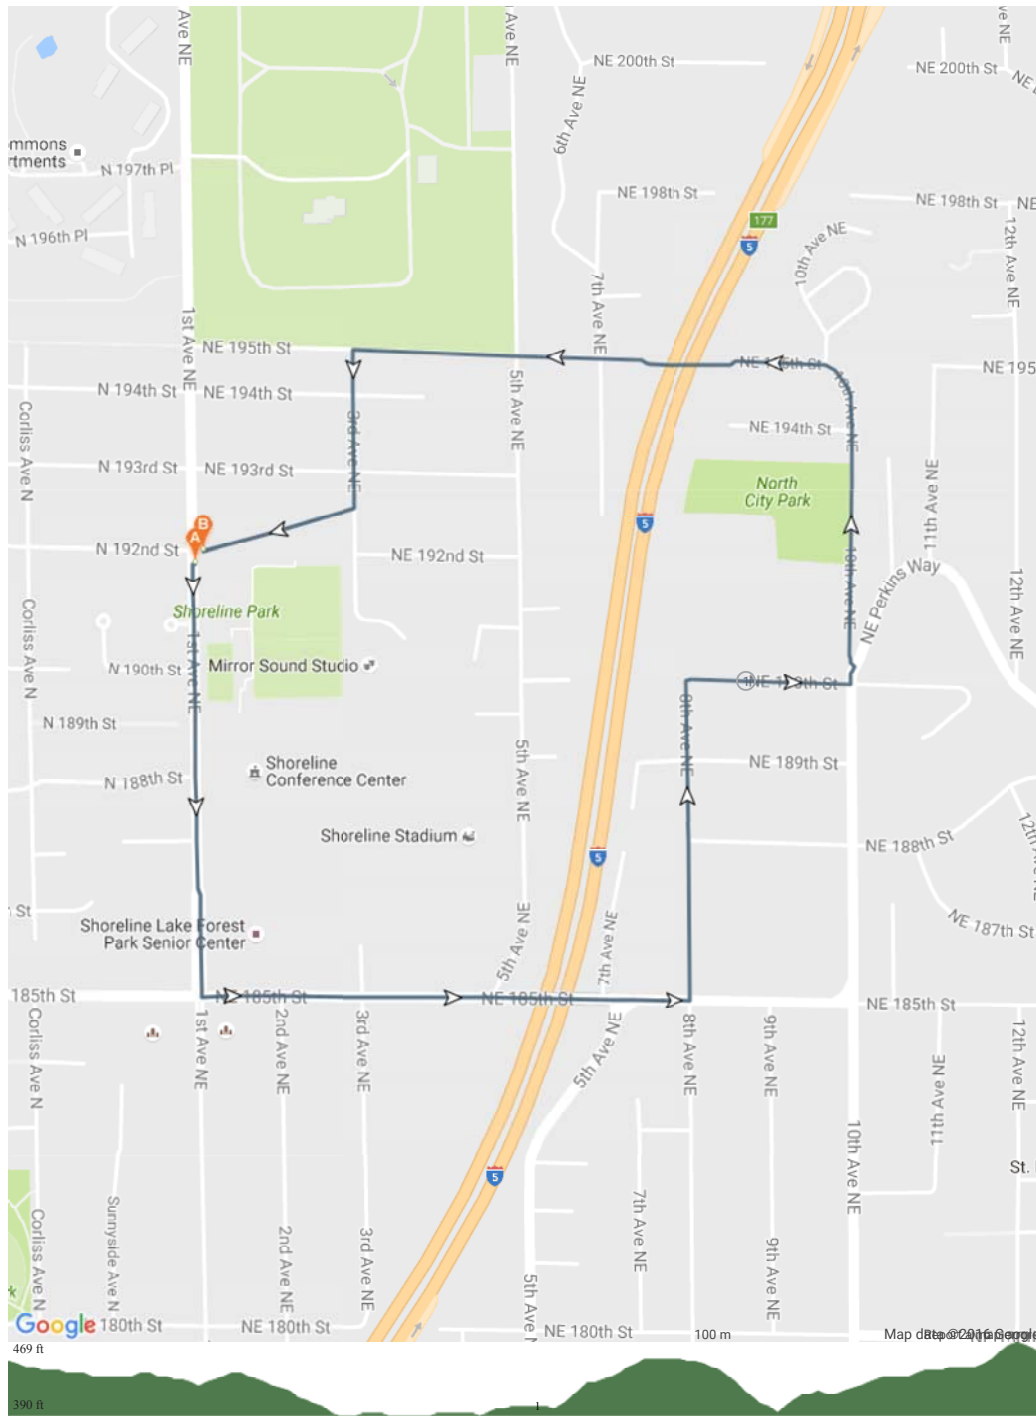

plotaroute.com - North City - Shoreline Park Loop - Easy (1.943 miles)

No	Miles	Turn	Directions
1	0.000		Continue onto 1st Avenue Northeast
2	0.002		Head south on 1st Ave NE toward N 190th Ct
3	0.331	←	Head south on 1st Ave NE toward NE 185th St
4	0.334	←	Turn left onto NE 185th St
5	0.709	←	Head north on 8th Ave NE toward NE 188th St
6	0.954	→	Head east on NE 190th St toward 10th Ave NE
7	1.080	←	Turn left onto 10th Ave NE
8	1.083		Head north on 10th Ave NE
9	1.094	↖	Turn left to stay on 10th Ave NE
10	1.336	↖	Slight left onto NE 195th St
11	1.404		Take the pedestrian overpass
12	1.409	↗	Head west toward NE 195th St
13	1.699	←	Head south on 3rd Ave NE toward NE 194th St