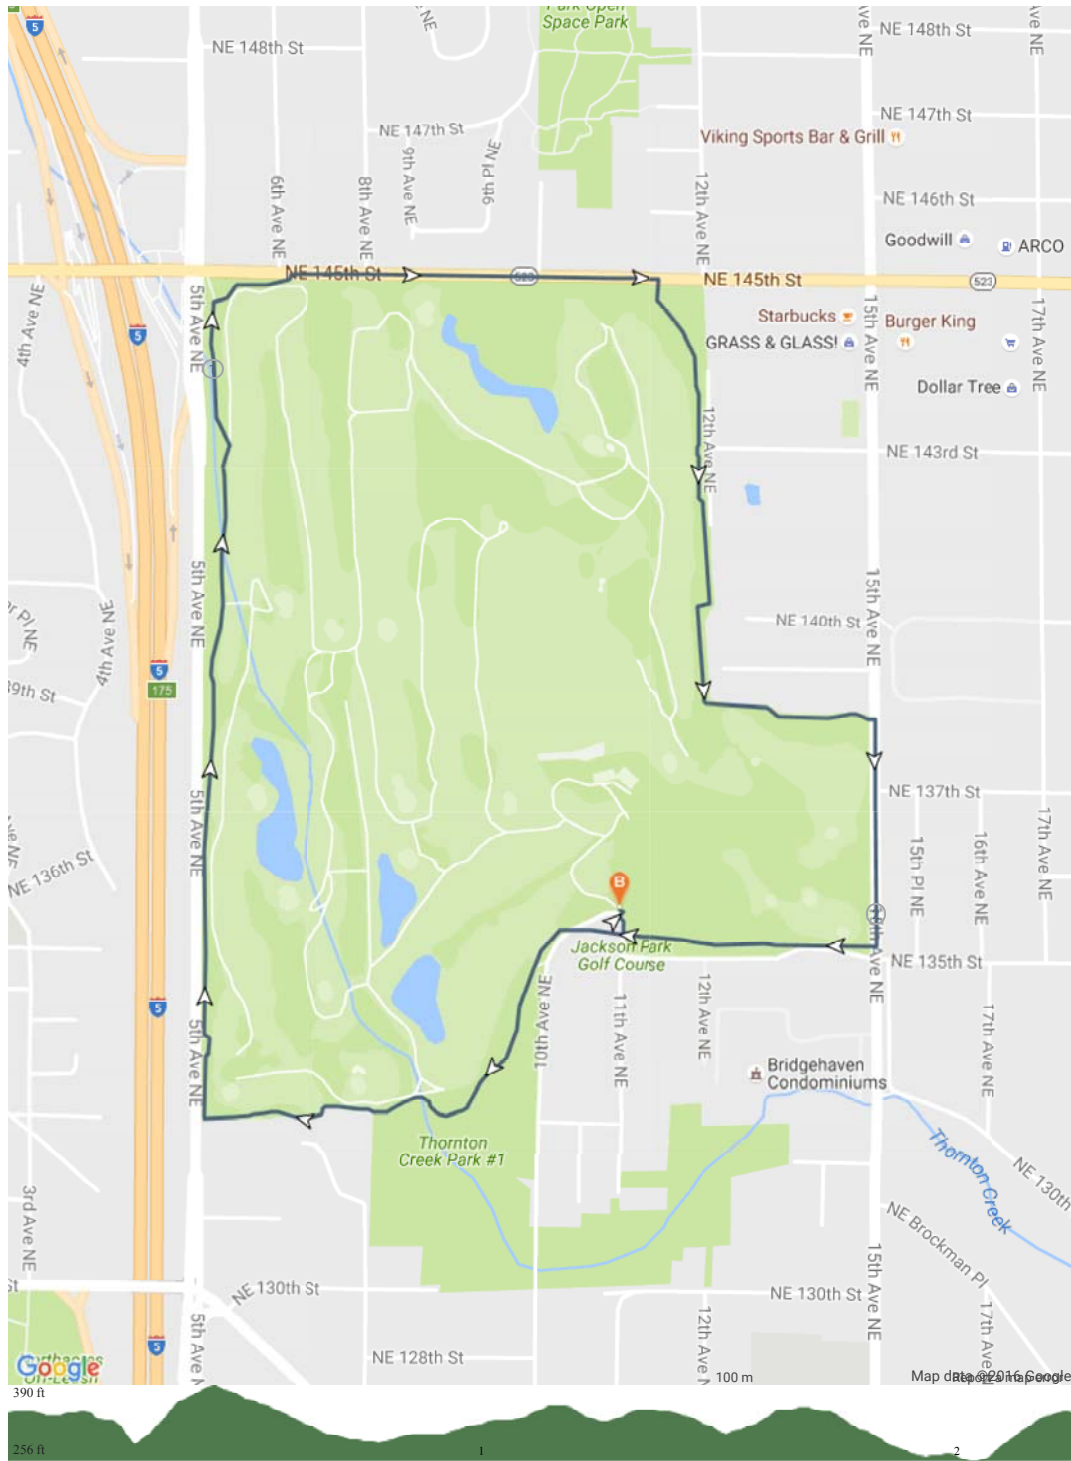

plotaroute.com - Jackson Park Perimeter Walk - Mod.-Diff. (2.237 miles)

No	Miles	Turn	Directions
1	0.000		Start near 1030-1068 NE 135th St, Seattle, WA 98125, USA
2	0.000		Head southeast
3	0.004	→	Turn right toward NE 135th St
4	0.007		Turn left onto NE 135th St
5	0.022	→	Turn right onto Jackson Park Trail
6	0.025		Head west on Jackson Park Trail toward NE 135th St
7	0.062	↖	Keep right to stay on Jackson Park Trail
8	0.115		Head south on Jackson Park Trail
9	0.434	→	Head north on Jackson Park Trail
10	0.942	↖	Slight left to stay on Jackson Park Trail
11	1.050		Head east on Jackson Park Trail toward NE 145th St
12	1.113	↗	Head north on Jackson Park Trail toward NE 145th St
13	1.116	→	Turn right onto NE 145th St
14	1.391	→	Turn right
15	1.393	↖	Head south toward 15th Ave NE
16	1.724	←	Head east toward 15th Ave NE
17	1.851	→	Head east toward 15th Ave NE
18	1.855	→	Turn right onto 15th Ave NE
19	2.024	→	Turn right onto Jackson Park Trail
20	2.029		Head west on Jackson Park Trail toward NE 135th St
21	2.215	→	Turn right onto NE 135th St
22	2.230		Turn right
23	2.233		Turn left