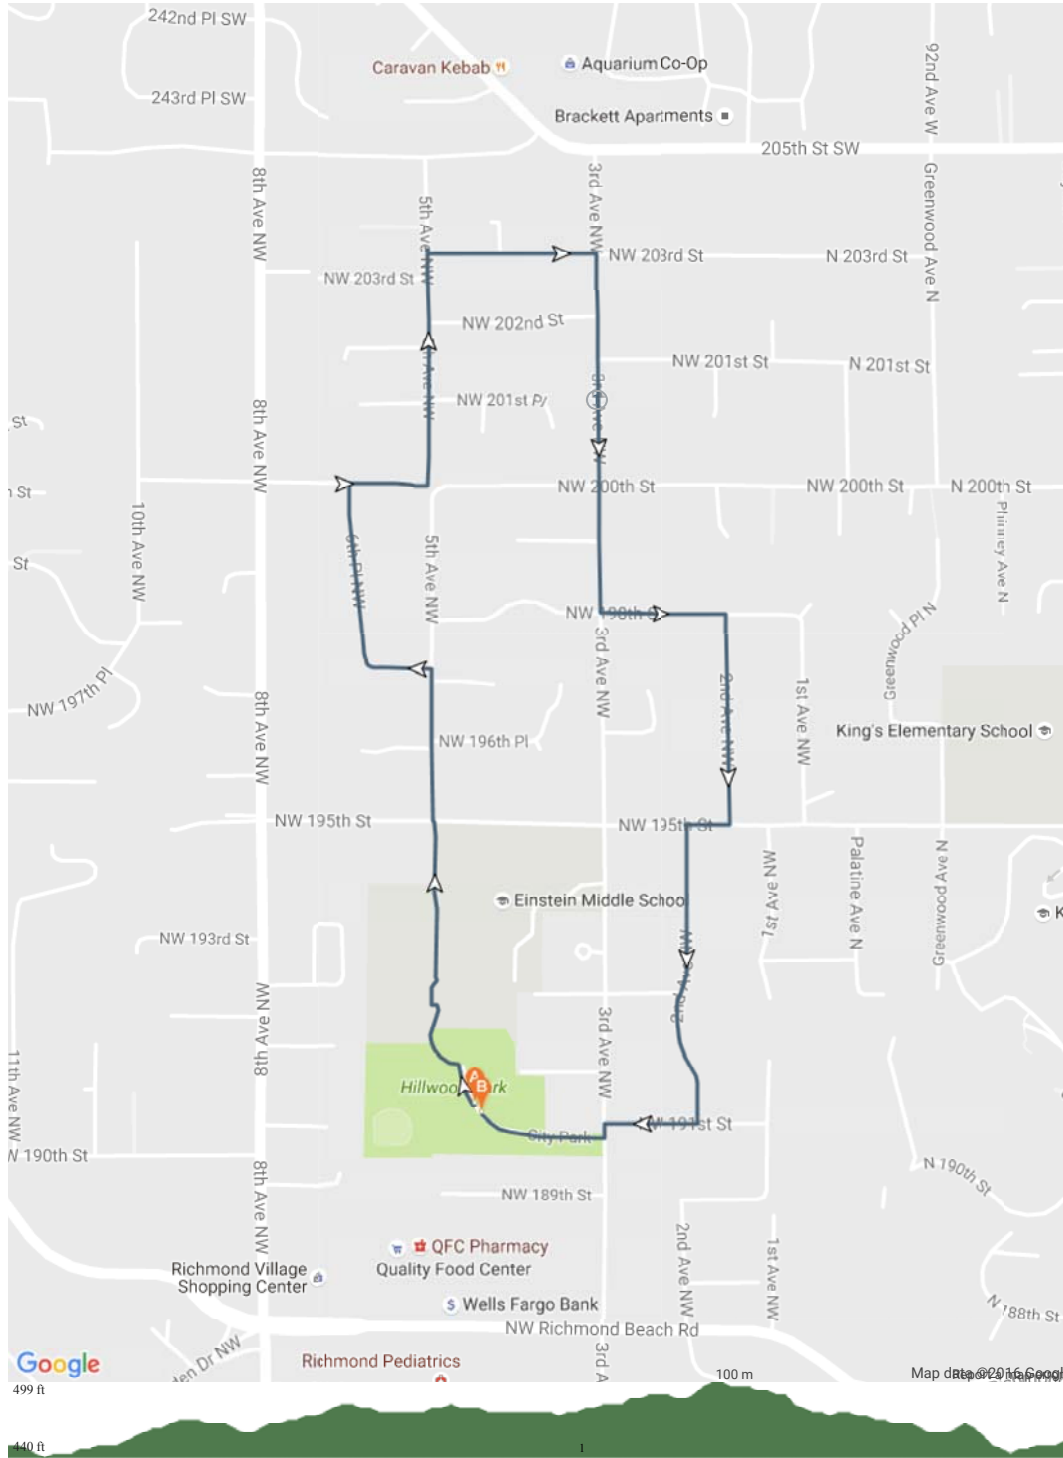

plotaroute.com - Hillwood Walk - Easy (1.848 miles)

No	Miles	Turn	Directions
1	0.000		Start near City Park, Shoreline, WA 98177, USA
2	0.234		Head north on 5th Ave NW toward NW 196th Pl
3	0.347	←	Turn left onto NW 197th St
4	0.380	↖	Head west on NW 197th St toward 6th Pl NW
5	0.400		NW 197th St turns slightly right and becomes 6th Pl NW
6	0.531	→	Head east on NW 200th St
7	0.588	←	Head north
8	0.612		Continue onto 5th Ave NW
9	0.764	→	Head south on 5th Ave NW toward NW 203rd St
10	0.767	←	Turn left onto NW 203rd St
11	0.891	→	Head south on 3rd Ave NW toward NW 202nd St
12	1.159	←	Head east on NW 198th St toward 2nd Ave NW
13	1.254	→	Head south on 2nd Ave NW toward NW 195th St
14	1.410	→	Head west on NW 195th St toward 2nd Ave NW
15	1.443	←	Head east on NW 195th St toward 2nd Ave NW
16	1.444	→	Turn right onto 2nd Ave NW
17	1.671	→	Head west on NW 191st St toward 3rd Ave NW
18	1.742		Head south on 3rd Ave NW toward City Park
19	1.753	→	Turn right onto City Park