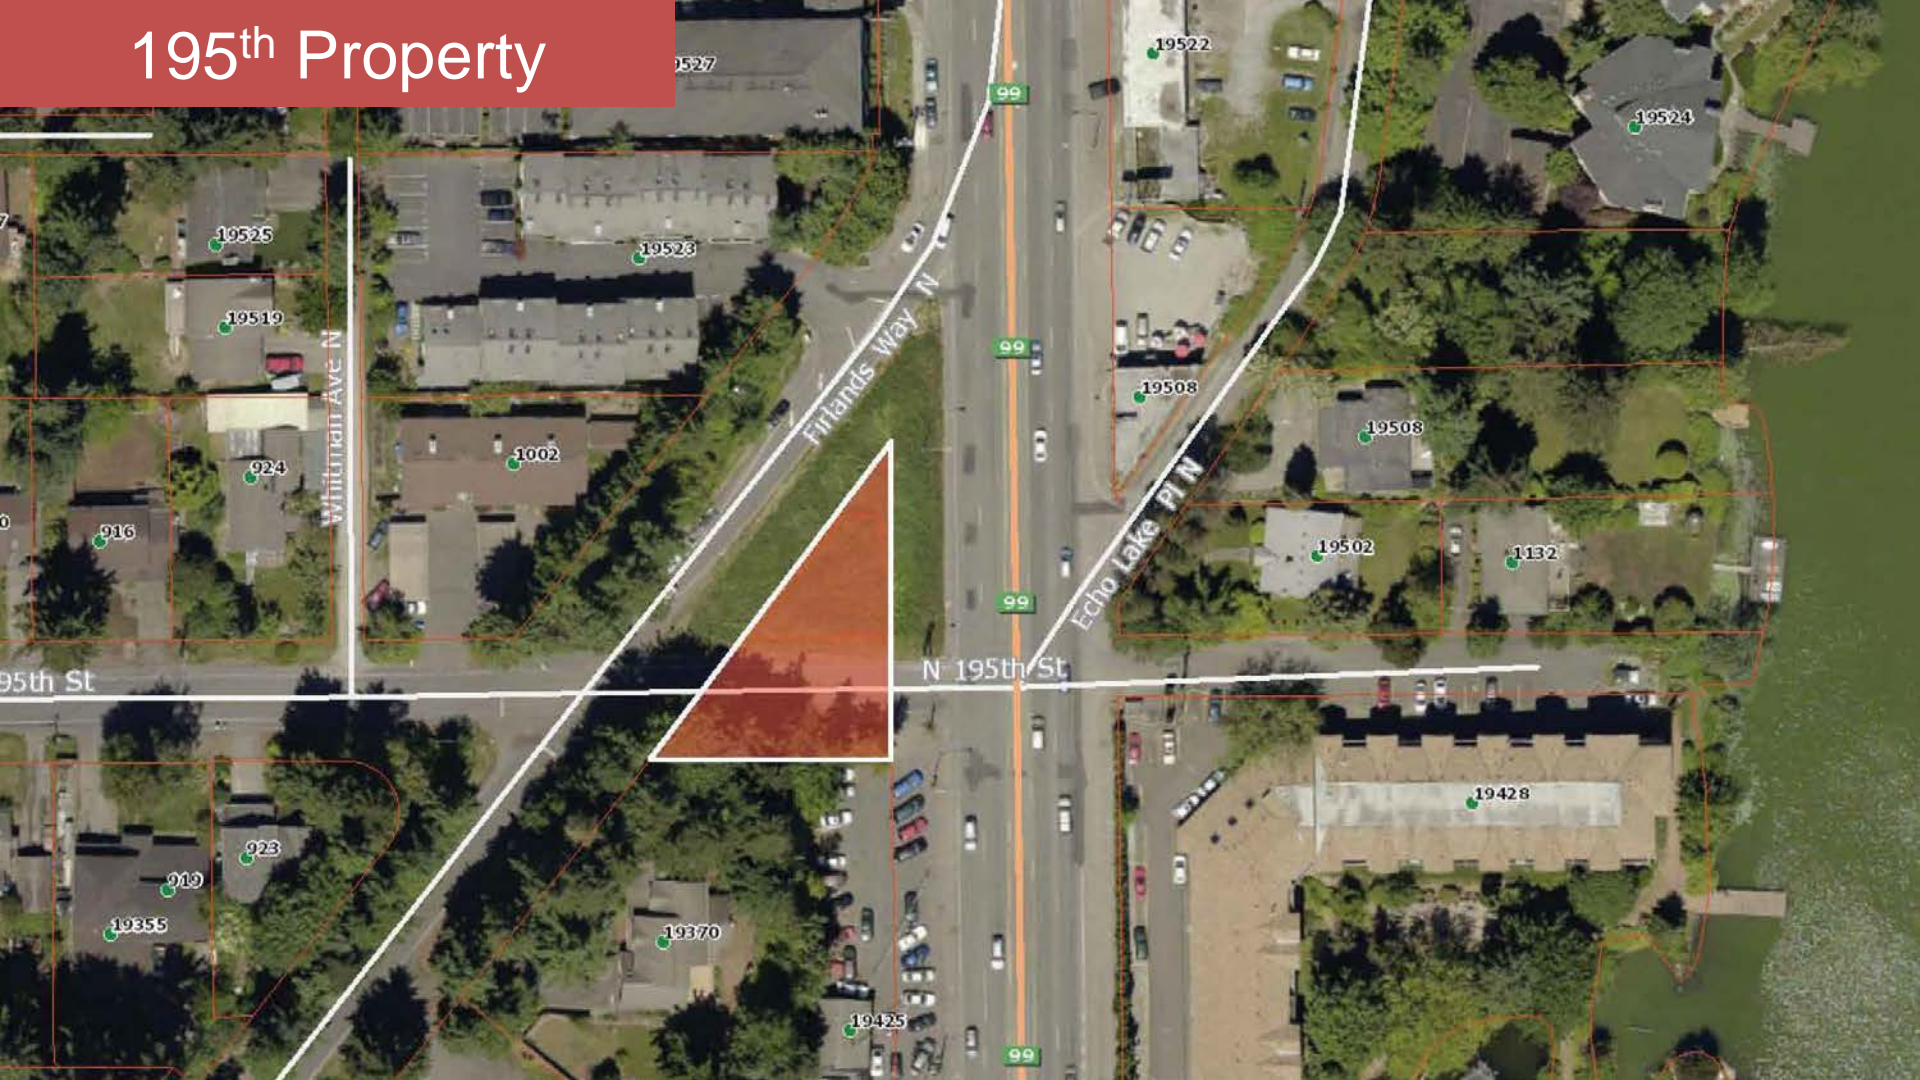

185th Property

Shoreline Limited Service
Driver Licensing Office

N 185th St

Back to Map

Google

185th Property

185th Property

4,876.7 Square feet 275.7 Feet

- Park, public works, building site, etc.

195th Property

195th Property

Street view Aug 2011

© 2018 Google

Google

Image capture: Aug 2011 © 2016 Google

195th Property