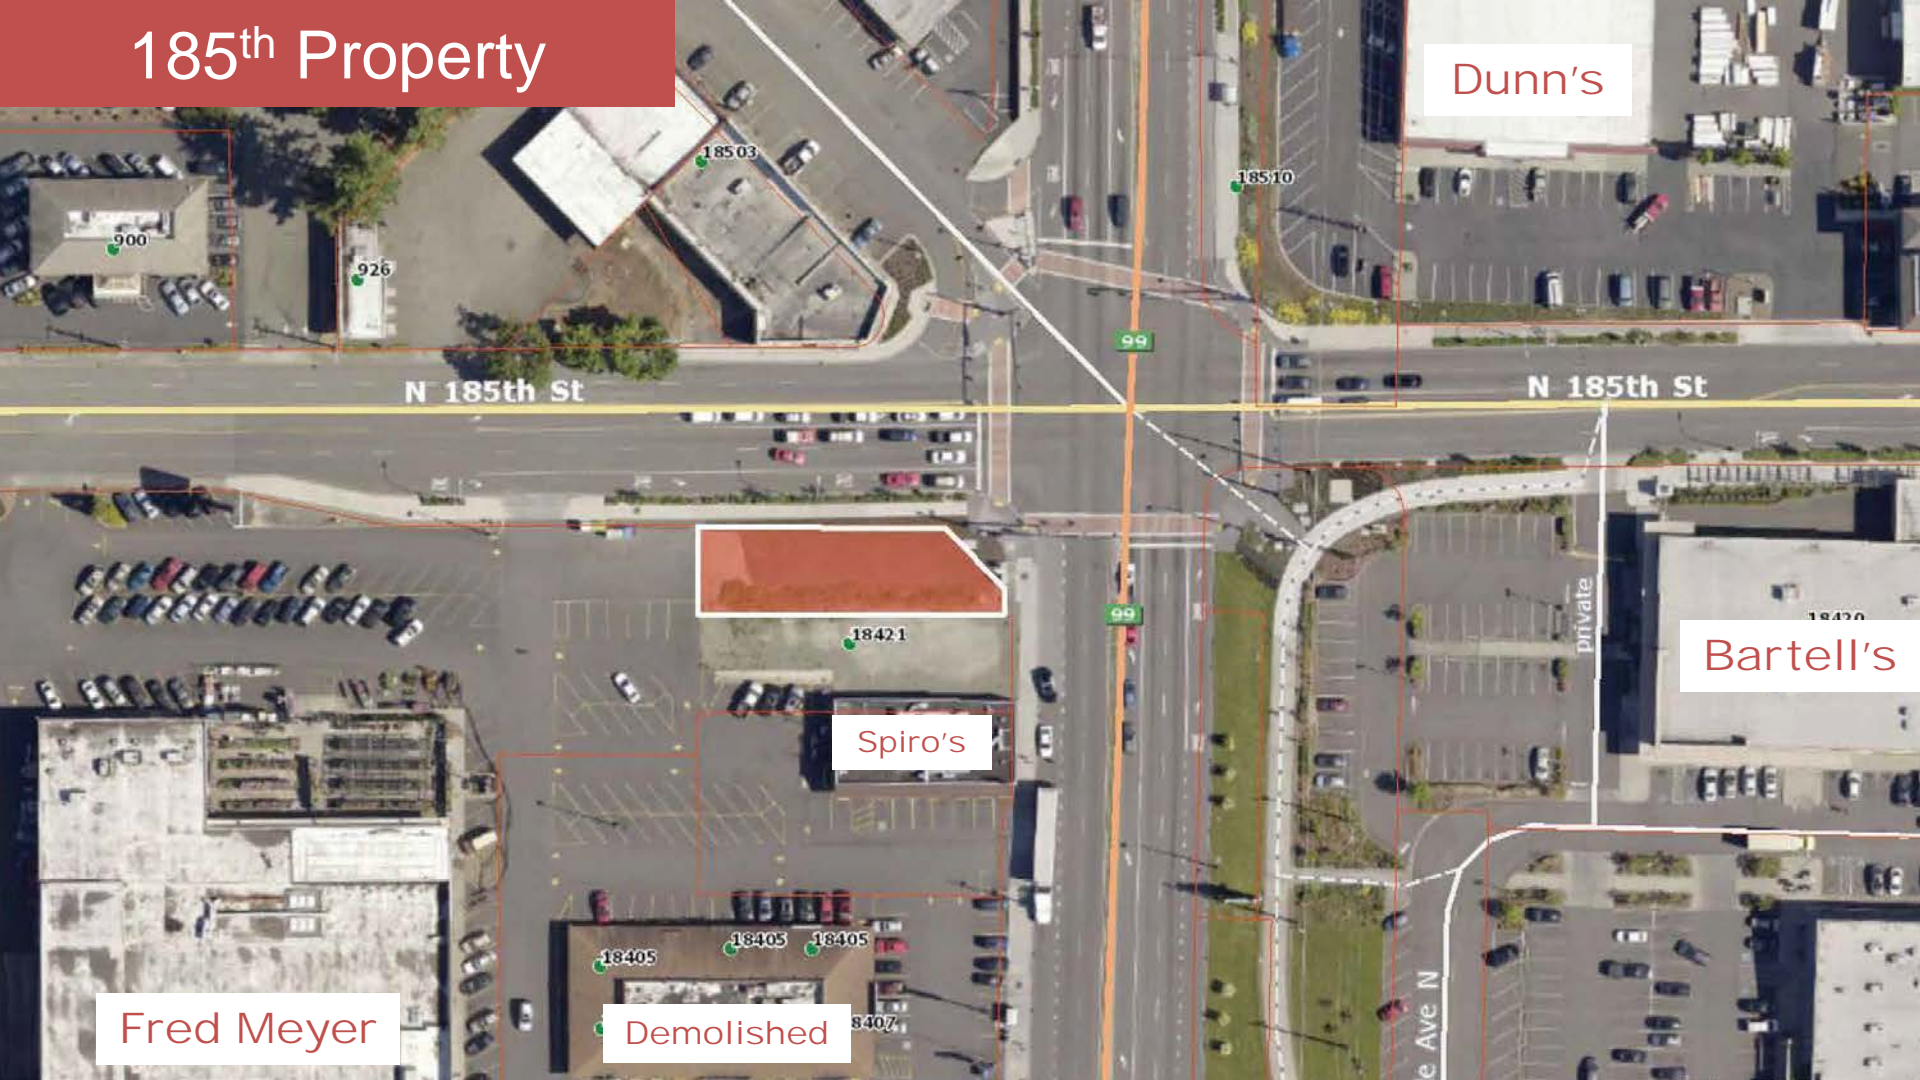

185th Property

Dunn's

900

926

18503

18510

N 185th St

N 185th St

99

99

private

18420

Bartell's

18421

Spiro's

Fred Meyer

18405

18405

18405

Demolished

18407

e Ave N