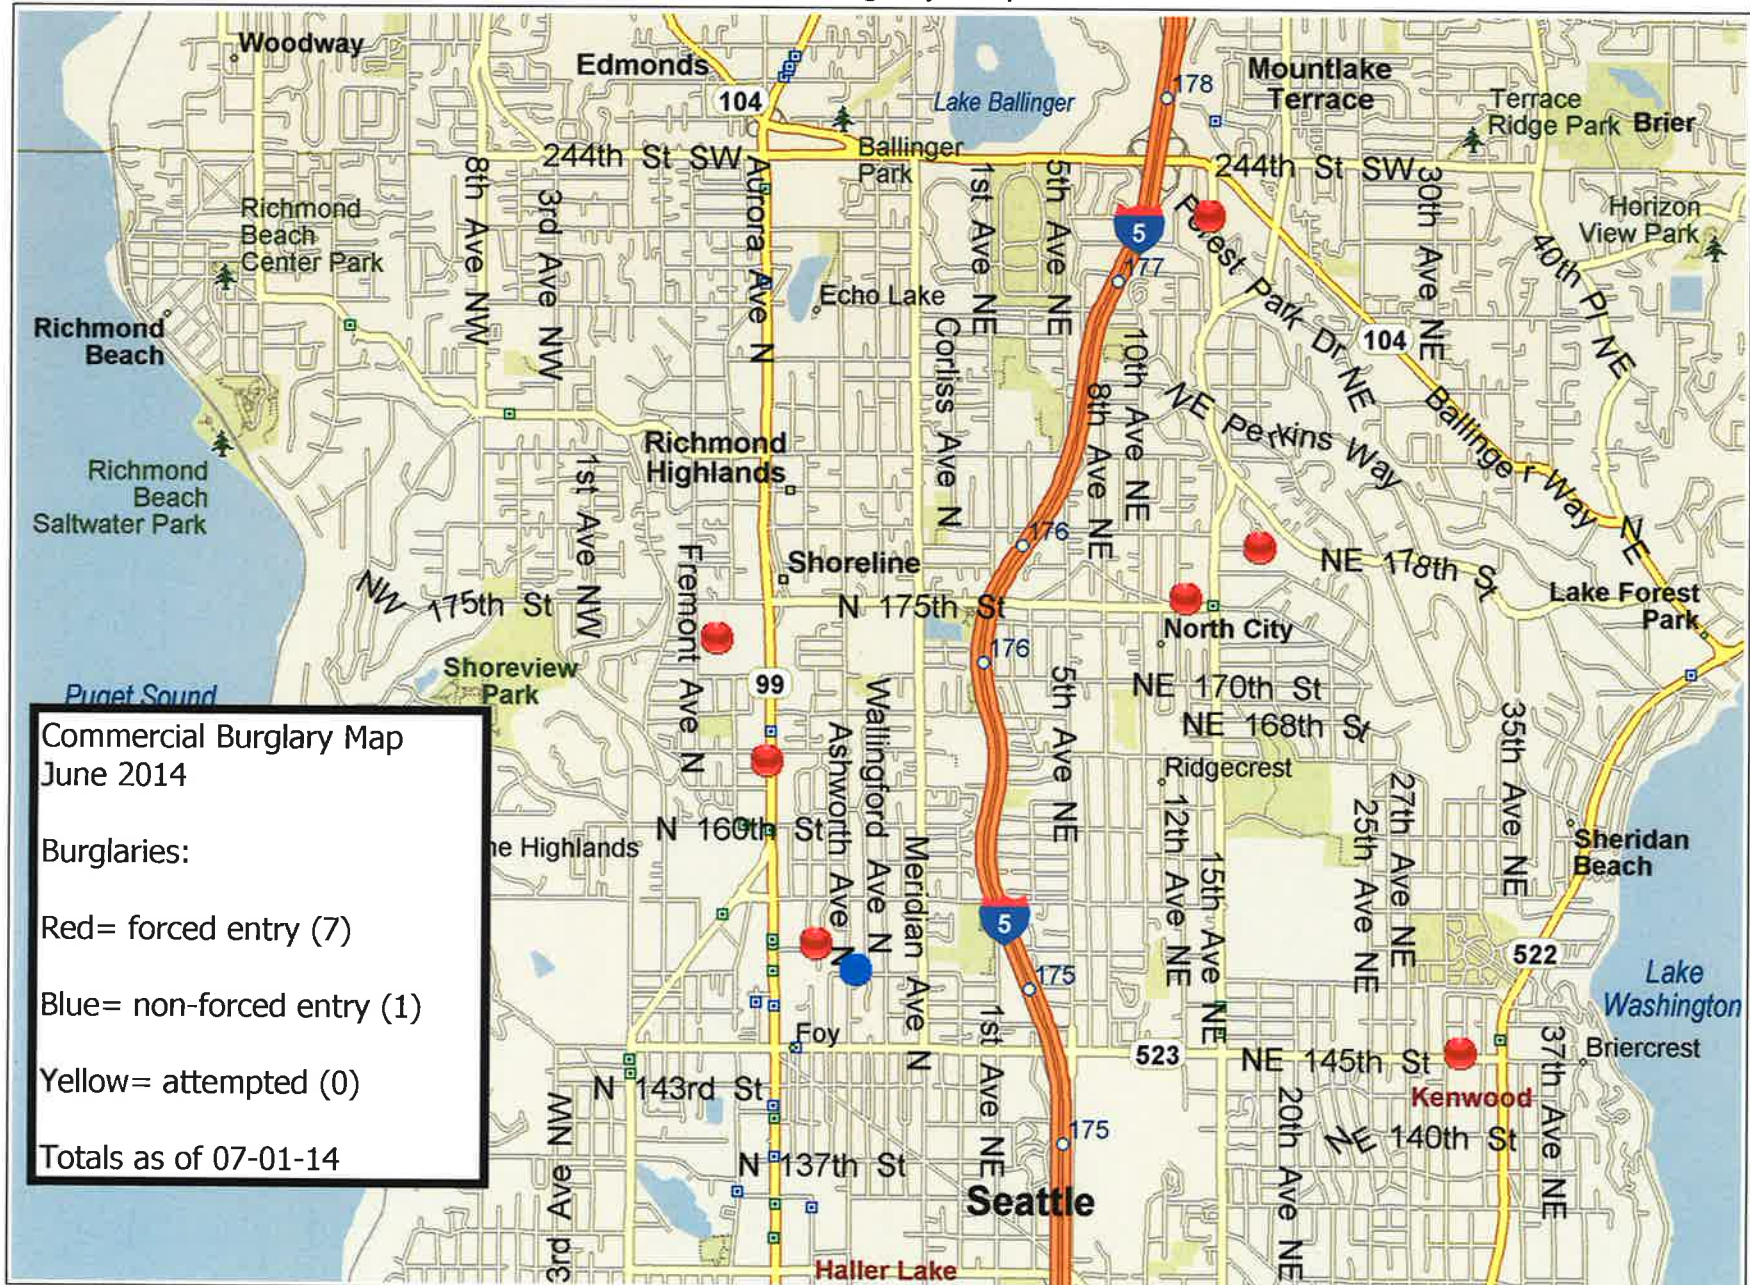

Commercial Burglary Map 2014-06

Commercial Burglary Map
 June 2014

Burglaries:

- Red= forced entry (7)
- Blue= non-forced entry (1)
- Yellow= attempted (0)

Totals as of 07-01-14