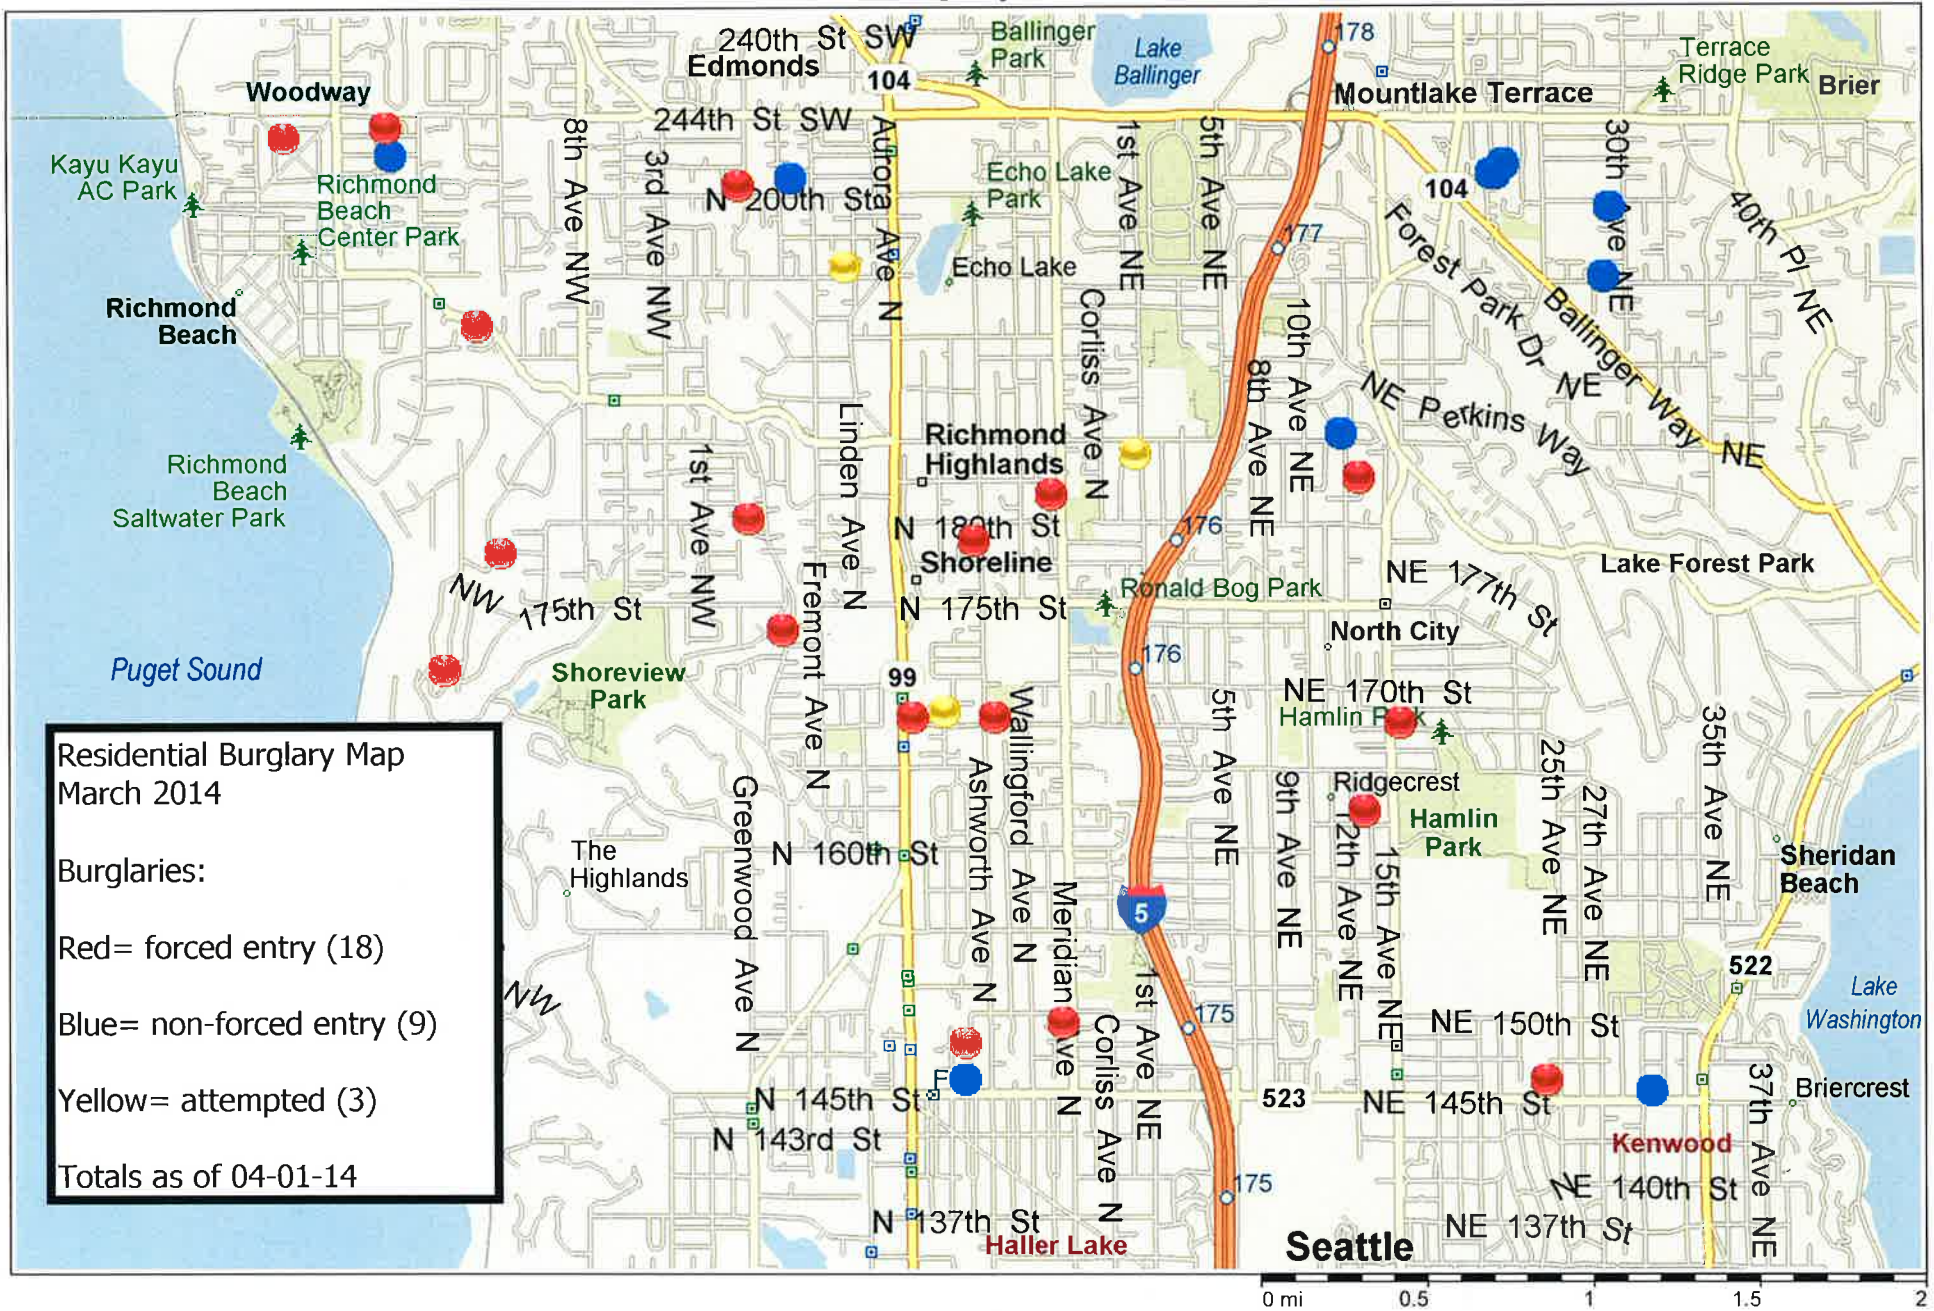

# Residential Burglary Map 2014-03

Copyright © and (P) 1988–2012 Microsoft Corporation and/or its suppliers. All rights reserved. <http://www.microsoft.com/streets/>  
 Certain mapping and direction data © 2012 NAVTEQ. All rights reserved. The Data for areas of Canada includes information taken with permission from Canadian authorities, including: © Her Majesty the Queen in Right of Canada, © Queen's Printer for Ontario. NAVTEQ and NAVTEQ ON BOARD are trademarks of NAVTEQ. © 2012 Tele Atlas North America, Inc. All rights reserved. Tele Atlas and Tele Atlas North America are trademarks of Tele Atlas, Inc. © 2012 by Applied Geographic Solutions. All rights reserved. Portions © Copyright 2012 by Woodall Publications Corp. All rights reserved.