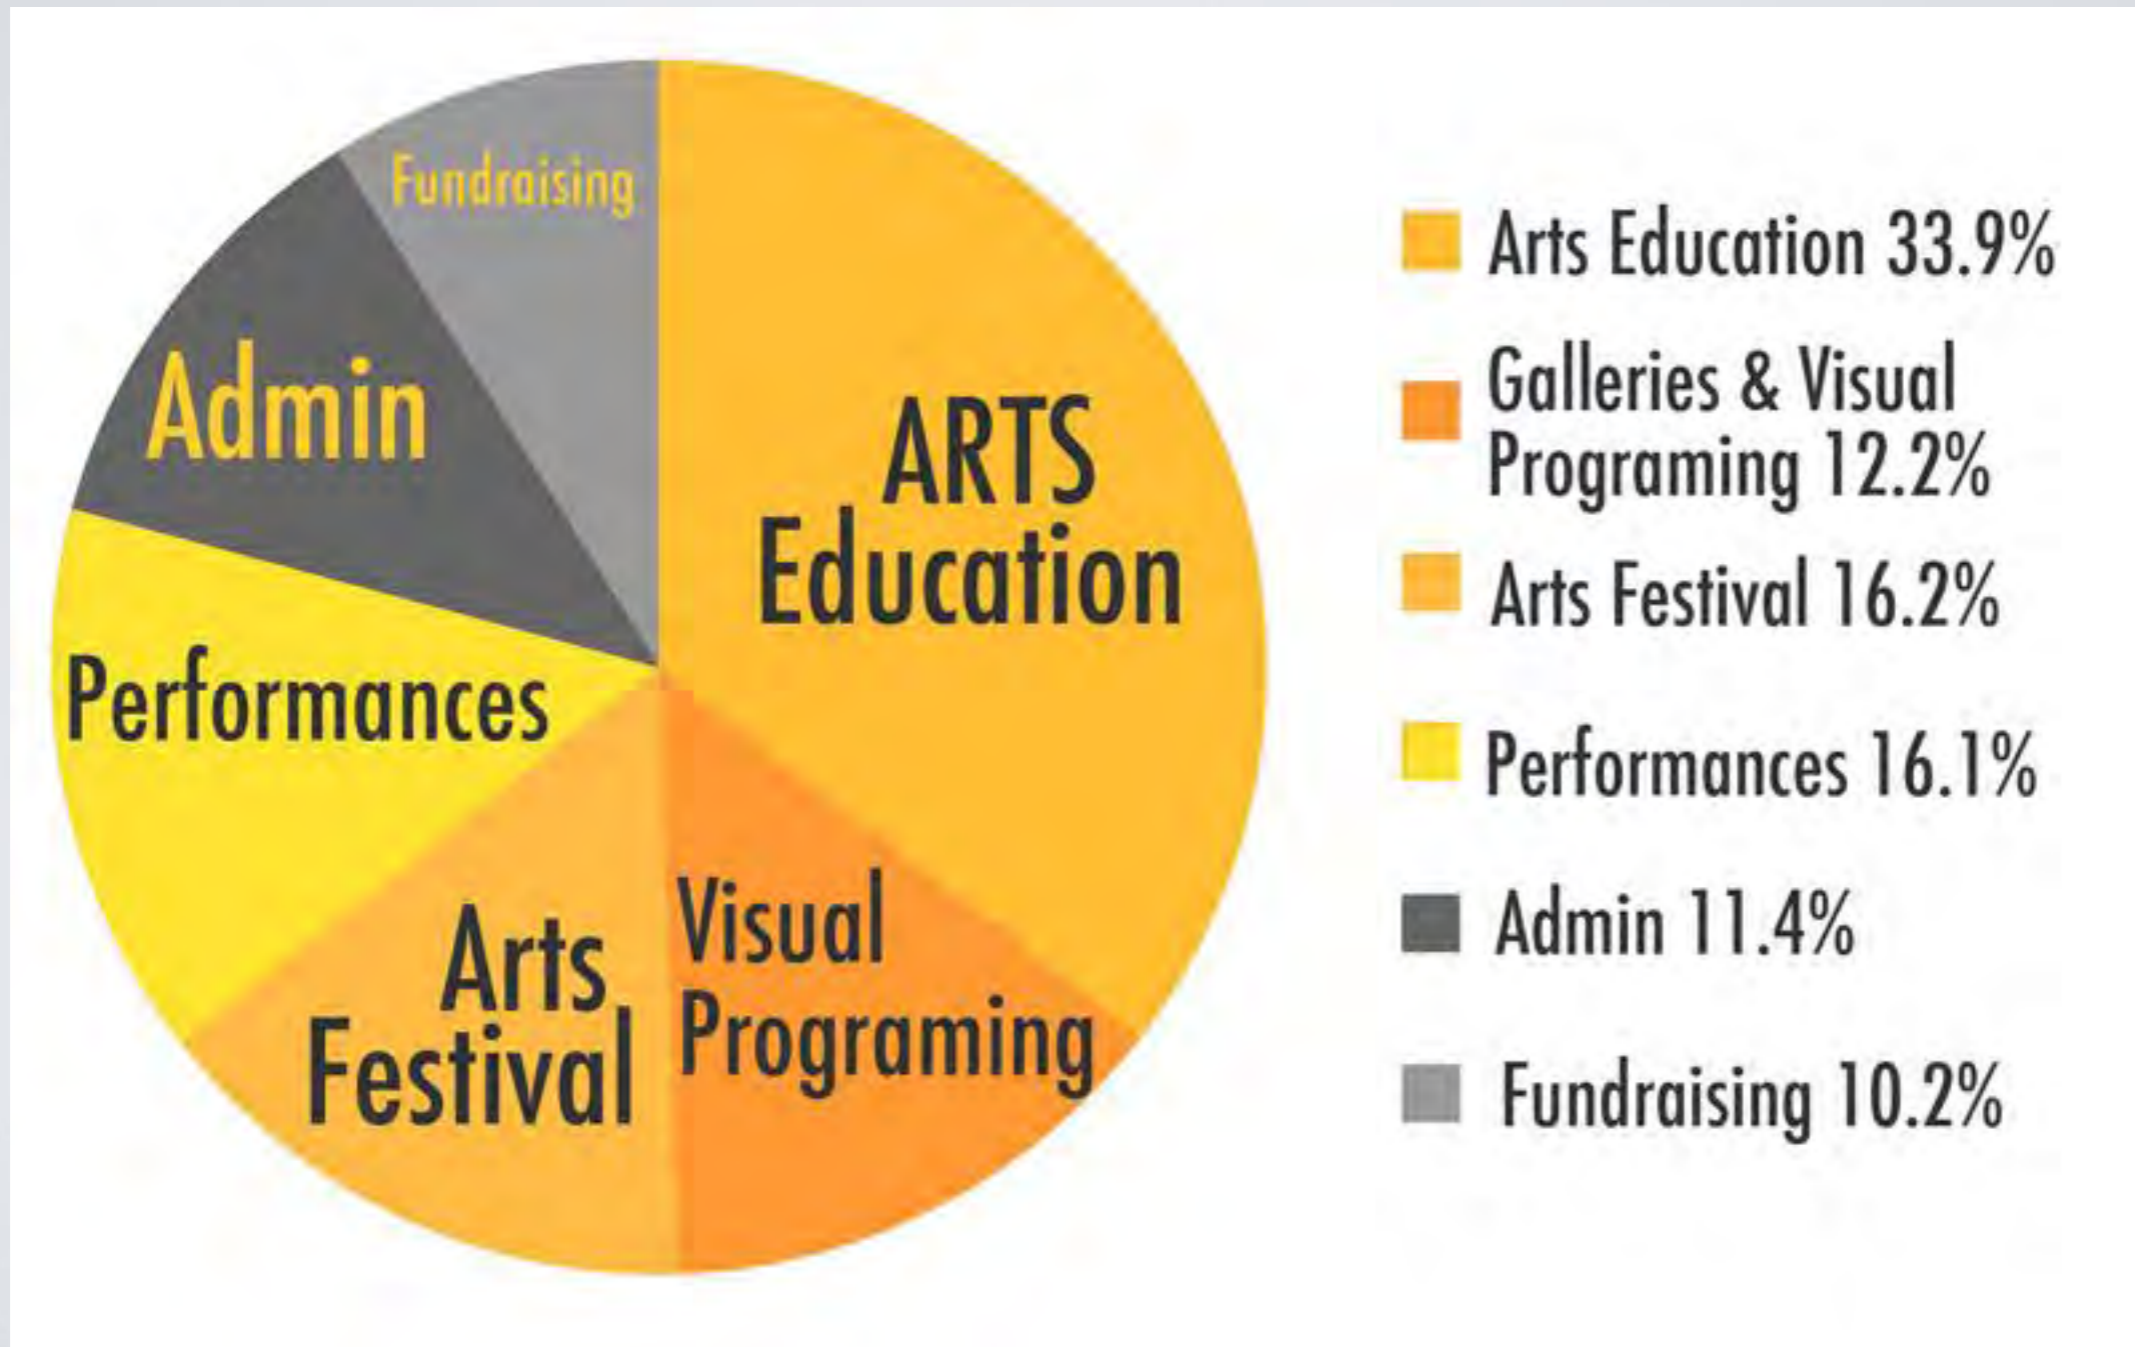

Arts Council

Shoreline - Lake Forest Park

take pART in your community

Nurturing & supporting the arts since 1989

History and Milestones

- Nearly 25 and young @  ART
- Respected as a model for a community arts organization.
- Over \$2 Million invested in community arts programming (250,000+ benefitted).
- Over \$250K invested in Artist in Schools (40,000+ benefitted).
- 80 cents of every dollar go directly to fund creative arts experiences for our children, our families, our neighbors and friends.

Artists-in-Schools

Grow the Imagination

- All 14 schools in district received funding in 2013
- 10000+ student-hours
- Free Online Arts Instruction Videos [Vimeo.com/channels/320076](https://vimeo.com/channels/320076)
- Arts Mini-Grants

Shoreline Arts Festival

June 28, 29, 2014

- Celebrating our humanity with over 10,000 visitors
- Visual Arts
- Hands-On Art
- Cultural Rooms
- Literary Room
- Artist Marketplace
- Music - Dance - Theater
- Non-profit Partners

Working together to build community

- Community Project Awards
- Mini-Grants
- Community Conversations

Buy Local

The Gallery at Town Center

- Showcases the work of over 80 local artists
- \$50K+ in economic activities / year
- 8,000+ visitors / year