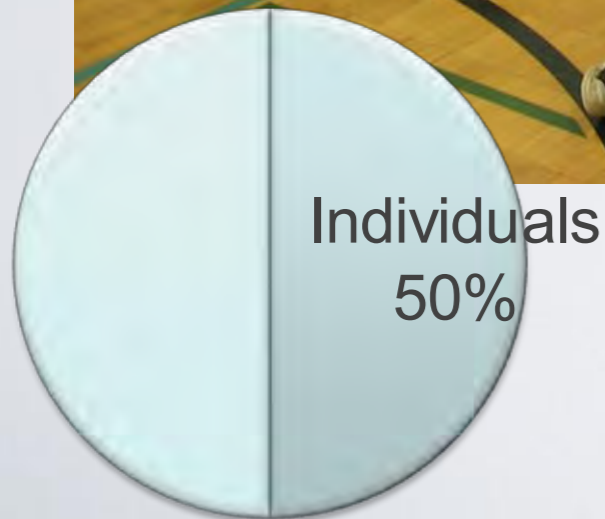

Support the Arts Council

- Become a Friend of the Arts by donating or volunteering
- “I think this world would be unlivable without art.” - Steven Soderbergh