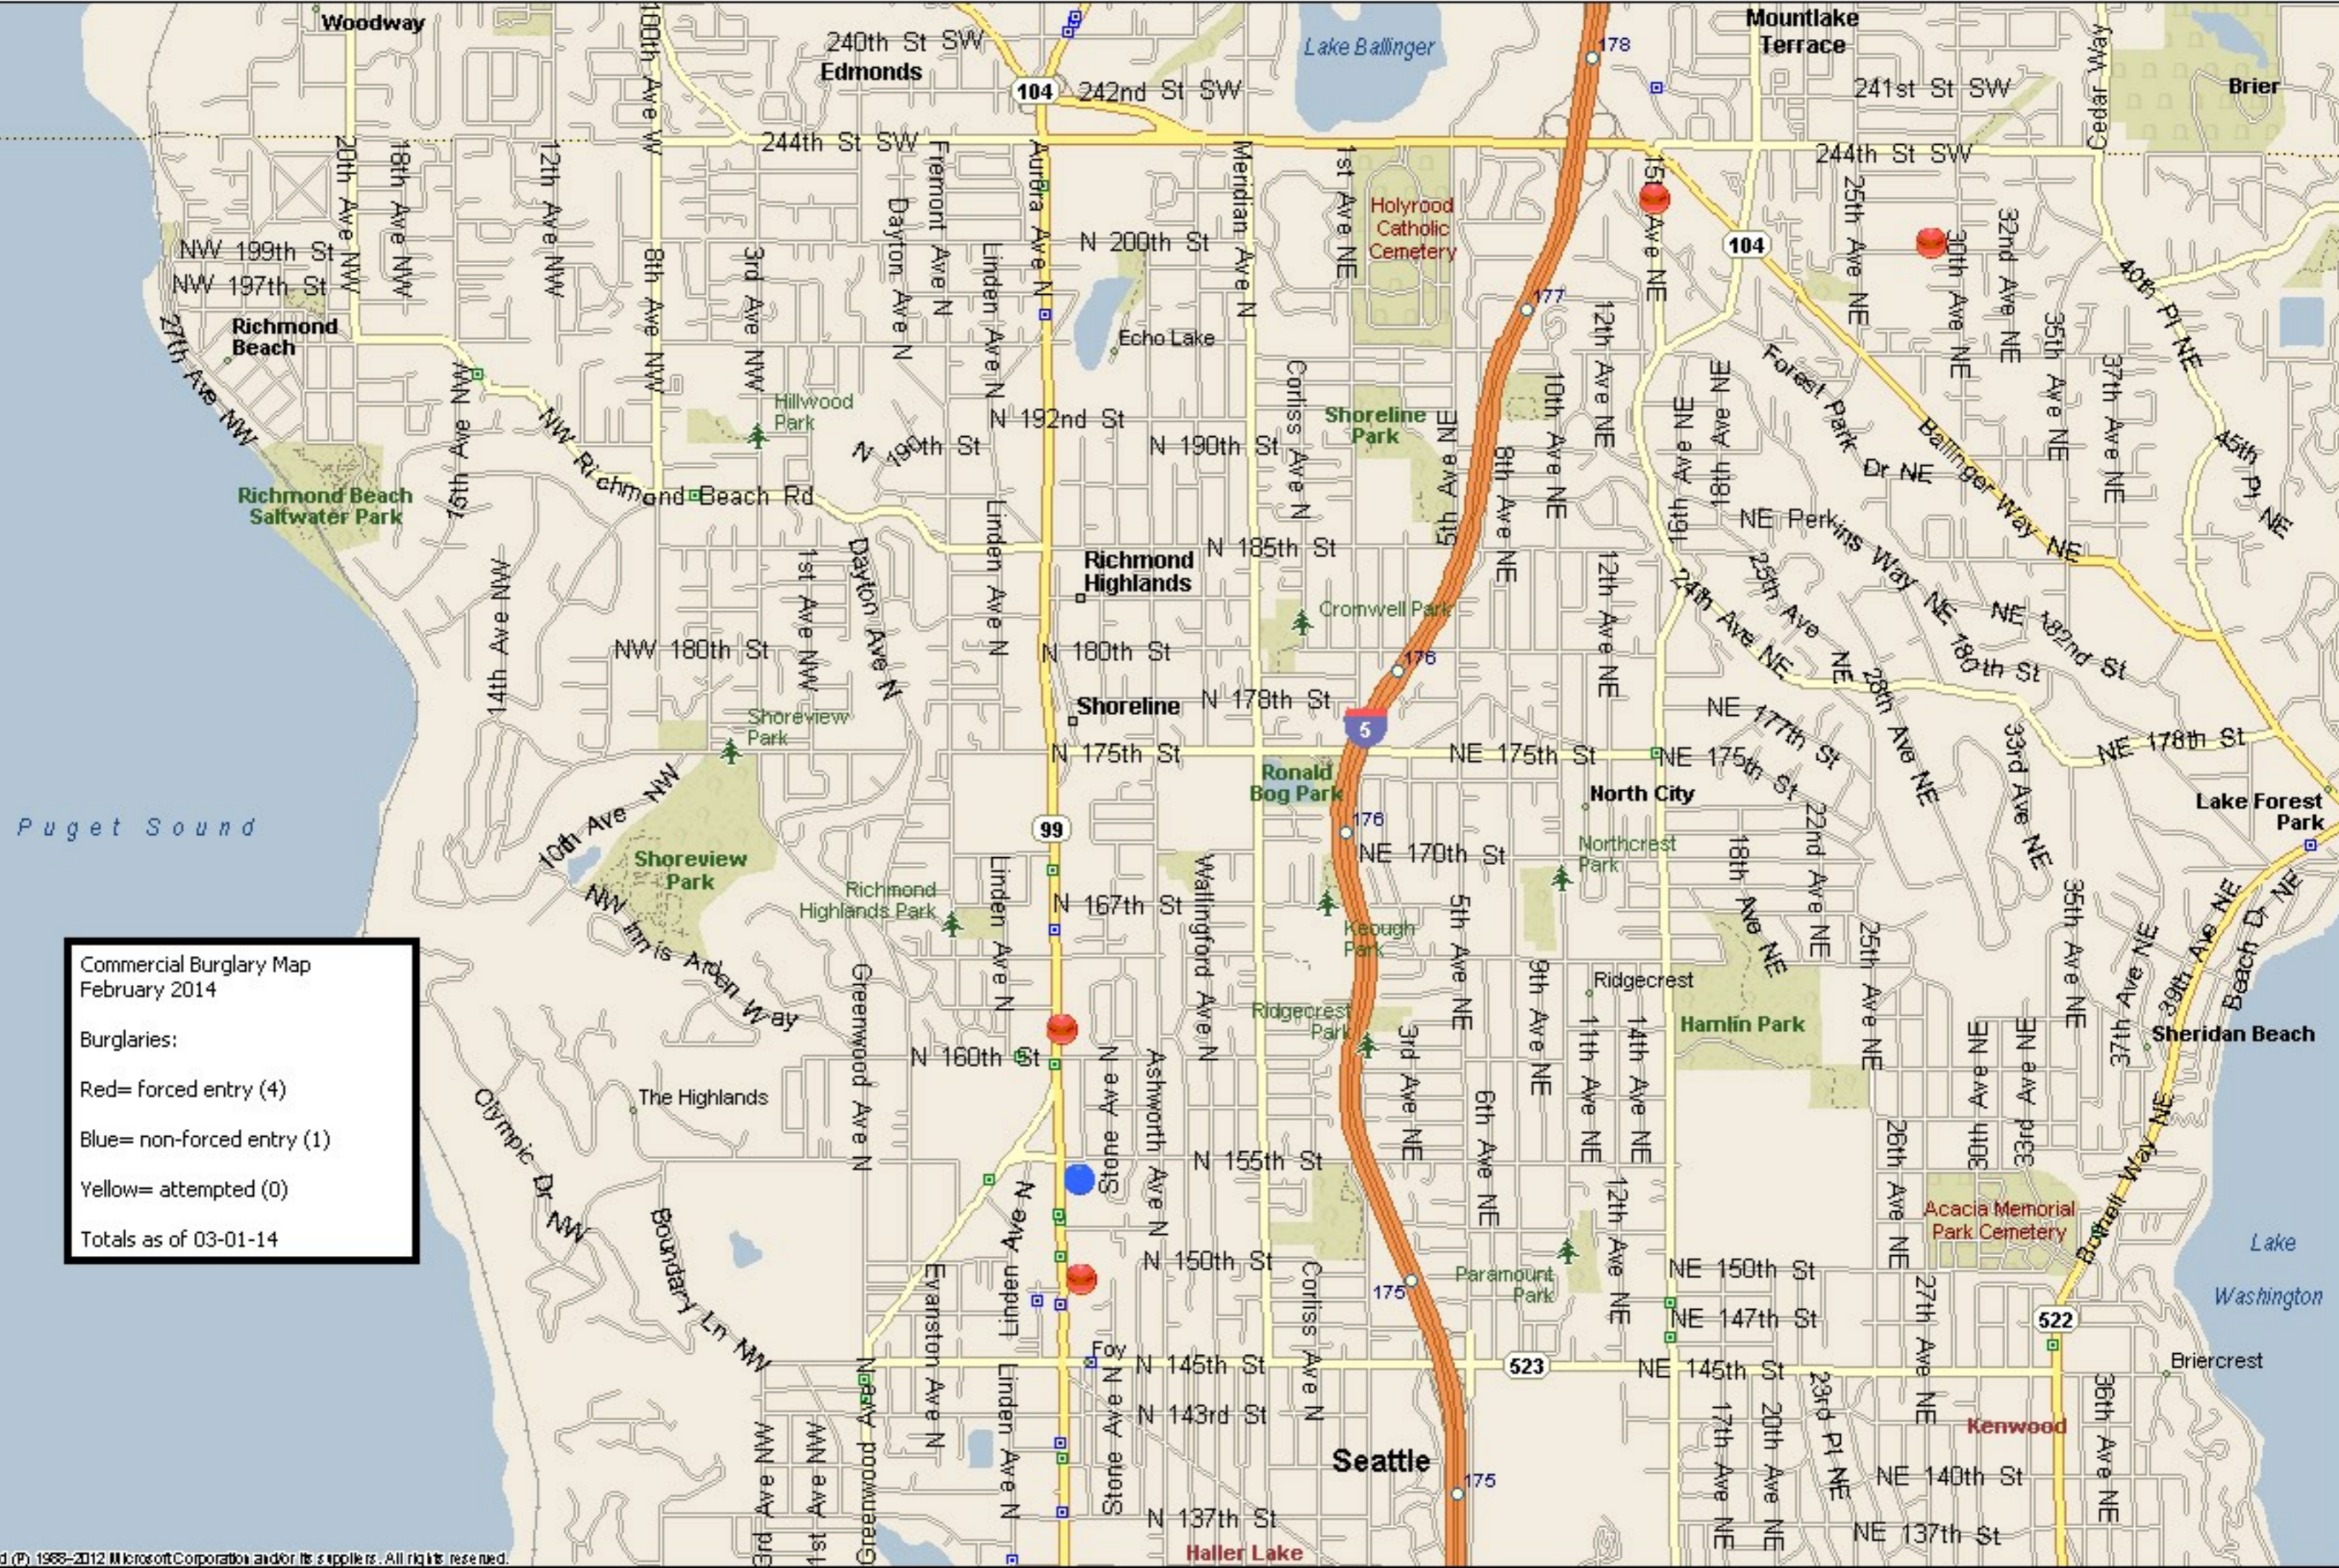

Commercial Burglary Map 2014-02

Commercial Burglary Map
February 2014

Burglaries:

- Red= forced entry (4)
- Blue= non-forced entry (1)
- Yellow= attempted (0)

Totals as of 03-01-14