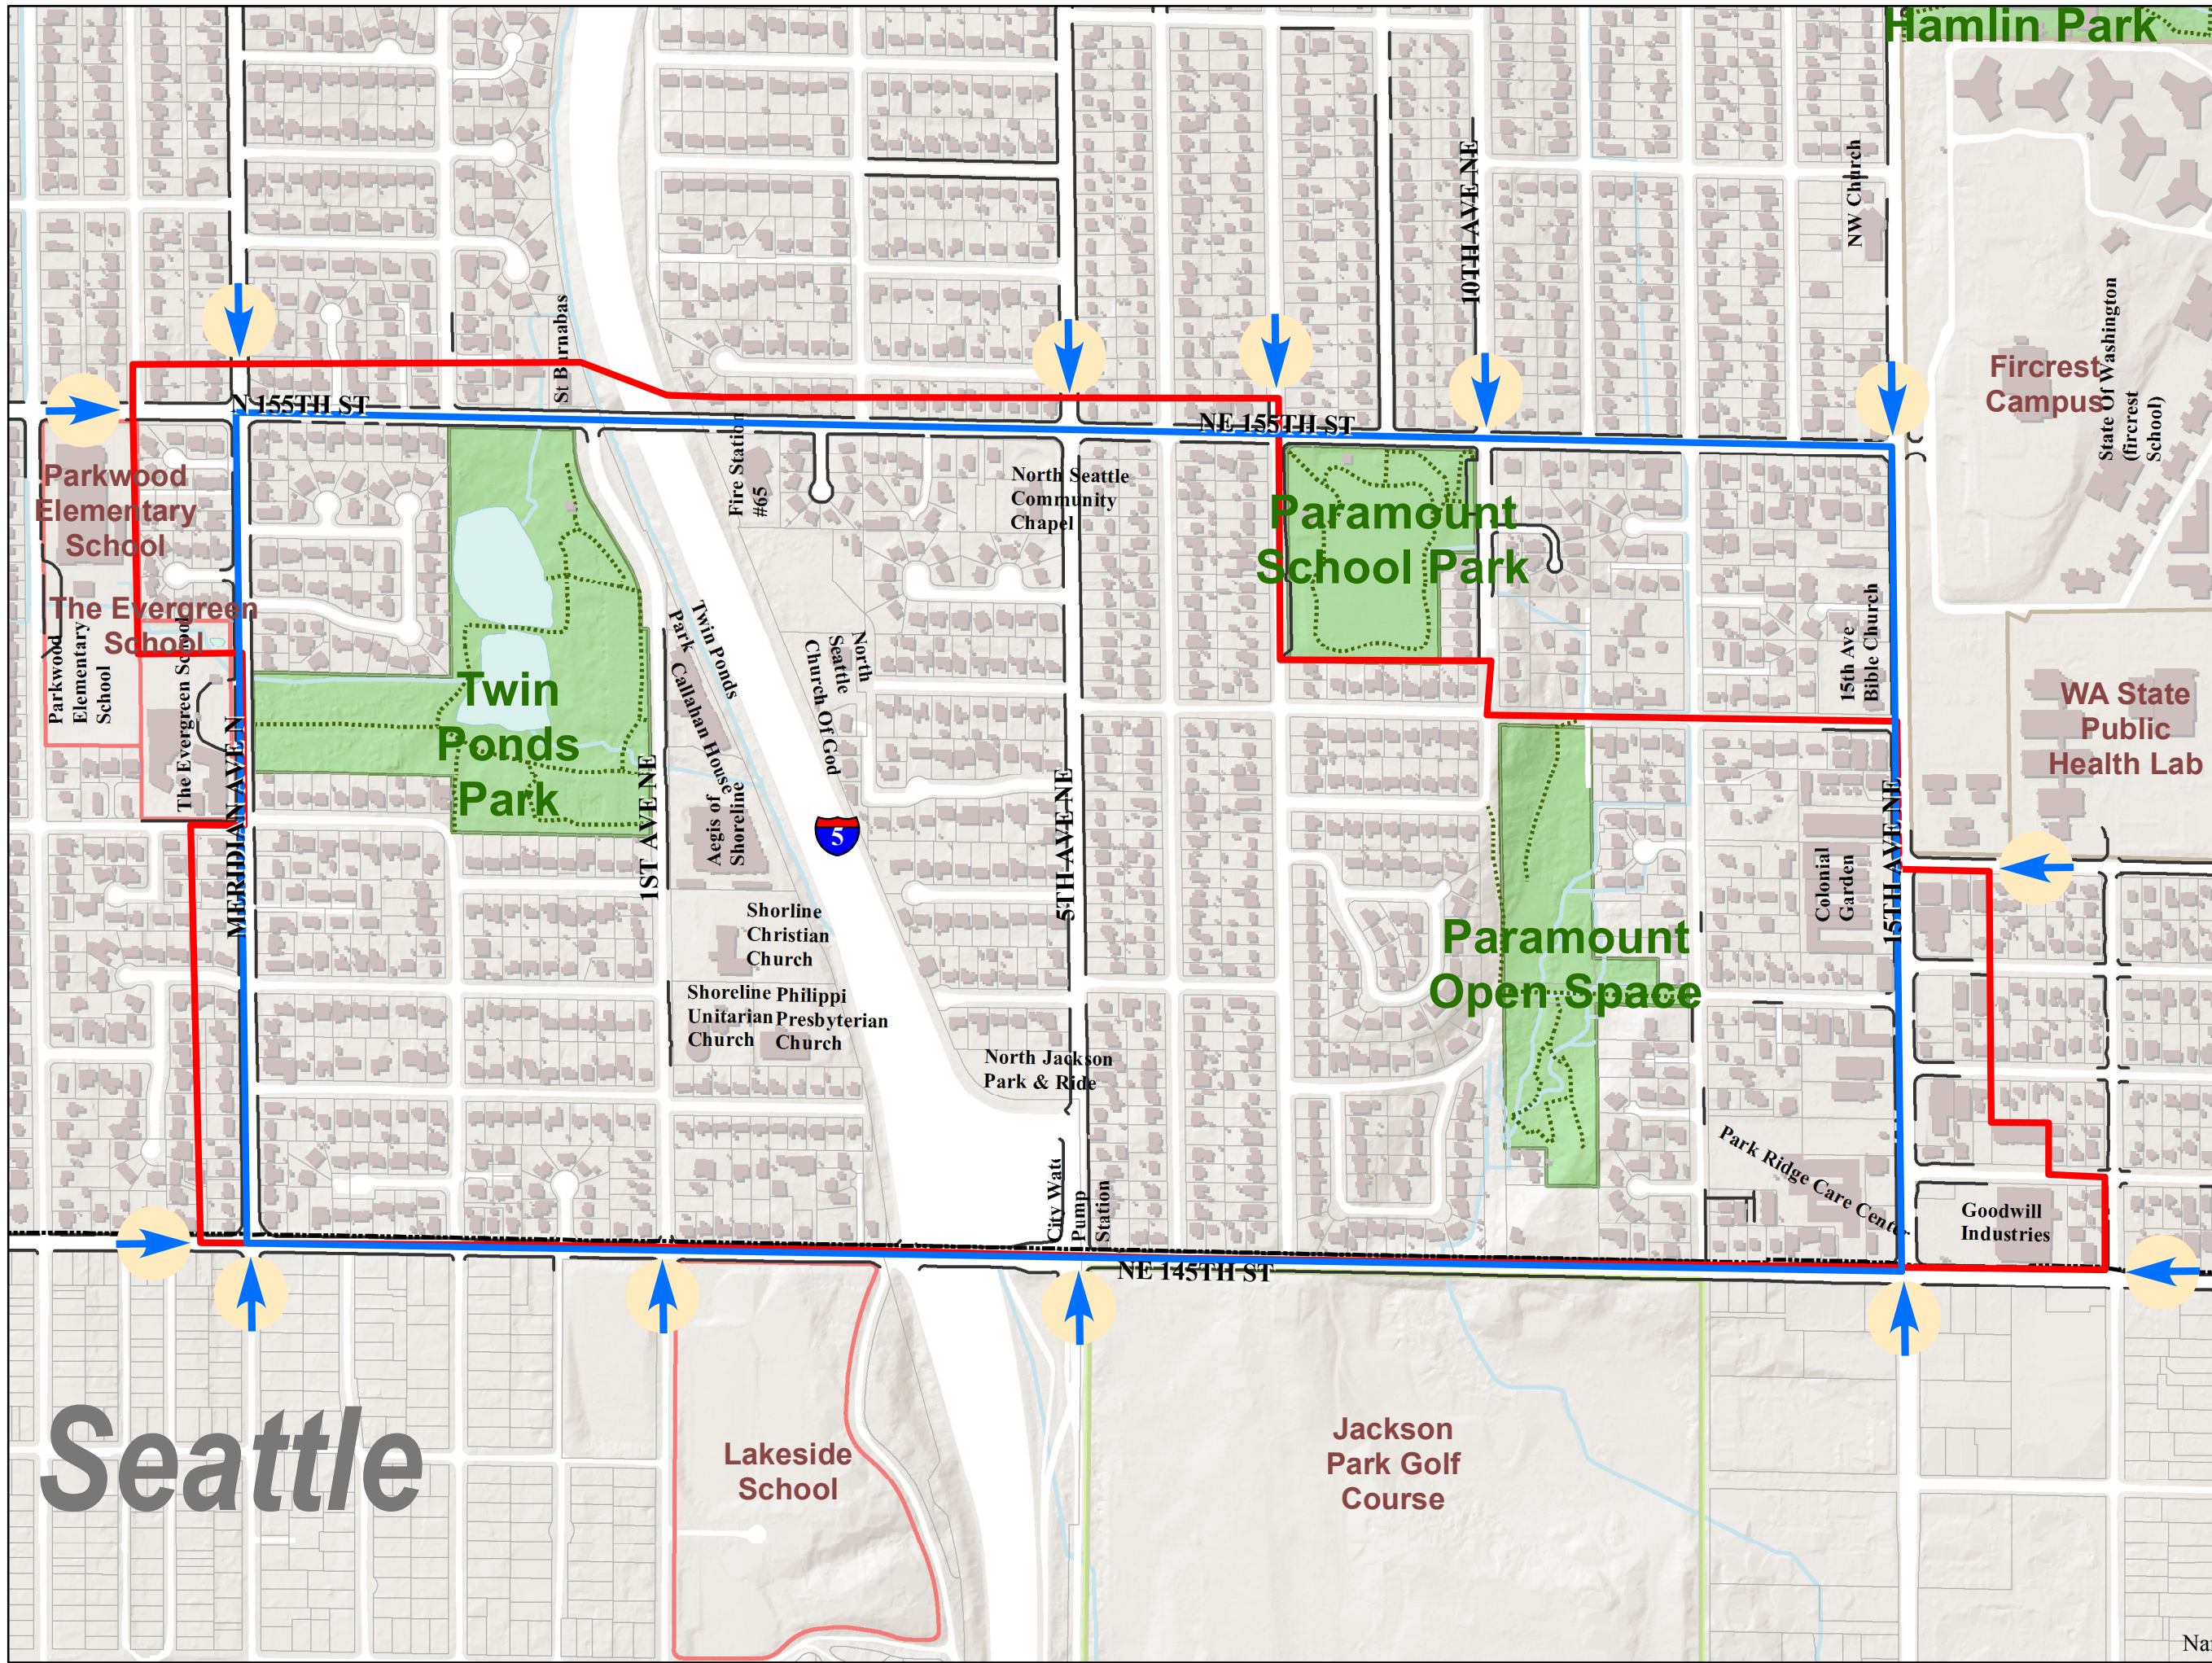

**Community Features
NE 145th St
Rail Station**

- Mobility Study Area
- Land Use Study Area
- Sidewalk
- Trail
- Tax Parcel
- Open Water
- Stream
- City Park
- Roadways Analyzed in Mobility Study

0 180 360 720 Feet

User: hdelacruz
Date: 7/31/2013

Name: StationMapsCommunity145_v1

Seattle

Lakeside School

Jackson Park Golf Course

Fircrest Campus
State Of Washington
(fircrest School)

WA State Public Health Lab

Goodwill Industries

Paramount School Park

Paramount Open Space

Twin Ponds Park

Parkwood Elementary School

The Evergreen School

Shorline Christian Church

Shoreline Philippi Unitarian Presbyterian Church

North Jackson Park & Ride

10TH AVE NE

NE 155TH ST

NE 145TH ST

N 155TH ST

MERIDIAN AVE N

1ST AVE NE

5TH AVE NE

15TH AVE NE