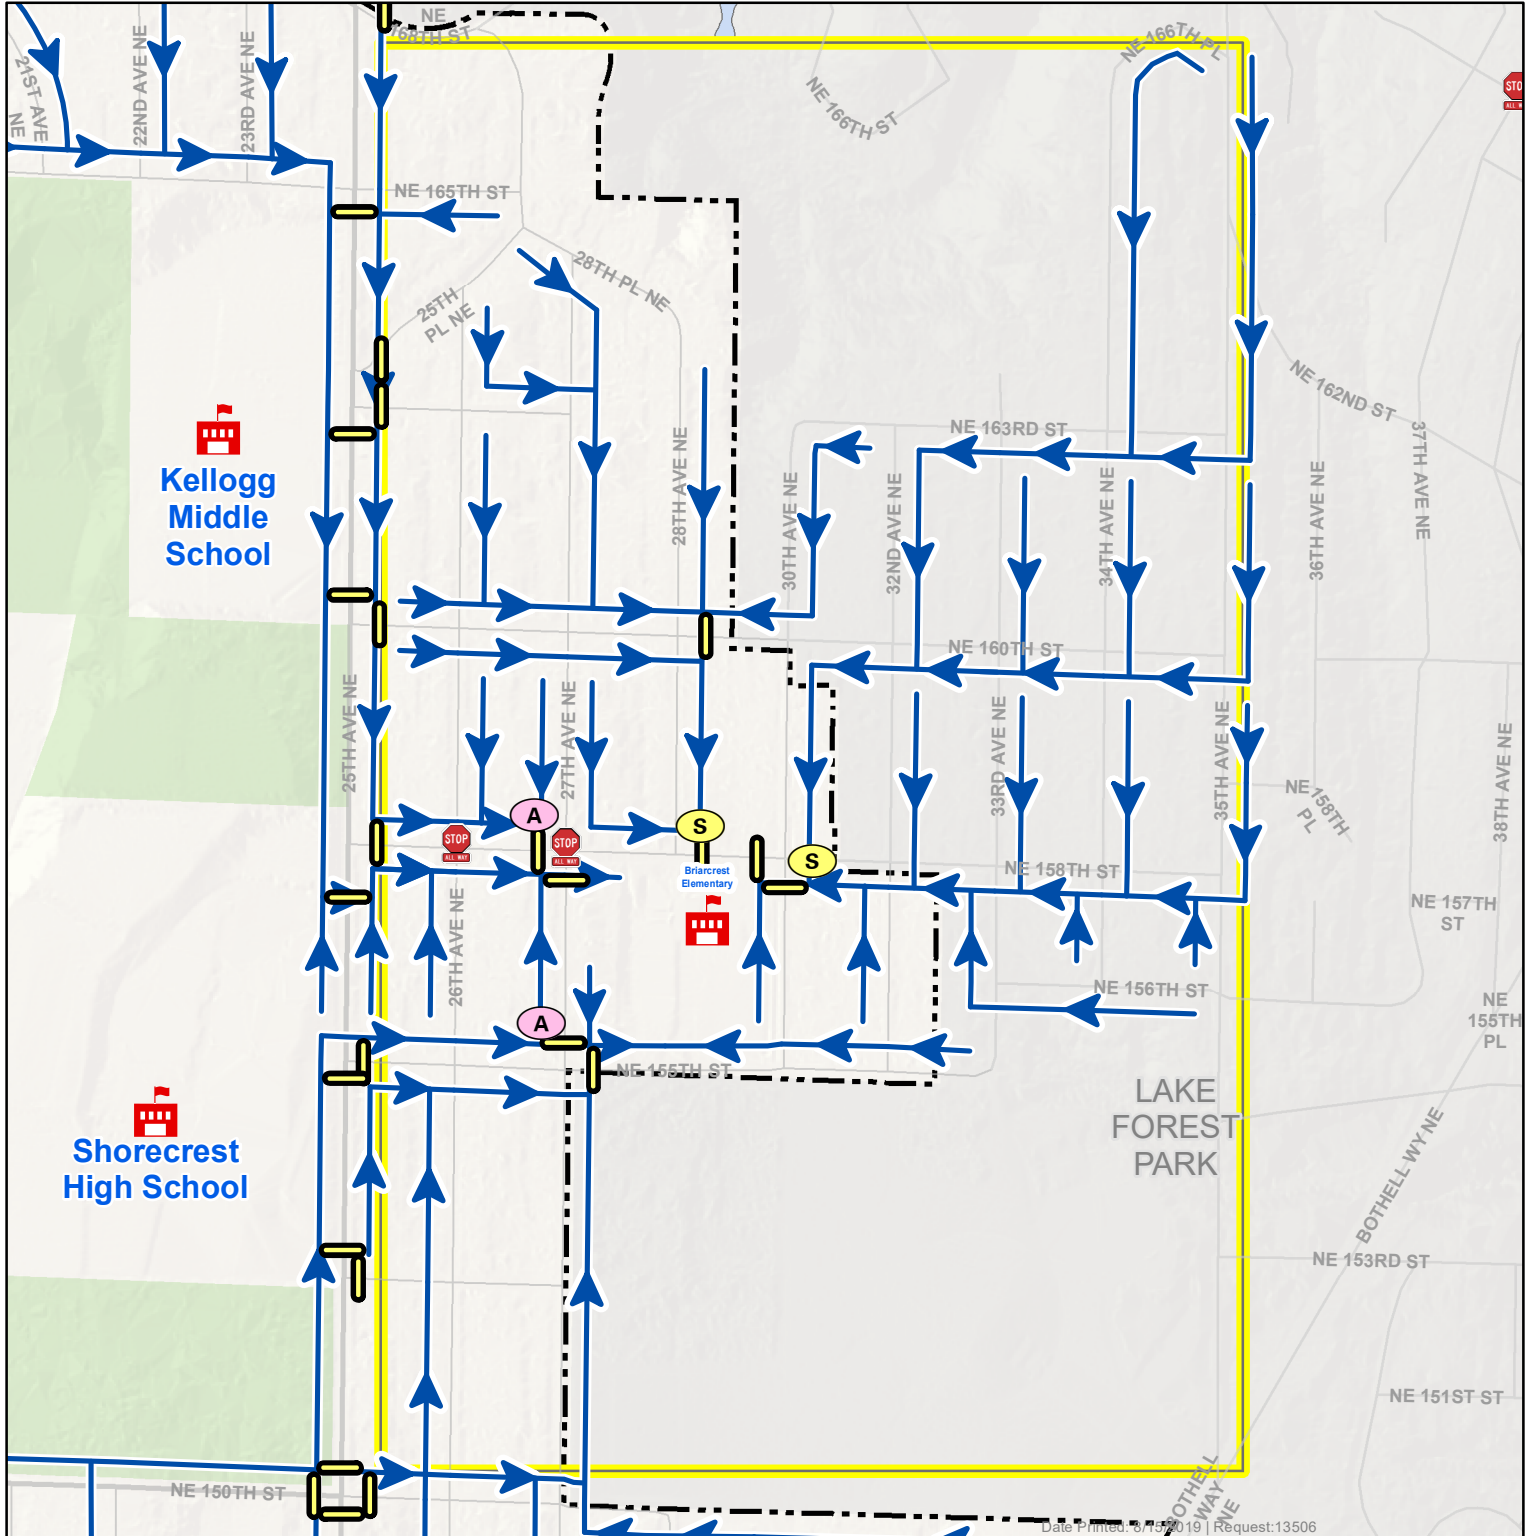

Briarcrest Elementary School

School Walking Routes 2019-20

2715 NE 158th St | 206-393-4170 | shorelineschools.org

RECOMMENDED ROUTES ARE MARKED WITH ARROWS.

This map shows the preferred routes for walking to school safely. Please show your child the safest route and teach her/him good safety habits, such as:

1) Stop at every corner and look all ways for on-coming vehicles before crossing;
2) Walk quickly, but don't run;
3) Use crosswalks, stop signs, traffic signals, school patrols, and adult crossing guards; and
4) Walk on the left-side of the roadway, as far off the roadway as possible, facing the approaching traffic, if no walkways are provided.

Adult Crossing Guard	All Way Stop
Student Patrol Crossing Guard	Marked Crosswalk
School	School Walking Route
	School Walk Boundary
	Shoreline City Limits