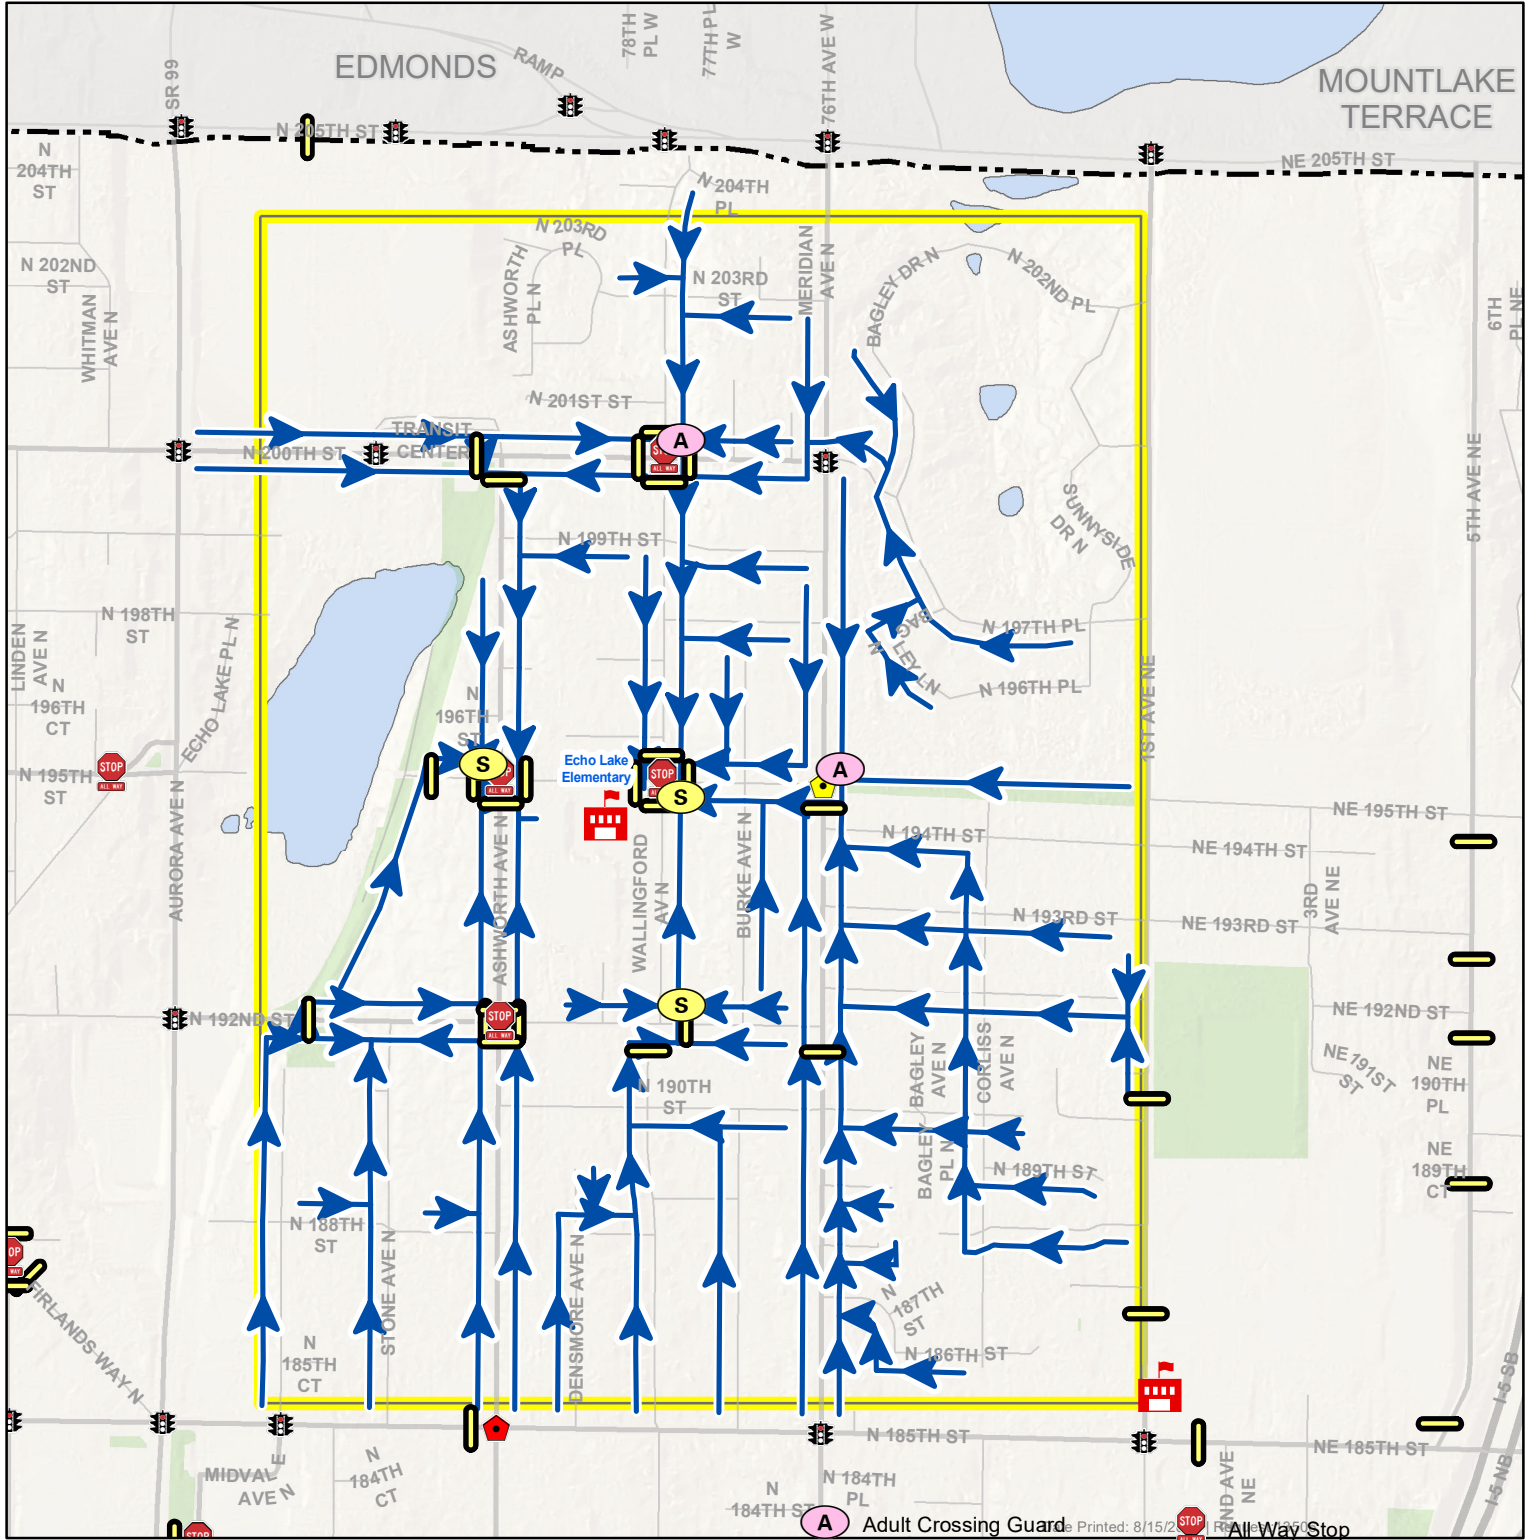

Echo Lake Elementary School

School Walking Routes 2019-20

19345 Wallingford Ave N | 206-393-4338 | shorelineschools.org

RECOMMENDED ROUTES ARE MARKED WITH ARROWS.

This map shows the preferred routes for walking to school safely. Please show your child the safest route and teach her/him good safety habits, such as:

1) Stop at every corner and look all ways for on-coming vehicles before crossing;
2) Walk quickly, but don't run;
3) Use crosswalks, stop signs, traffic signals, school patrols, and adult crossing guards; and
4) Walk on the left-side of the roadway, as far off the roadway as possible, facing the approaching traffic, if no walkways are provided.

(A) Adult Crossing Guard	(S) Student Patrol Crossing Guard	(Yellow Arrow) Marked Crosswalk
(Traffic Light) Full Signal Control	(Red House) Red Flasher Control	(Blue Arrow) School Walking Route
(Yellow House) Crosswalk Warning Flasher	(Yellow Box) School Walk Boundary	(Dashed Line) Shoreline City Limits
(Red Building) School