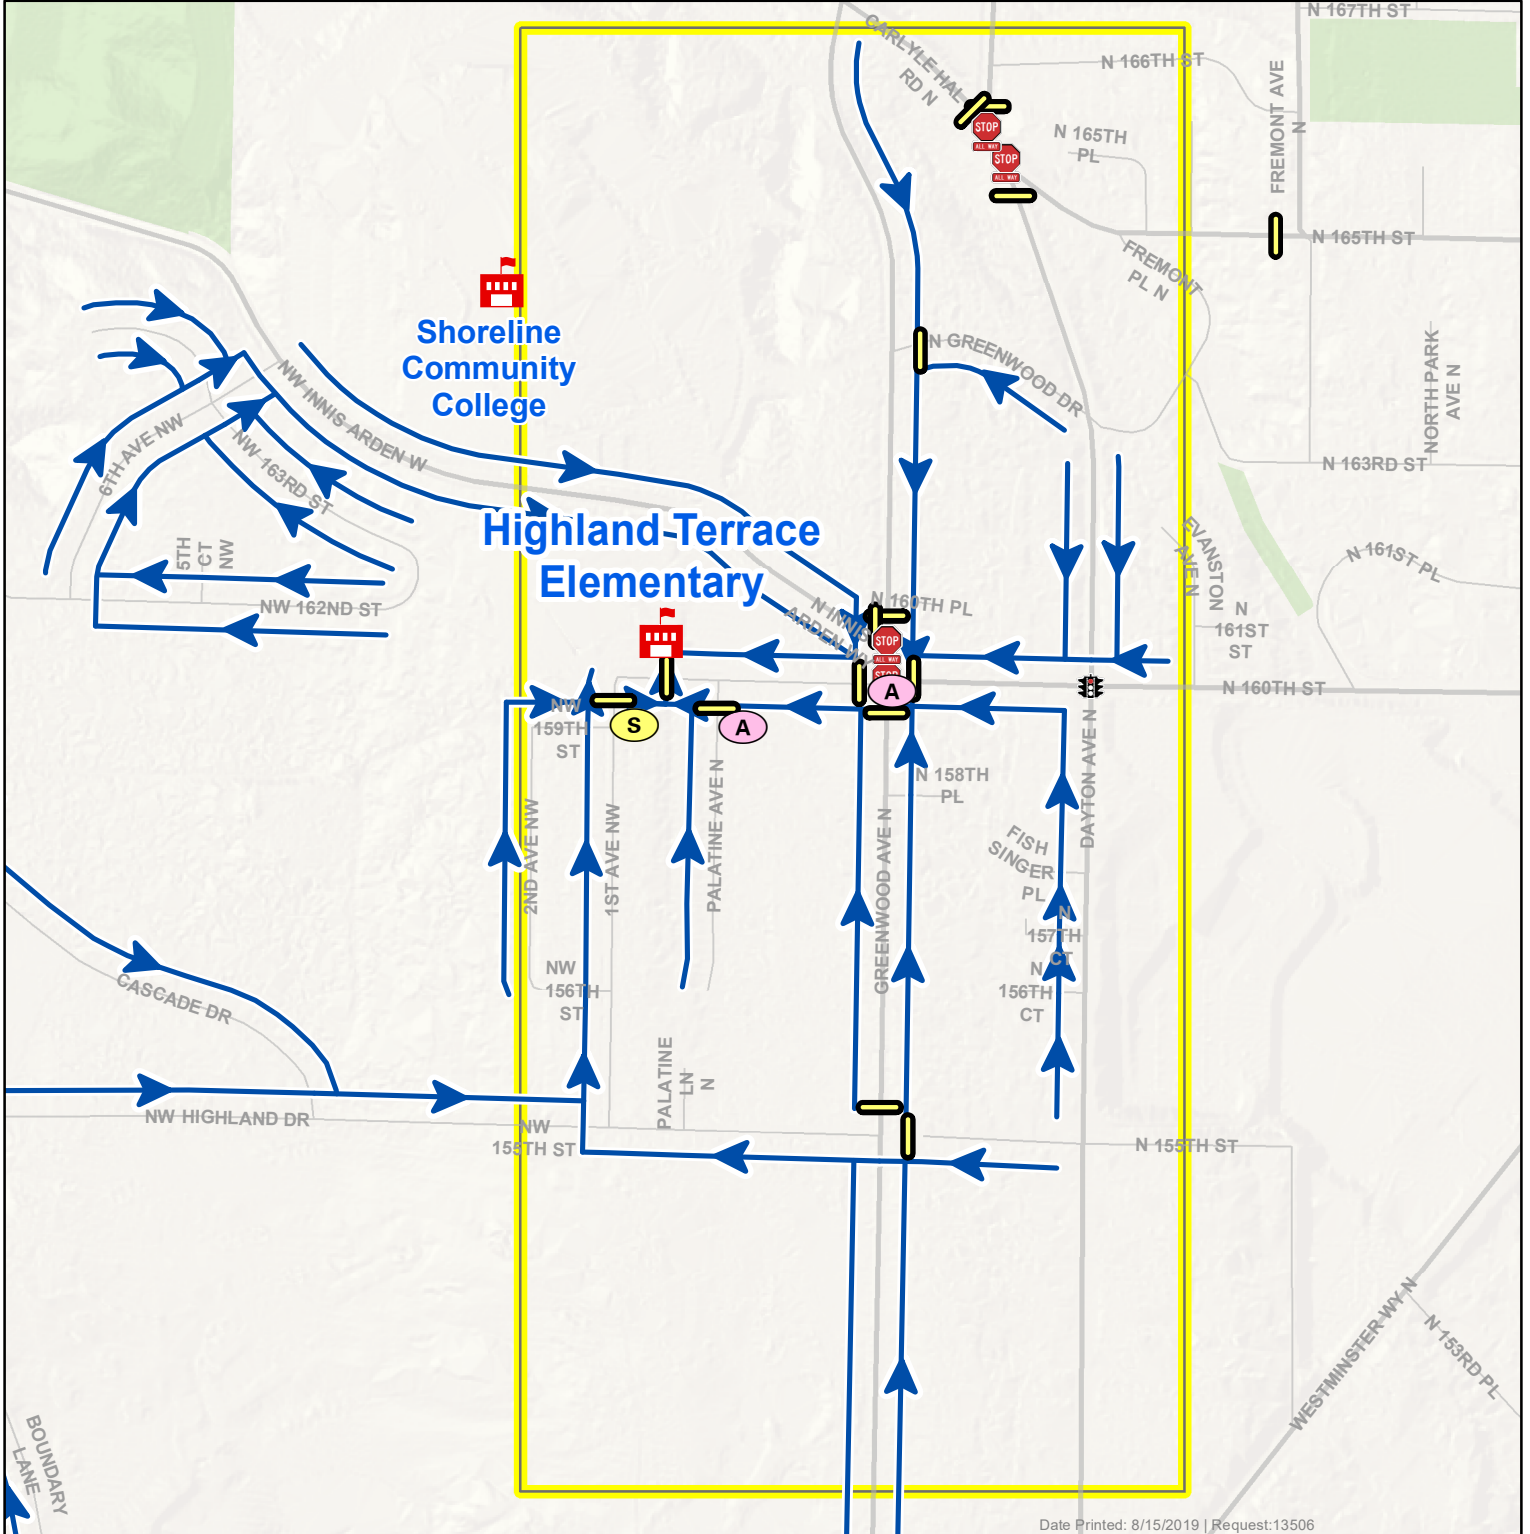

Highland Terrace Elementary School

School Walking Routes 2019-20

100 N 160th St | 206-393-4341 | shorelineschools.org

RECOMMENDED ROUTES ARE MARKED WITH ARROWS.

This map shows the preferred routes for walking to school safely. Please show your child the safest route and teach her/him good safety habits, such as:

1) Stop at every corner and look all ways for on-coming vehicles before crossing;
2) Walk quickly, but don't run;
3) Use crosswalks, stop signs, traffic signals, school patrols, and adult crossing guards; and
4) Walk on the left-side of the roadway, as far off the roadway as possible, facing the approaching traffic, if no walkways are provided.

Adult Crossing Guard	All Way Stop
Student Patrol Crossing Guard	Marked Crosswalk
Full Signal Control	School Walking Route
Red Flasher Control	School Walk Boundary
School	Shoreline City Limits