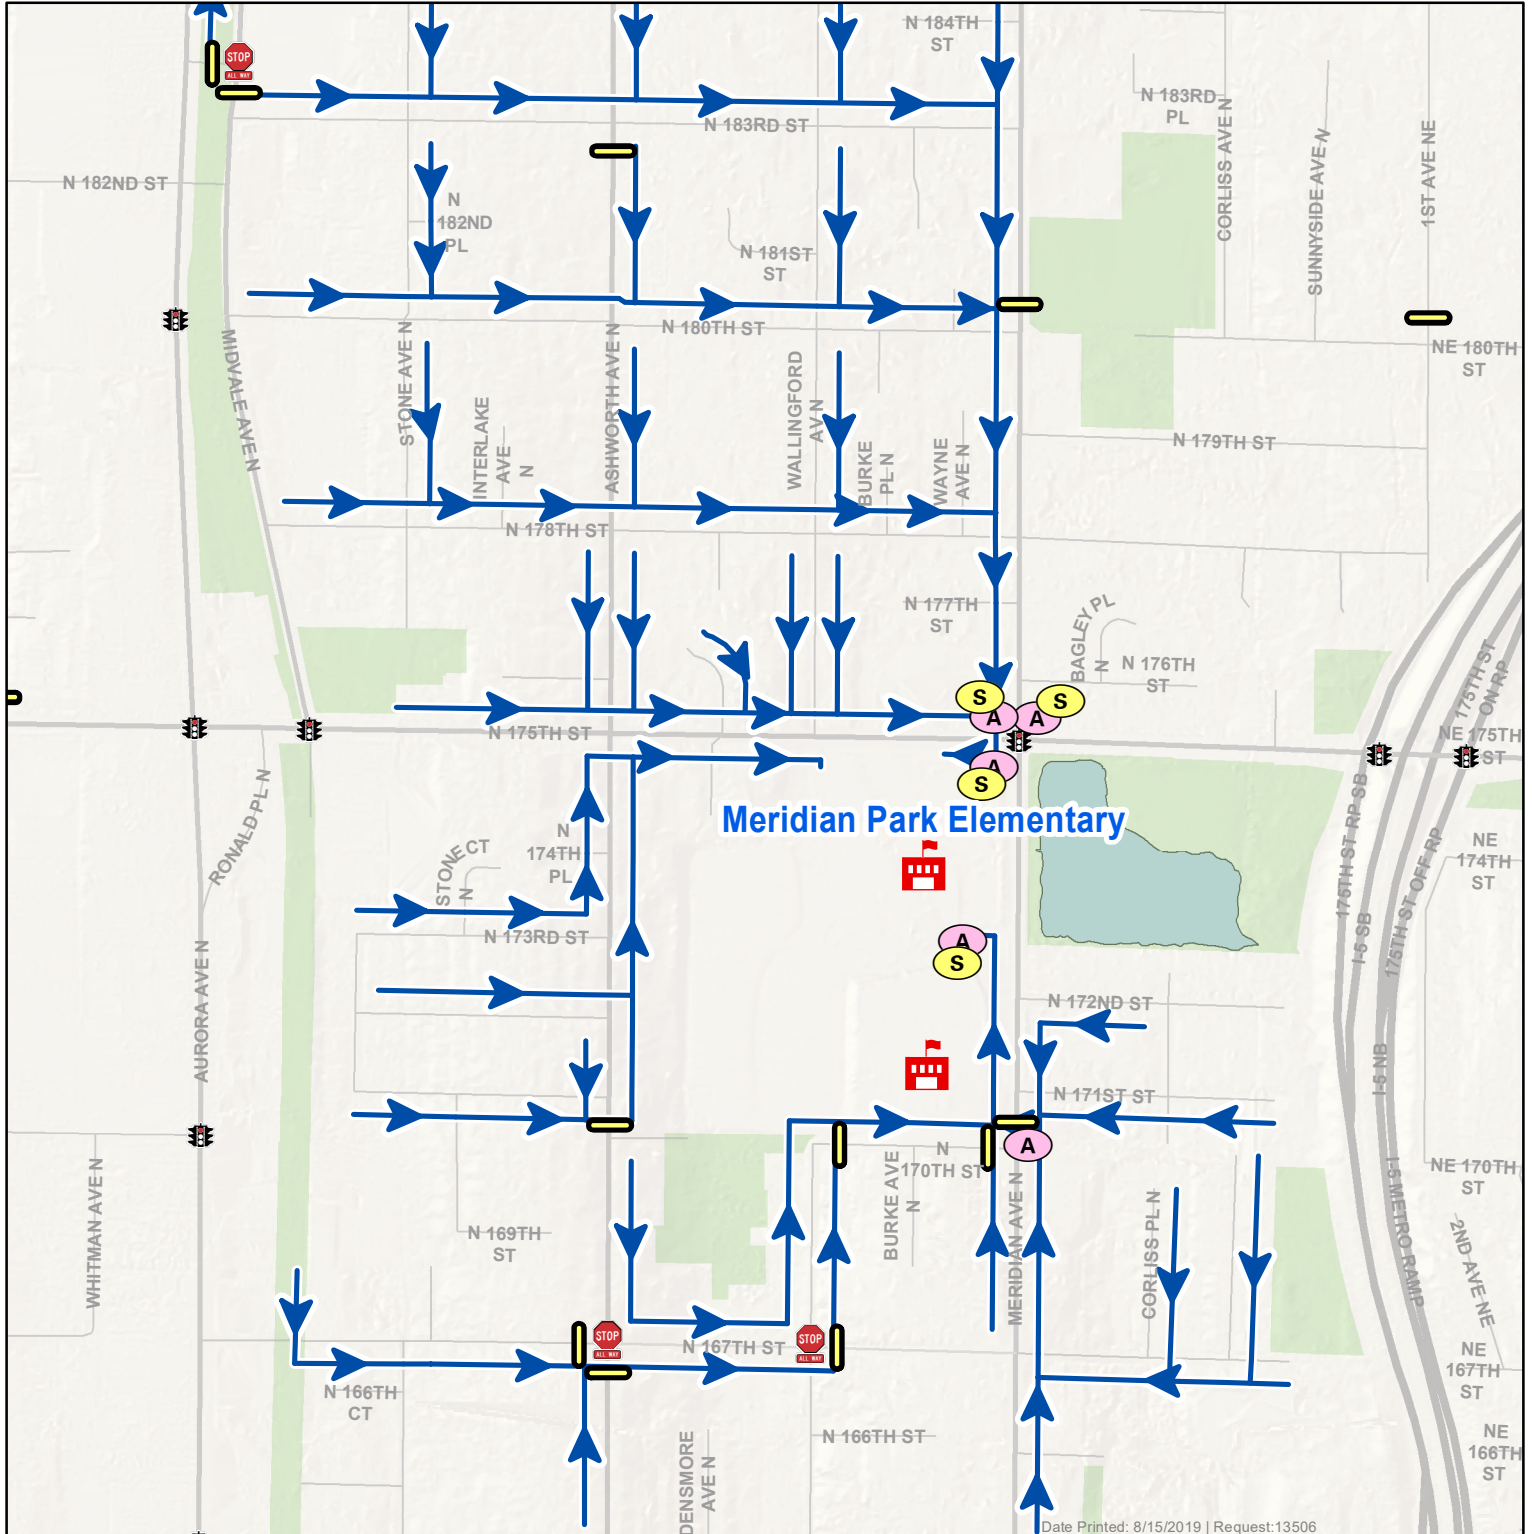

Meridian Park Elementary School

School Walking Routes 2019-20

17077 Meridian Ave N | 206-393-4251 | shorelineschools.org

RECOMMENDED ROUTES ARE MARKED WITH ARROWS.

This map shows the preferred routes for walking to school safely. Please show your child the safest route and teach her/him good safety habits, such as:

1) Stop at every corner and look all ways for on-coming vehicles before crossing;
2) Walk quickly, but don't run;
3) Use crosswalks, stop signs, traffic signals, school patrols, and adult crossing guards; and
4) Walk on the left-side of the roadway, as far off the roadway as possible, facing the approaching traffic, if no walkways are provided.

	Adult Crossing Guard		All Way Stop
	Student Patrol Crossing Guard		Marked Crosswalk
	Full Signal Control		School Walking Route
	School		Shoreline City Limits