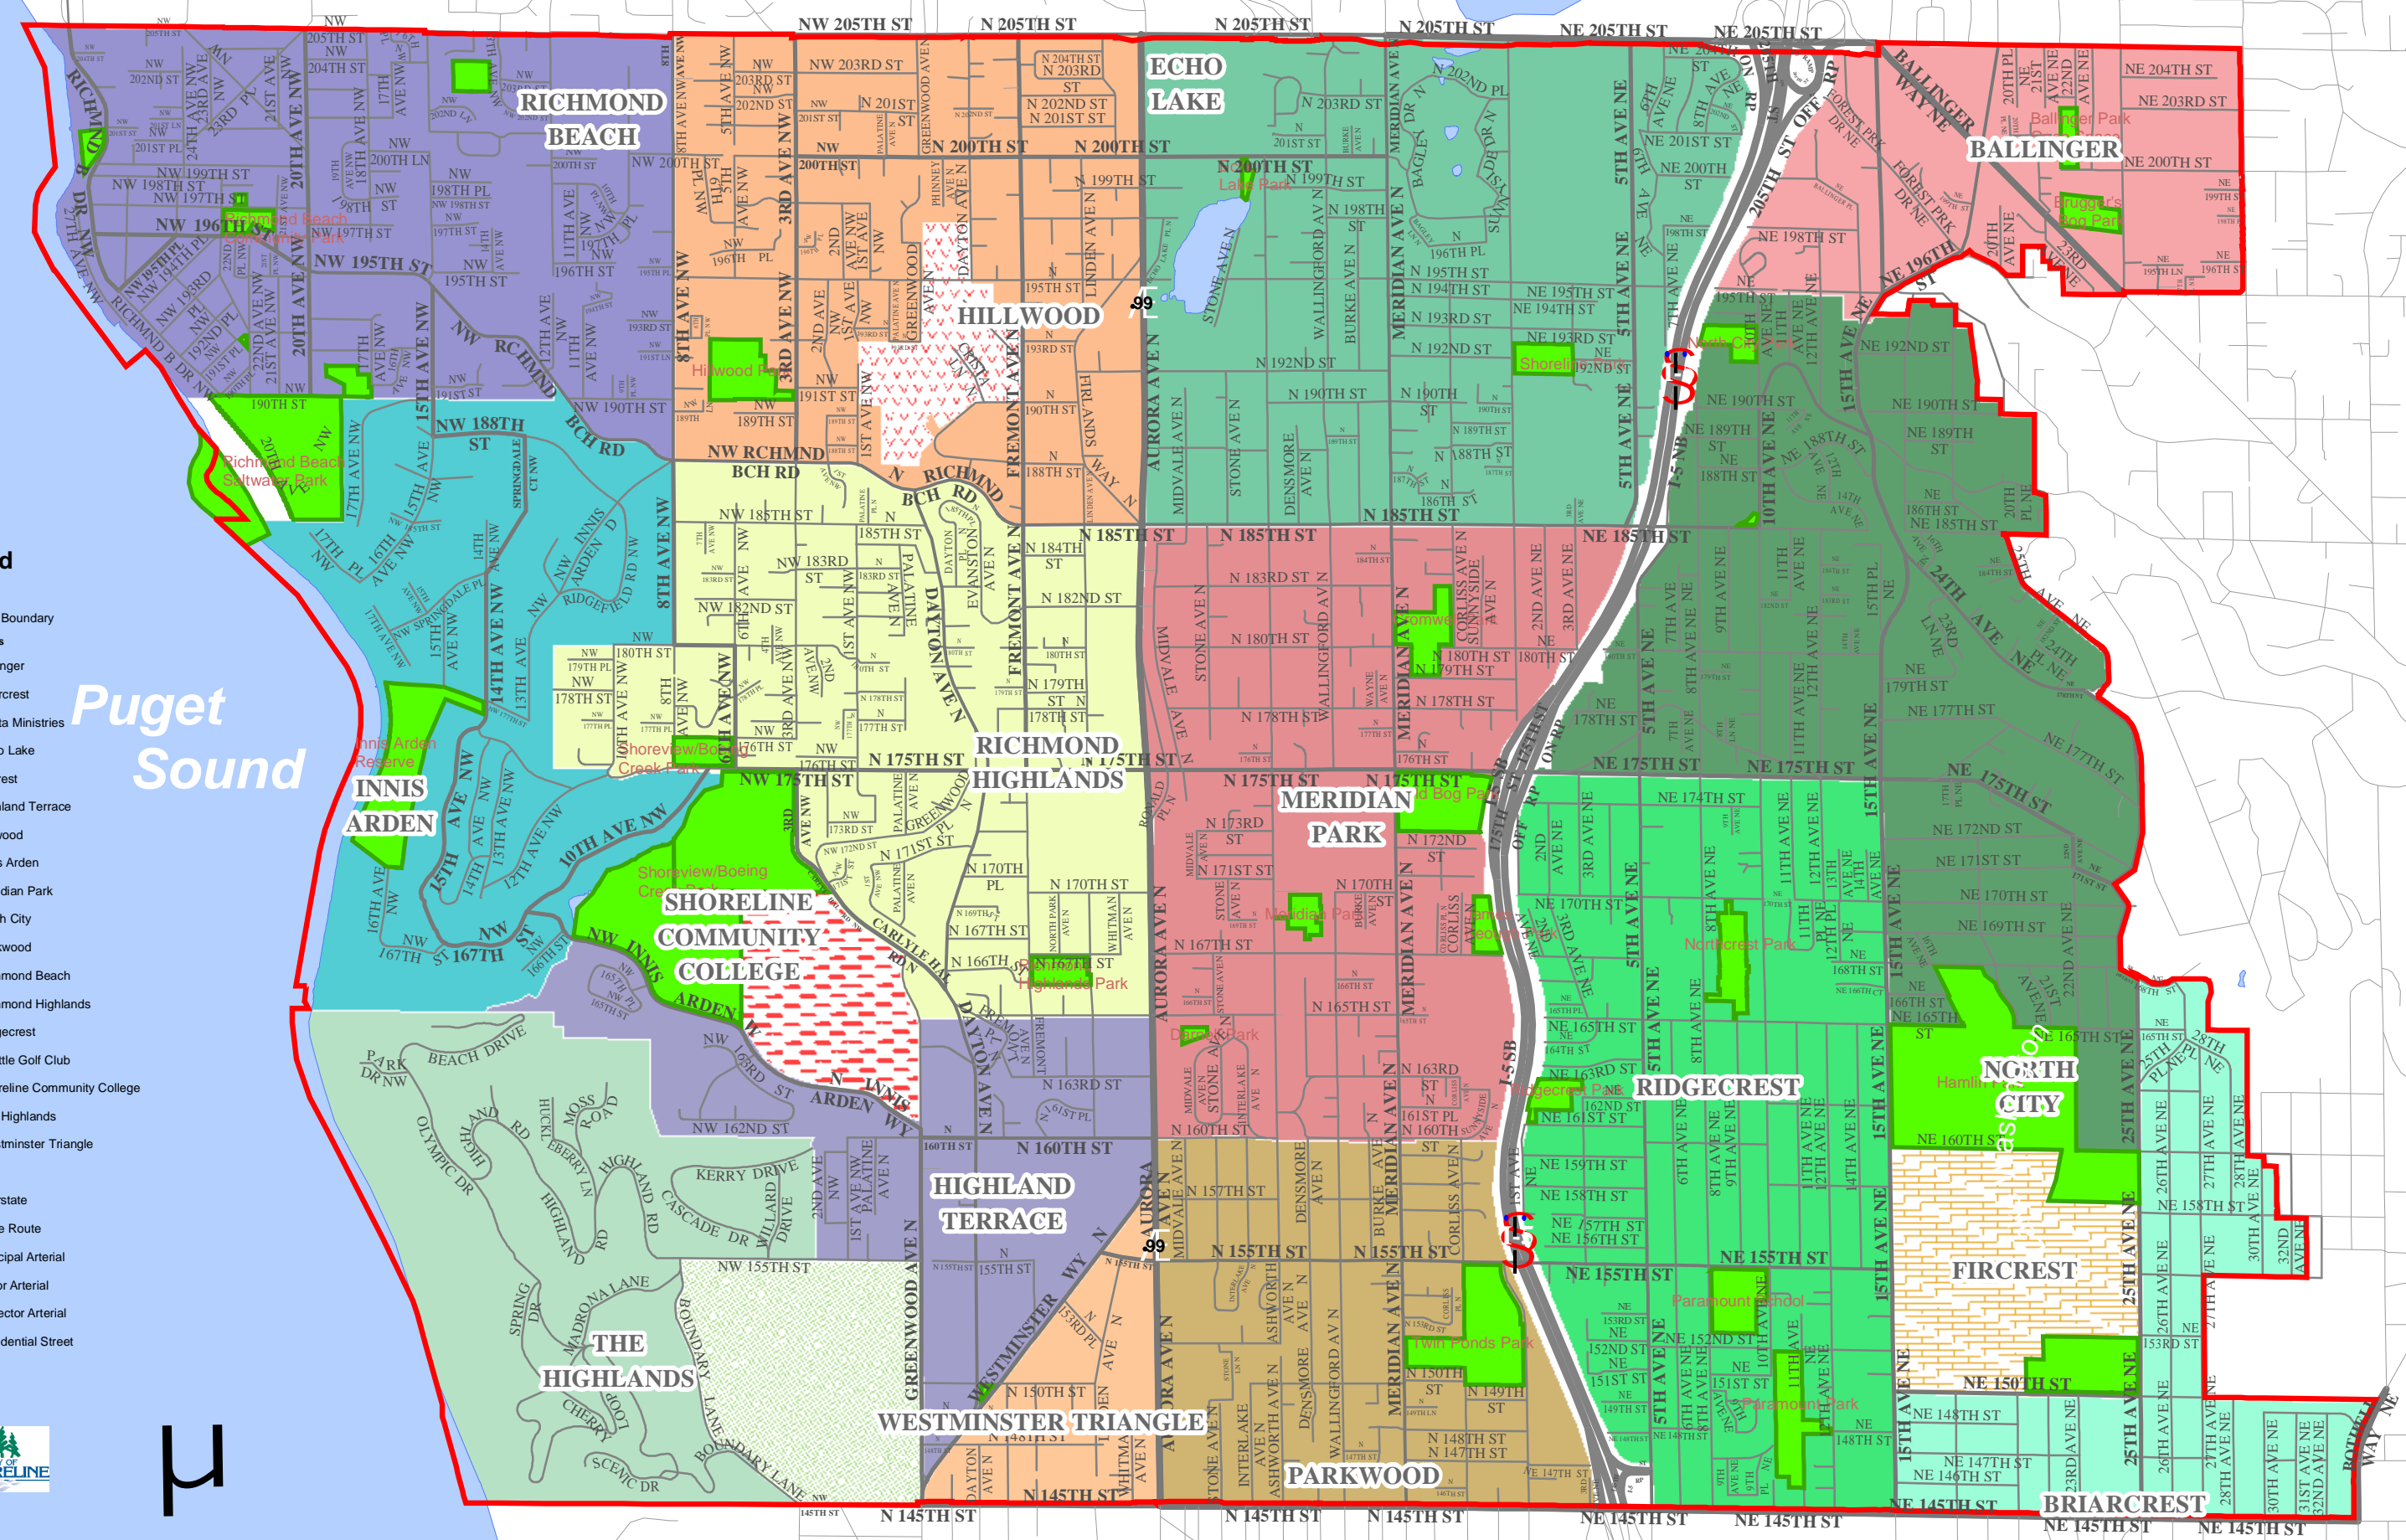

Woodway Edmonds

- Legend**
- City Limit**
 - City Boundary
 - Neighborhoods**
 - Ballinger
 - Briarcrest
 - Crista Ministries
 - Echo Lake
 - Fircrest
 - Highland Terrace
 - Hillwood
 - Innis Arden
 - Meridian Park
 - North City
 - Parkwood
 - Richmond Beach
 - Richmond Highlands
 - Ridgecrest
 - Seattle Golf Club
 - Shoreline Community College
 - The Highlands
 - Westminster Triangle
 - Interstate**
 - State Route**
 - Principal Arterial**
 - Minor Arterial**
 - Collector Arterial**
 - Residential Street**

Puget Sound

Seattle