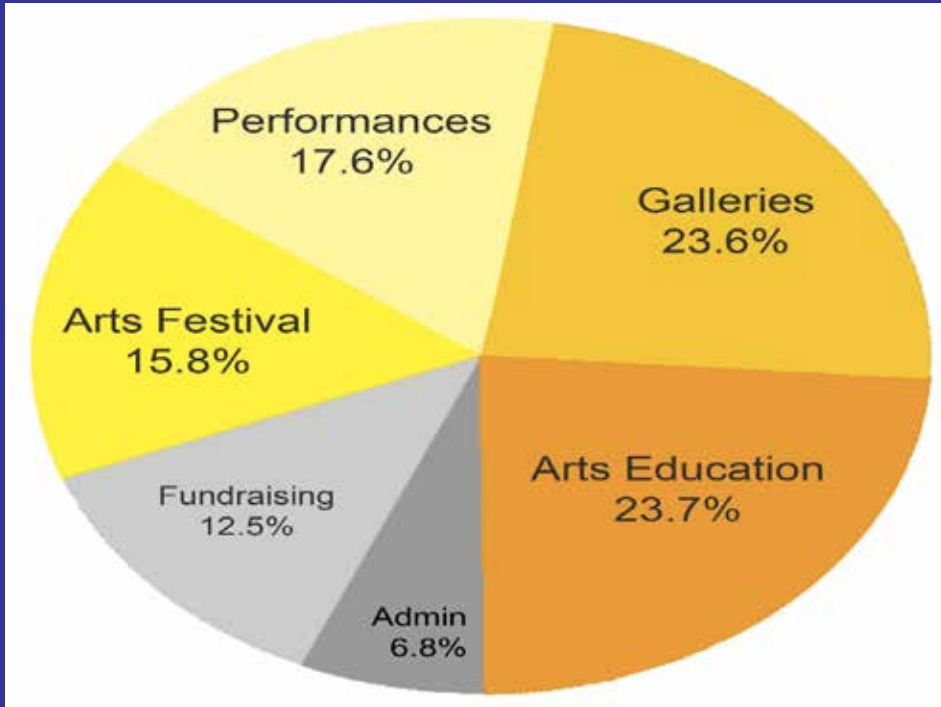

Arts Council

Shoreline - Lake Forest Park

take pART in your community

Cultivating Creativity and Inspiring Our Community Through the Arts - since 1989

In 2014

- 28,000+ attendance
- \$280,000 total programs
- \$82,000 in Arts Ed

History and Milestones

- 25 years old and young @ ART 
- Respected as a community arts organization.
- Over \$3 Million invested in community arts programming (250,000+ benefitted).
- Over \$250K paid directly to Artists in Schools (40,000+ benefitted).
- 80 cents of every dollar go to fund creative arts experiences for our children, our families, our neighbors and friends.

Artists-in-Schools

Grow the Imagination

- 31 projects funded (most ever)
- 3,000+ students
- Free Online Arts Instruction Videos at [Vimeo.com/channels/320076](https://vimeo.com/channels/320076)
- Arts Mini-Grants